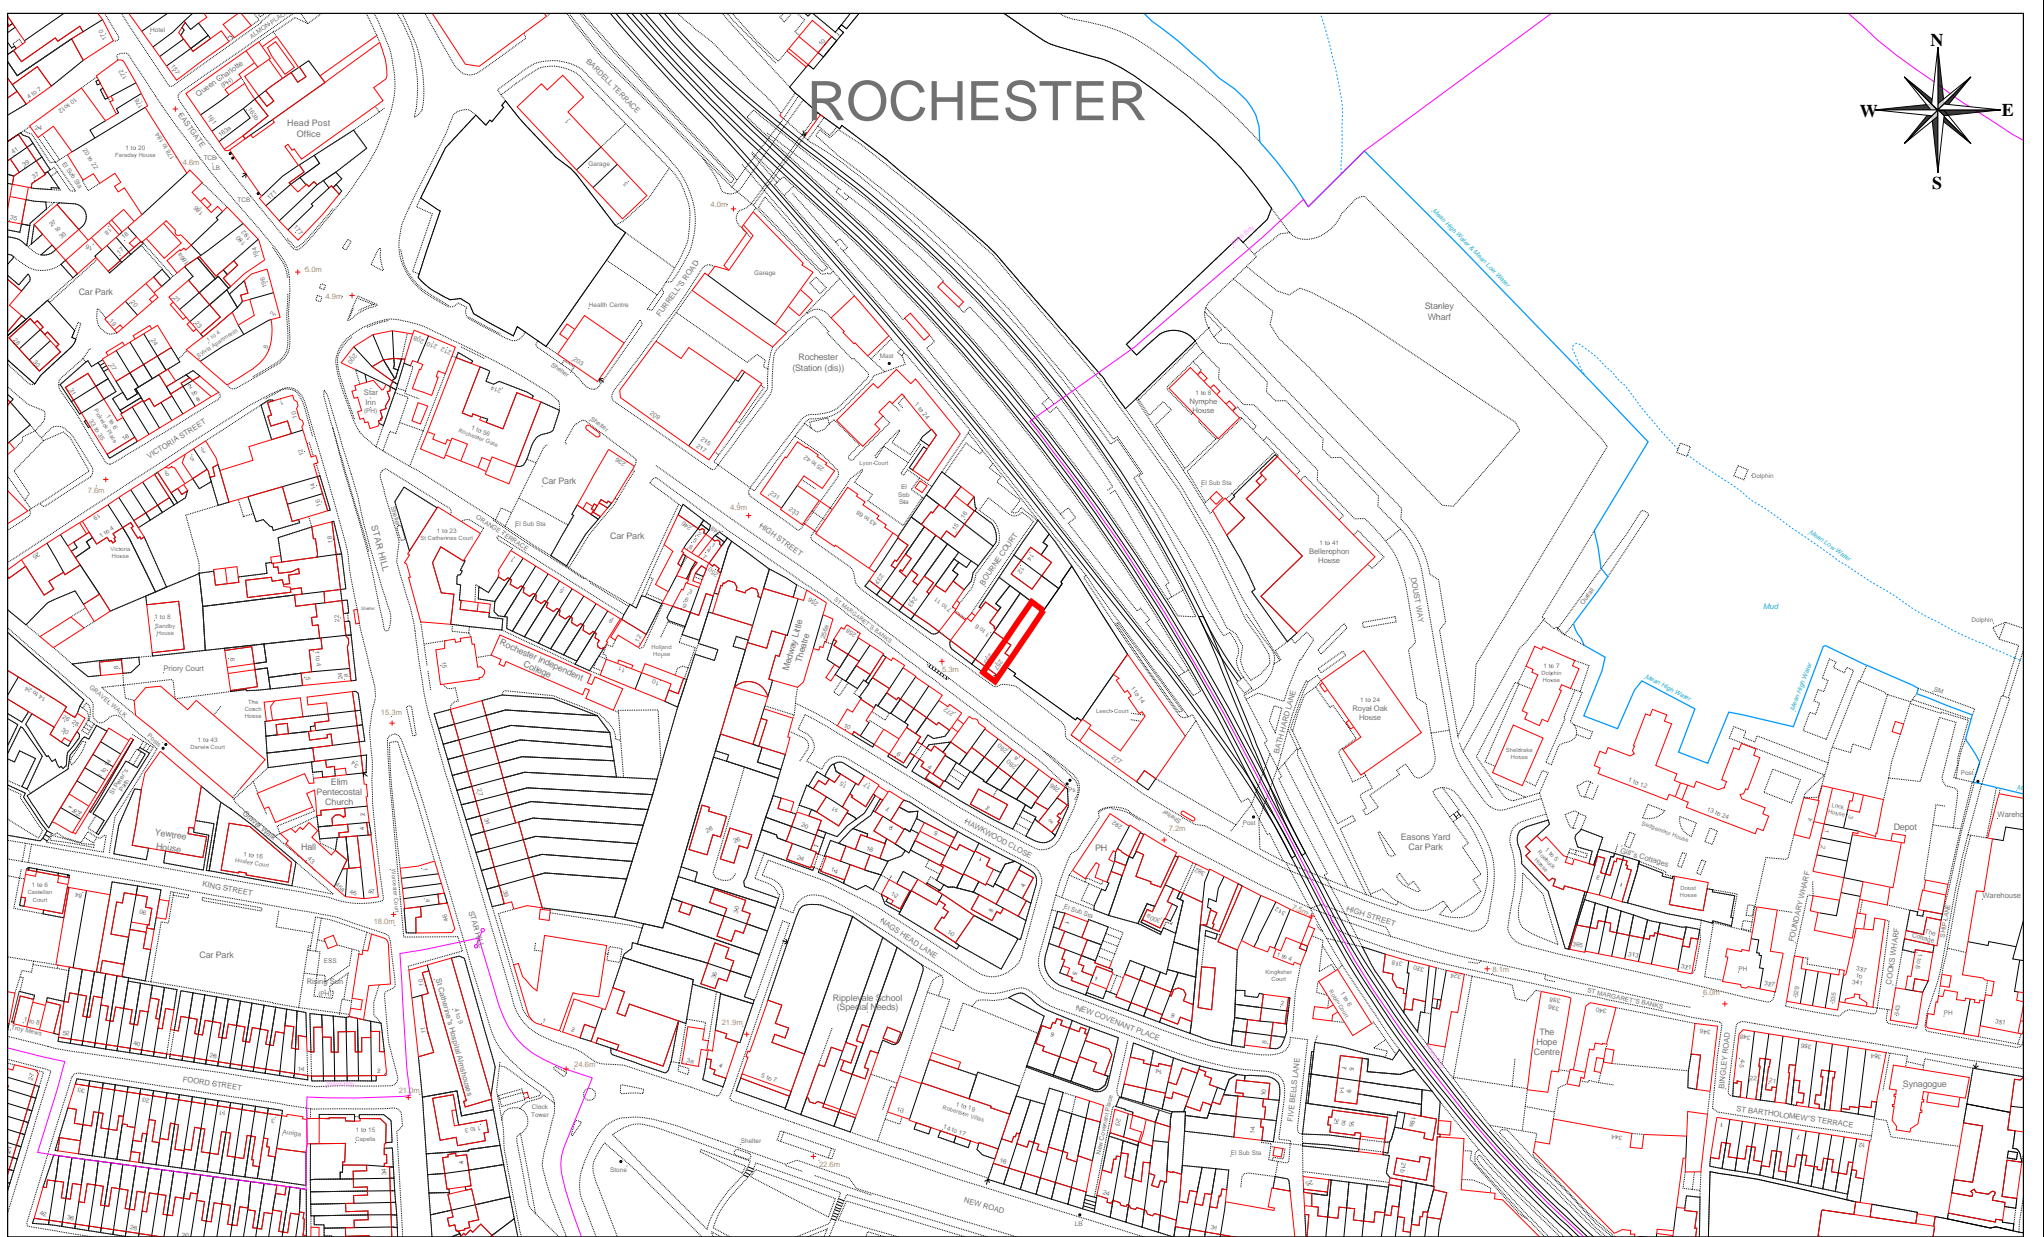

ROCHESTER

MC/23/2834 - 257 High Street, Rochester, ME1 1HQ

Metres

Scale: 1:2500 07/10/24

© Medway Council 2024