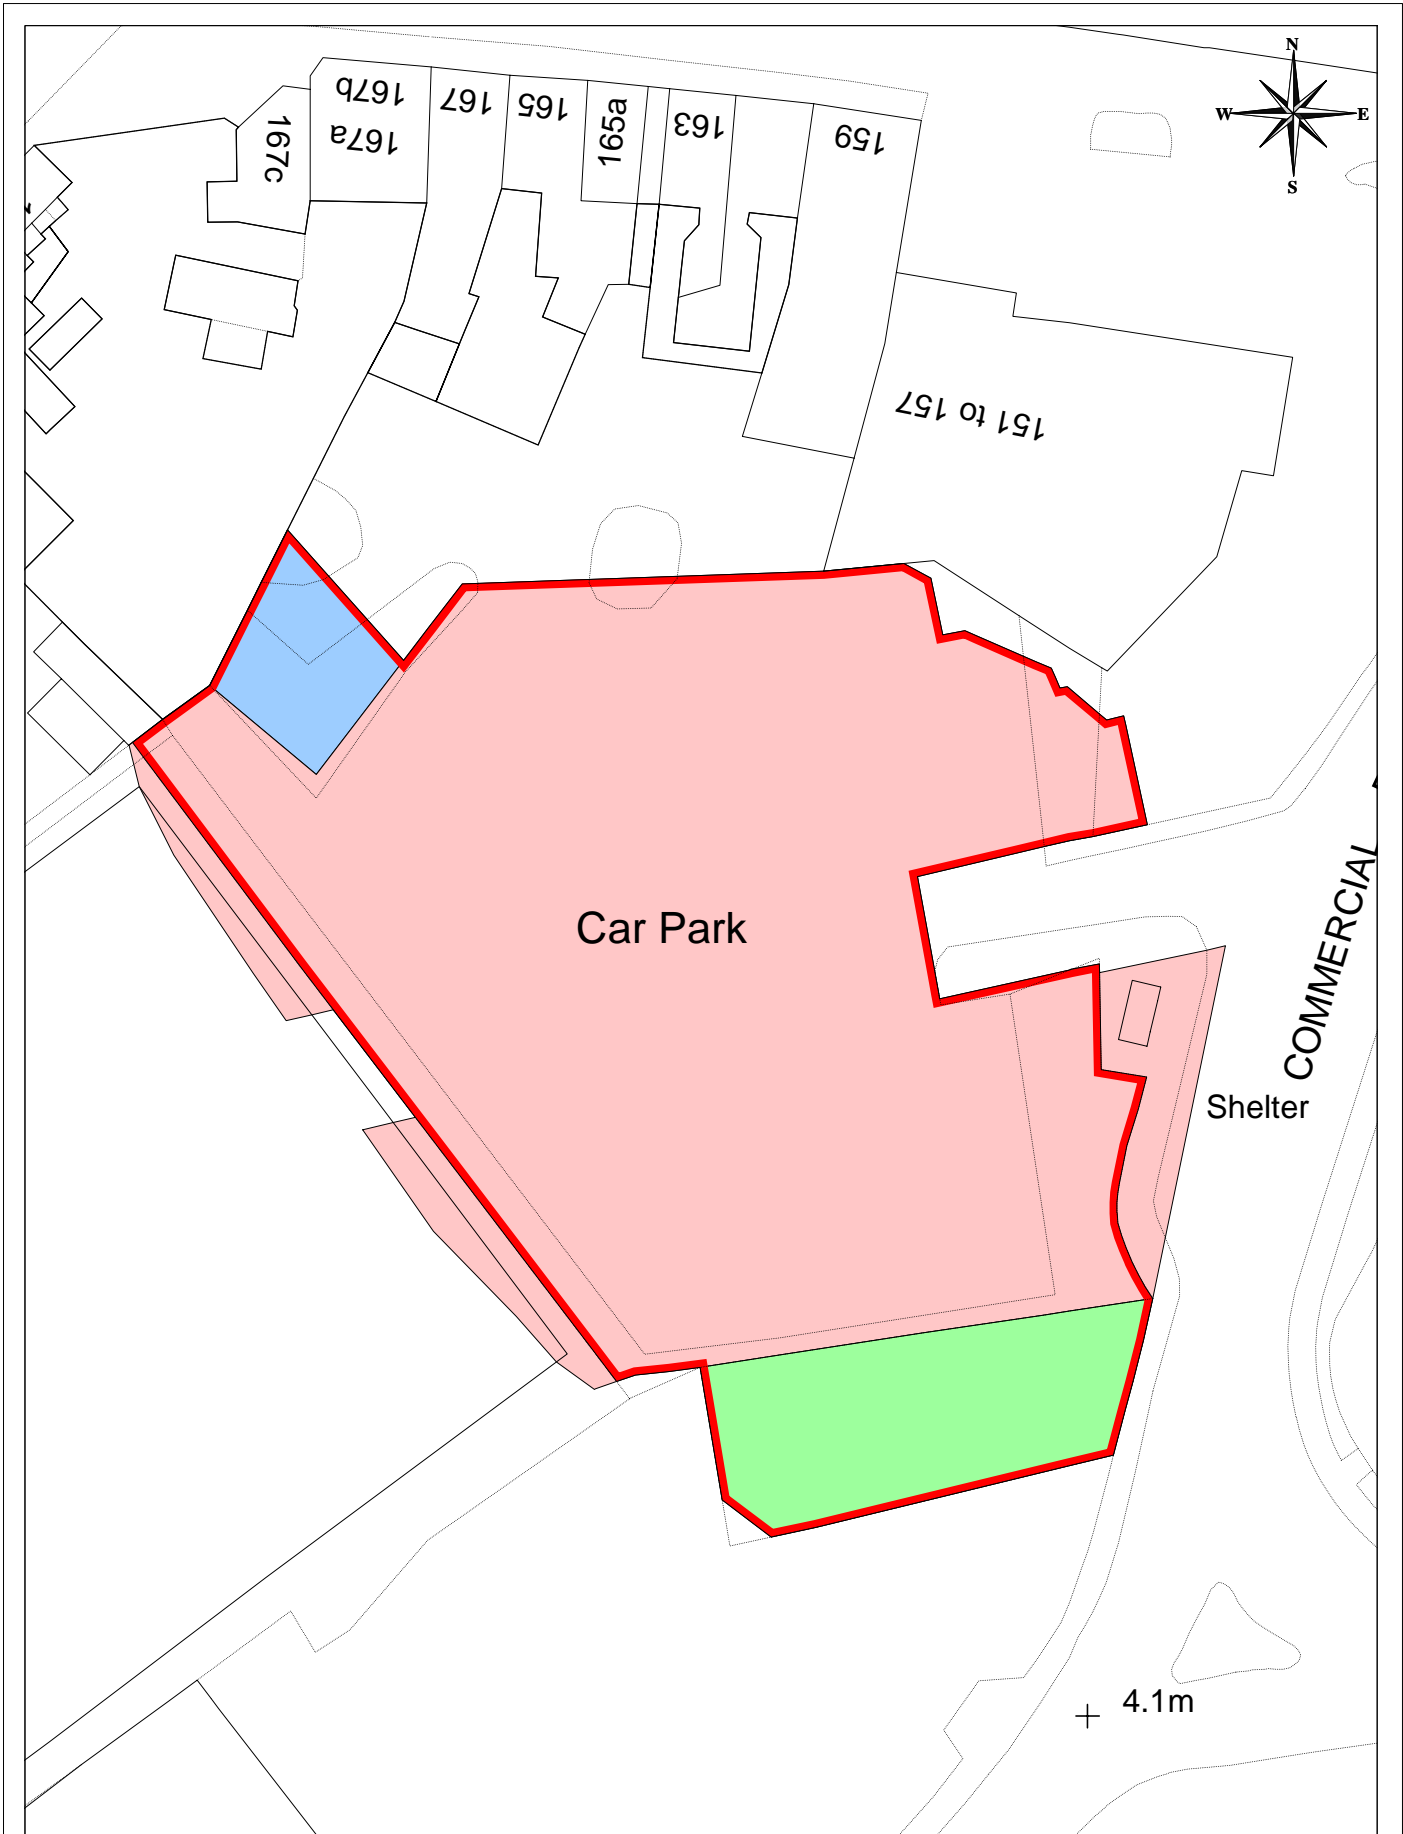

**A00389 - Union Place Car Park**  
**Chatham**  
**Area = 1,610m<sup>2</sup>**

**Medway**  
COUNCIL  
**Serving You**

Scale: 1:500 13/12/19

© Medway Council, 2019

**Temple Street Car Park**

*Serving You*

Scale: 1:500      01/02/21