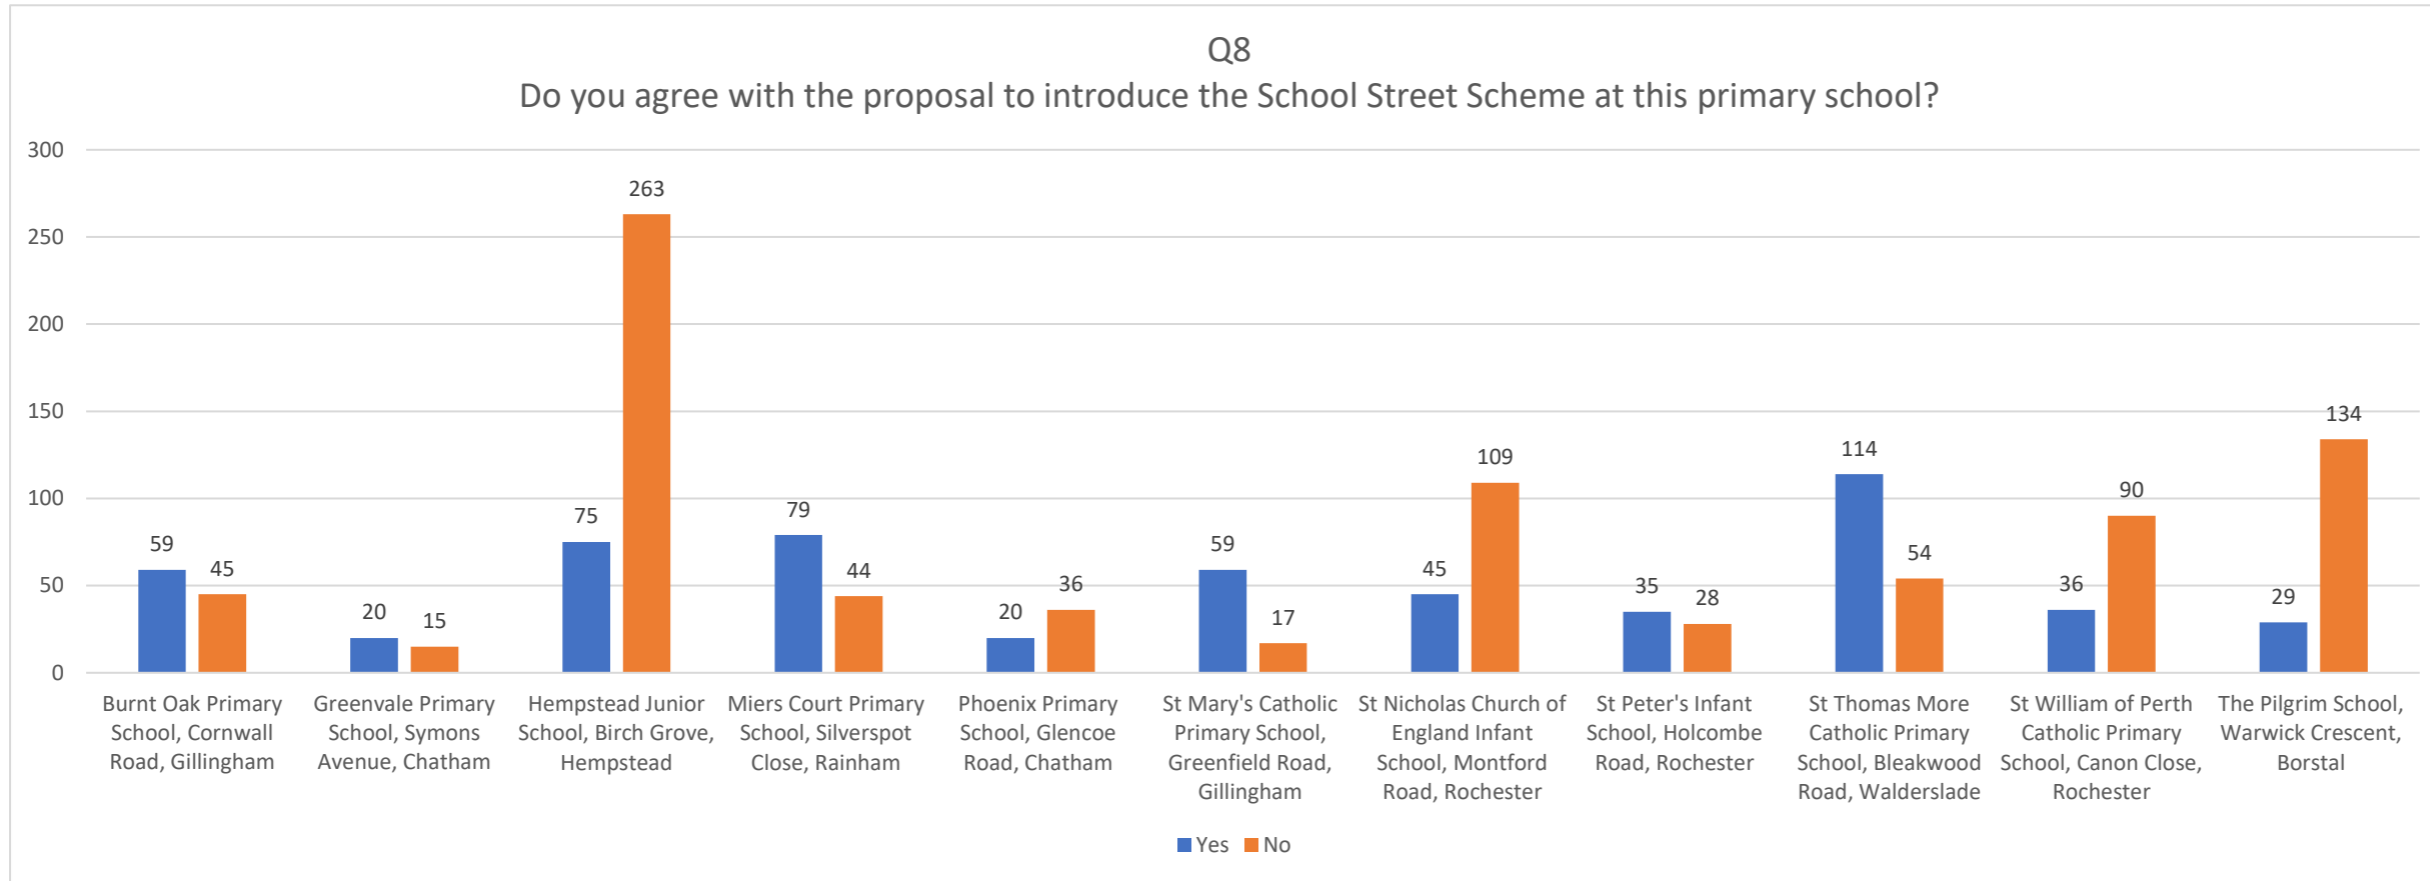

Agree / disagree with the proposals

School	Q8 Do you agree with the proposal to introduce the School Street Scheme at this primary school?		
	Yes	No	Blank
Burnt Oak Primary School, Cornwall Road, Gillingham	59	45	0
Greenvale Primary School, Symons Avenue, Chatham	20	15	0
Hempstead Junior School, Birch Grove, Hempstead	75	263	0
Miers Court Primary School, Silverspot Close, Rainham	79	44	0
Phoenix Primary School, Glencoe Road, Chatham	20	36	0
St Mary's Catholic Primary School, Greenfield Road, Gillingham	59	17	3
St Nicholas Church of England Infant School, Montford Road, Rochester	45	109	0
St Peter's Infant School, Holcombe Road, Rochester	35	28	0
St Thomas More Catholic Primary School, Bleakwood Road, Walderslade	114	54	1
St William of Perth Catholic Primary School, Canon Close, Rochester	36	90	0
The Pilgrim School, Warwick Crescent, Borstal	29	134	1
Blank - No school name	31	32	8
Total	602	867	13
	41%	59%	1%