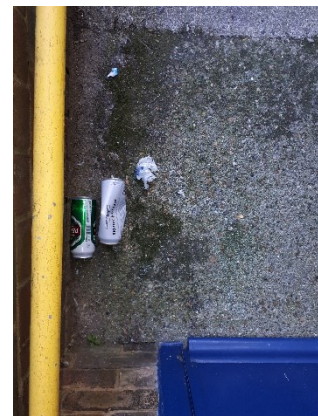

Annex 1

Examples of alcohol related litter in and around the Gillingham CIP area between June and November 2021.

St Marks Church

Key

Premises

Alcohol litter

Green Street

Alleyways running off Fox Street and Jeffery Street areas.