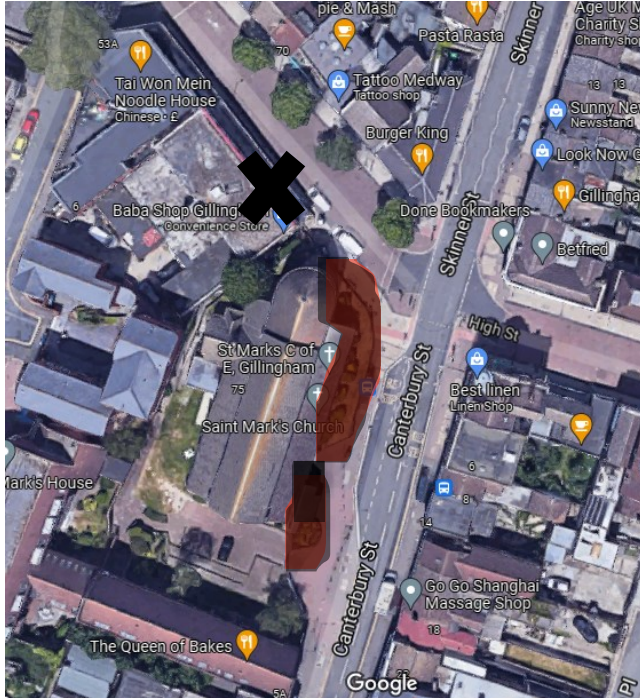

Annex 1

Examples of alcohol related litter in and around the Gillingham CIP area between June and November 2021.

St Marks Church

Key

Premises

Alcohol litter

Green Street

Alleyways running off Fox Street and Jeffery Street areas.