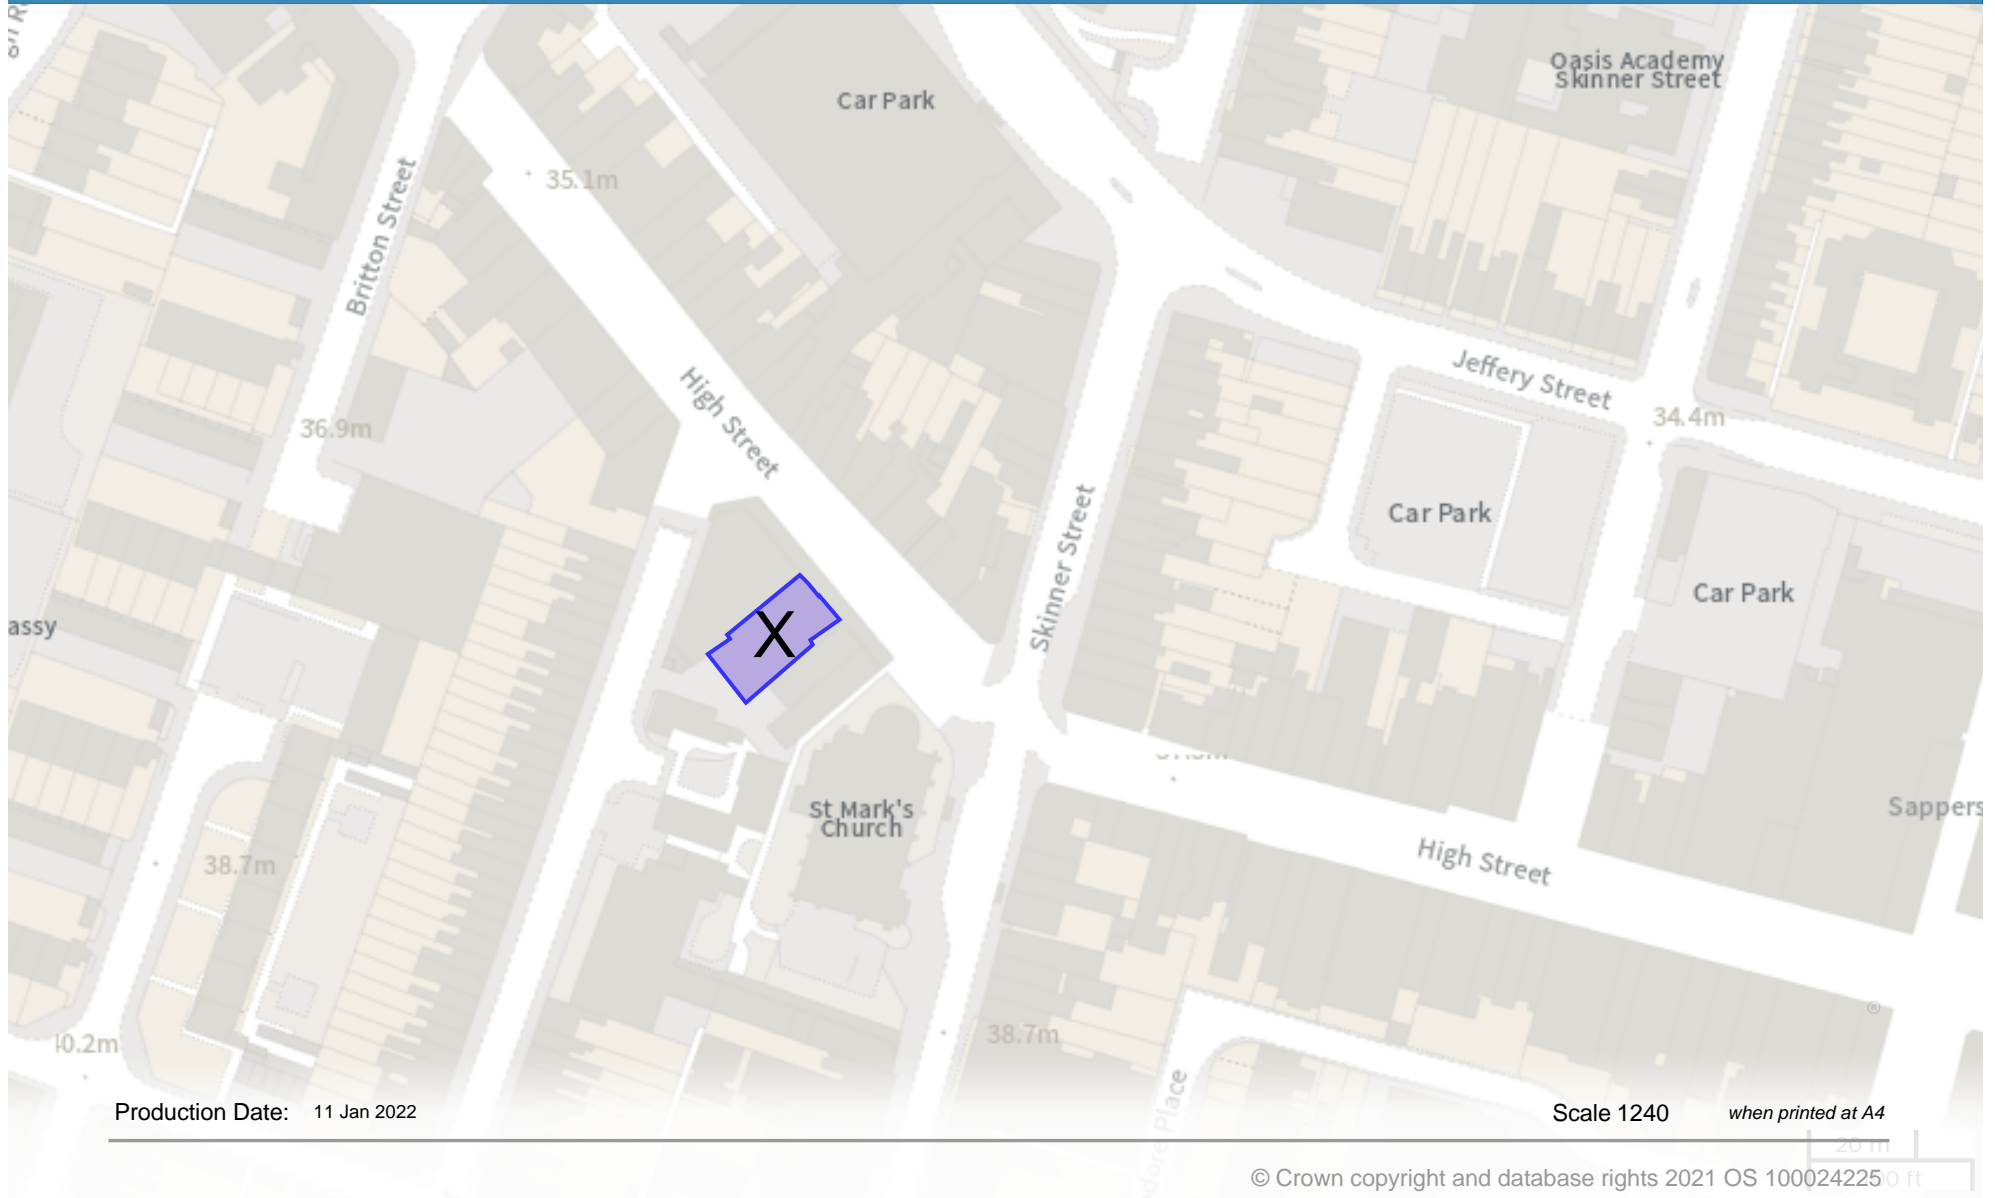

Title For Mapping

User Name

Production Date: 11 Jan 2022

Scale 1240 when printed at A4

© Crown copyright and database rights 2021 OS 100024225 0 ft

Baba Food Centre 63-65 High Street Gillingham Kent