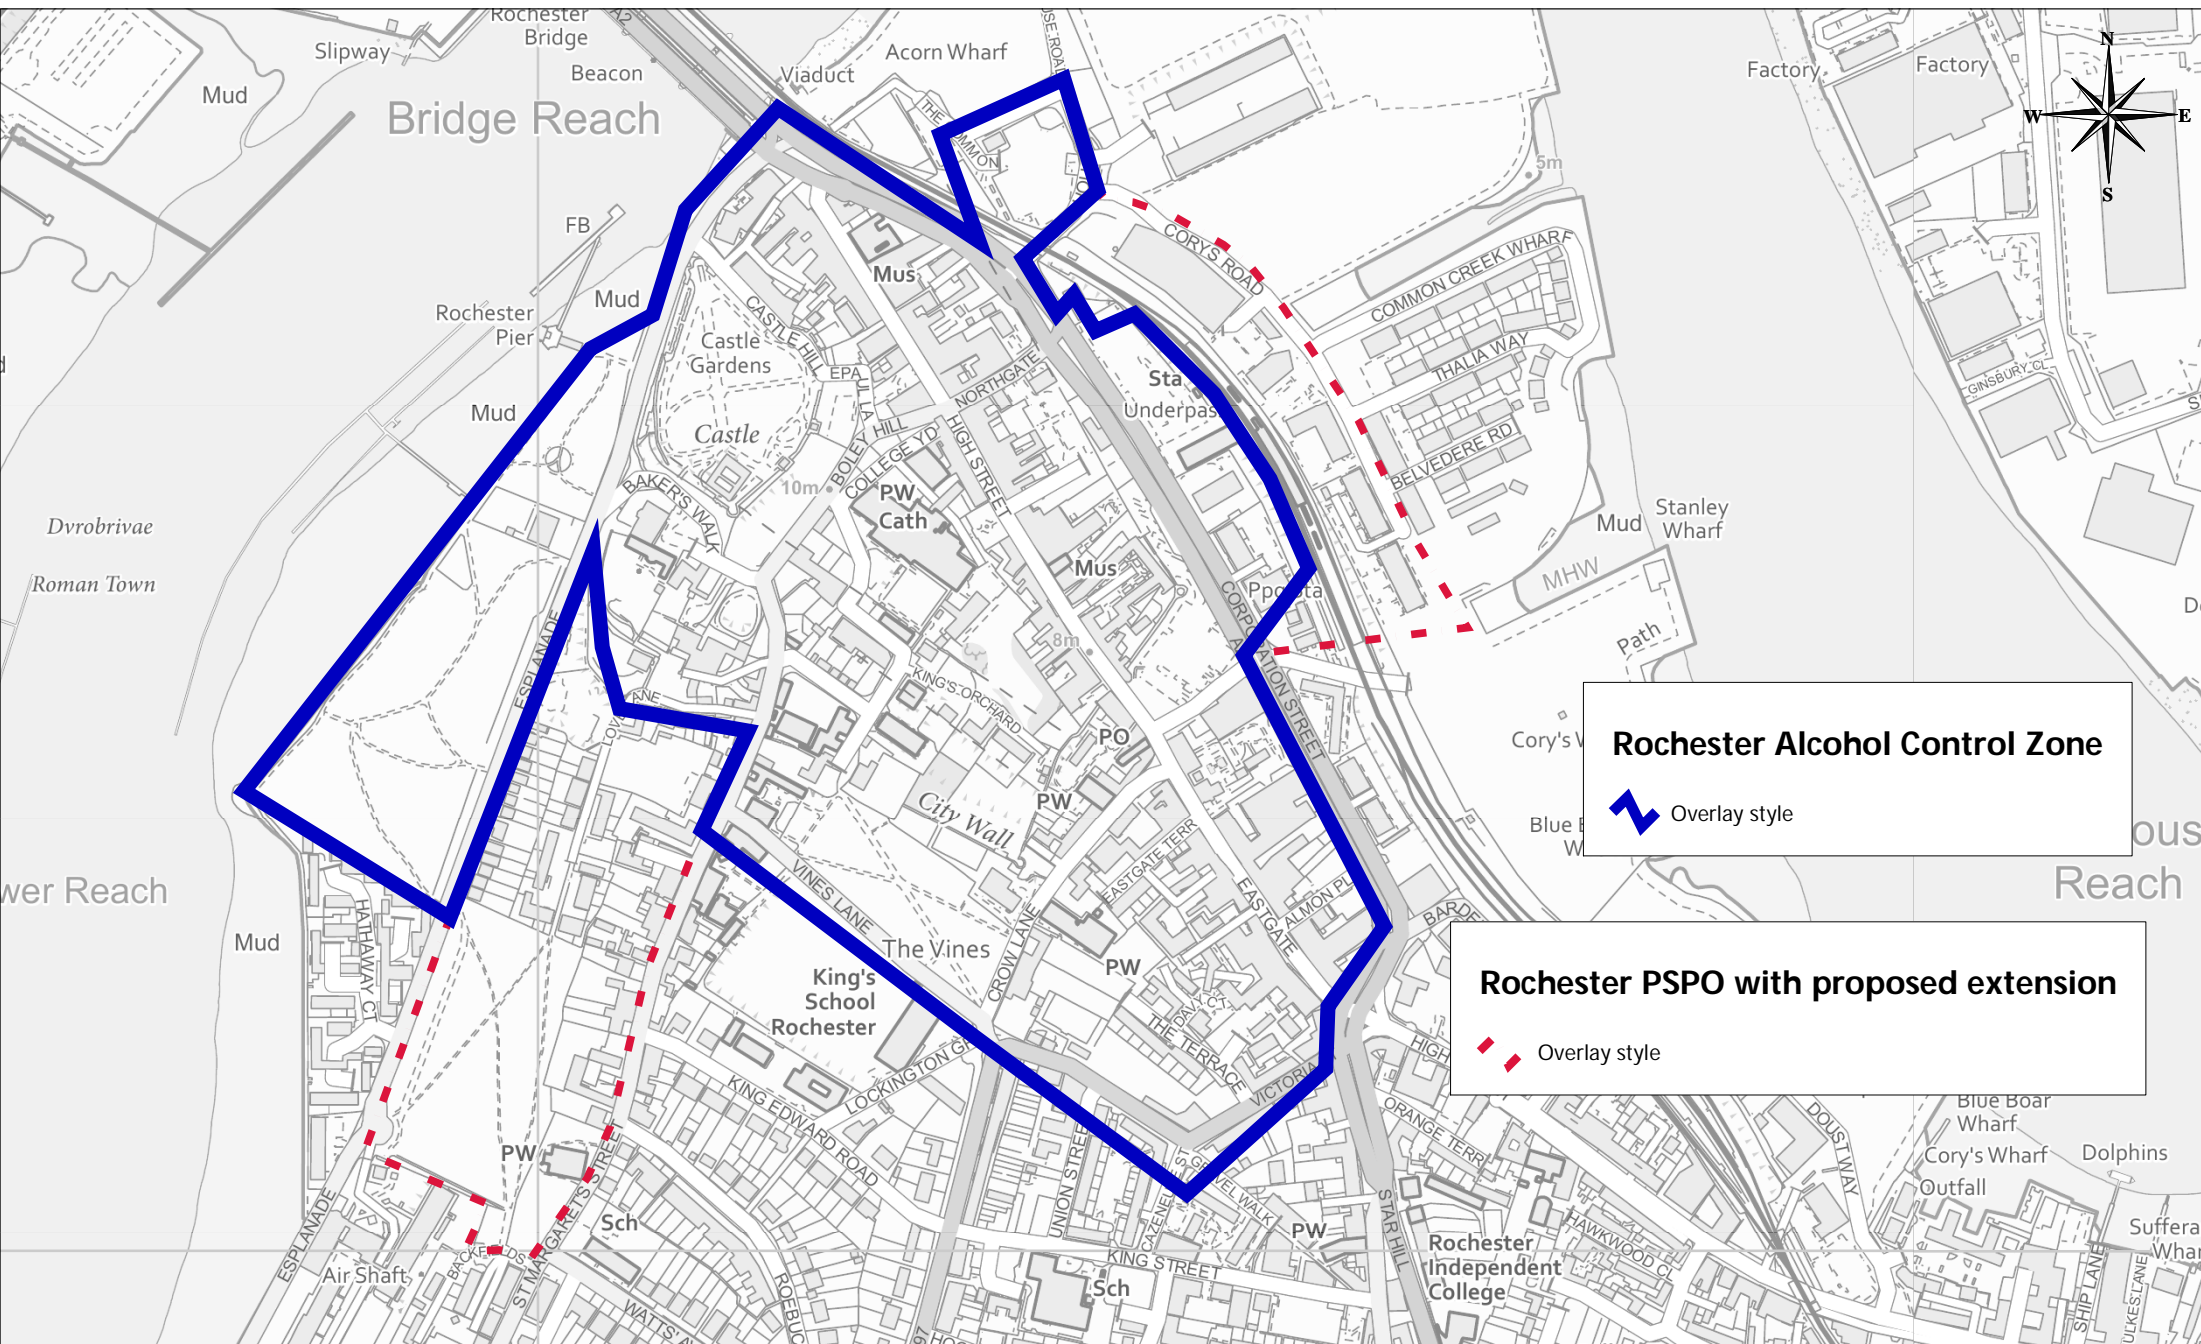

## Chatham Alcohol Control Zone

 Overlay style

## Chatham Alcohol Control Zone with extension

 Overlay style

**Chatham Alcohol Control Zone existing (solid line) with proposed extension (dotted line)**

This page is intentionally left blank

**Rochester Alcohol Control Zone existing (solid line) with proposed extension (dotted line)**

This page is intentionally left blank

**Strood Alcohol Control Zone existing (solid line) with proposed extension (dotted line)**