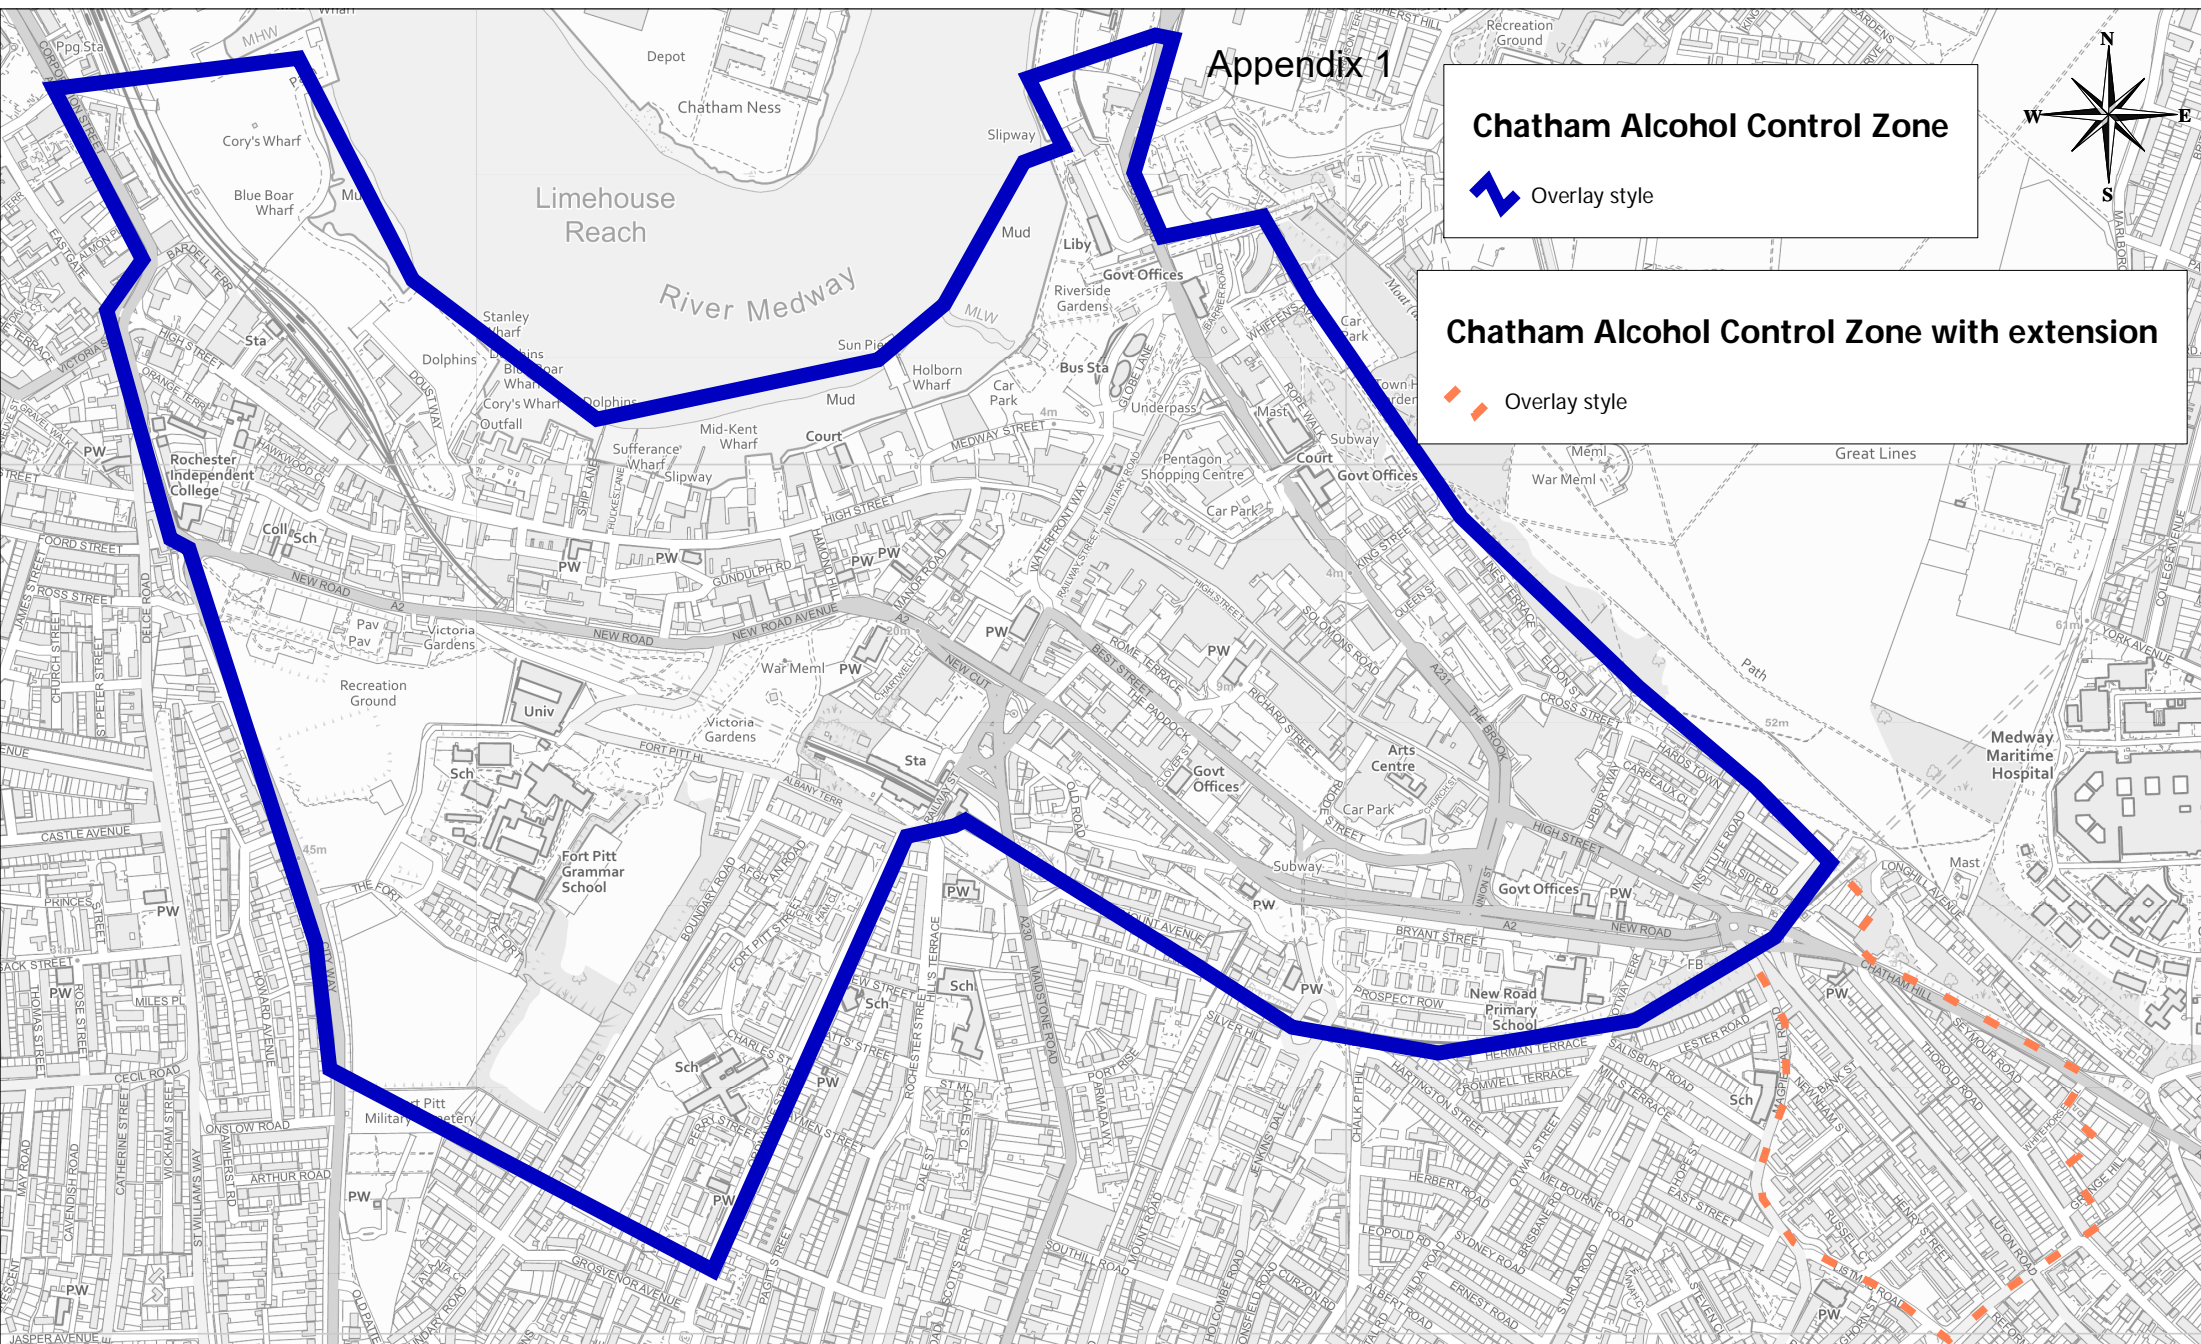

## Chatham Alcohol Control Zone

 Overlay style

## Chatham Alcohol Control Zone with extension

 Overlay style

**Chatham Alcohol Control Zone existing (solid line) with proposed extension (dotted line)**

This page is intentionally left blank

**Rochester Alcohol Control Zone existing (solid line) with proposed extension (dotted line)**

This page is intentionally left blank

**Strood Alcohol Control Zone existing (solid line) with proposed extension (dotted line)**