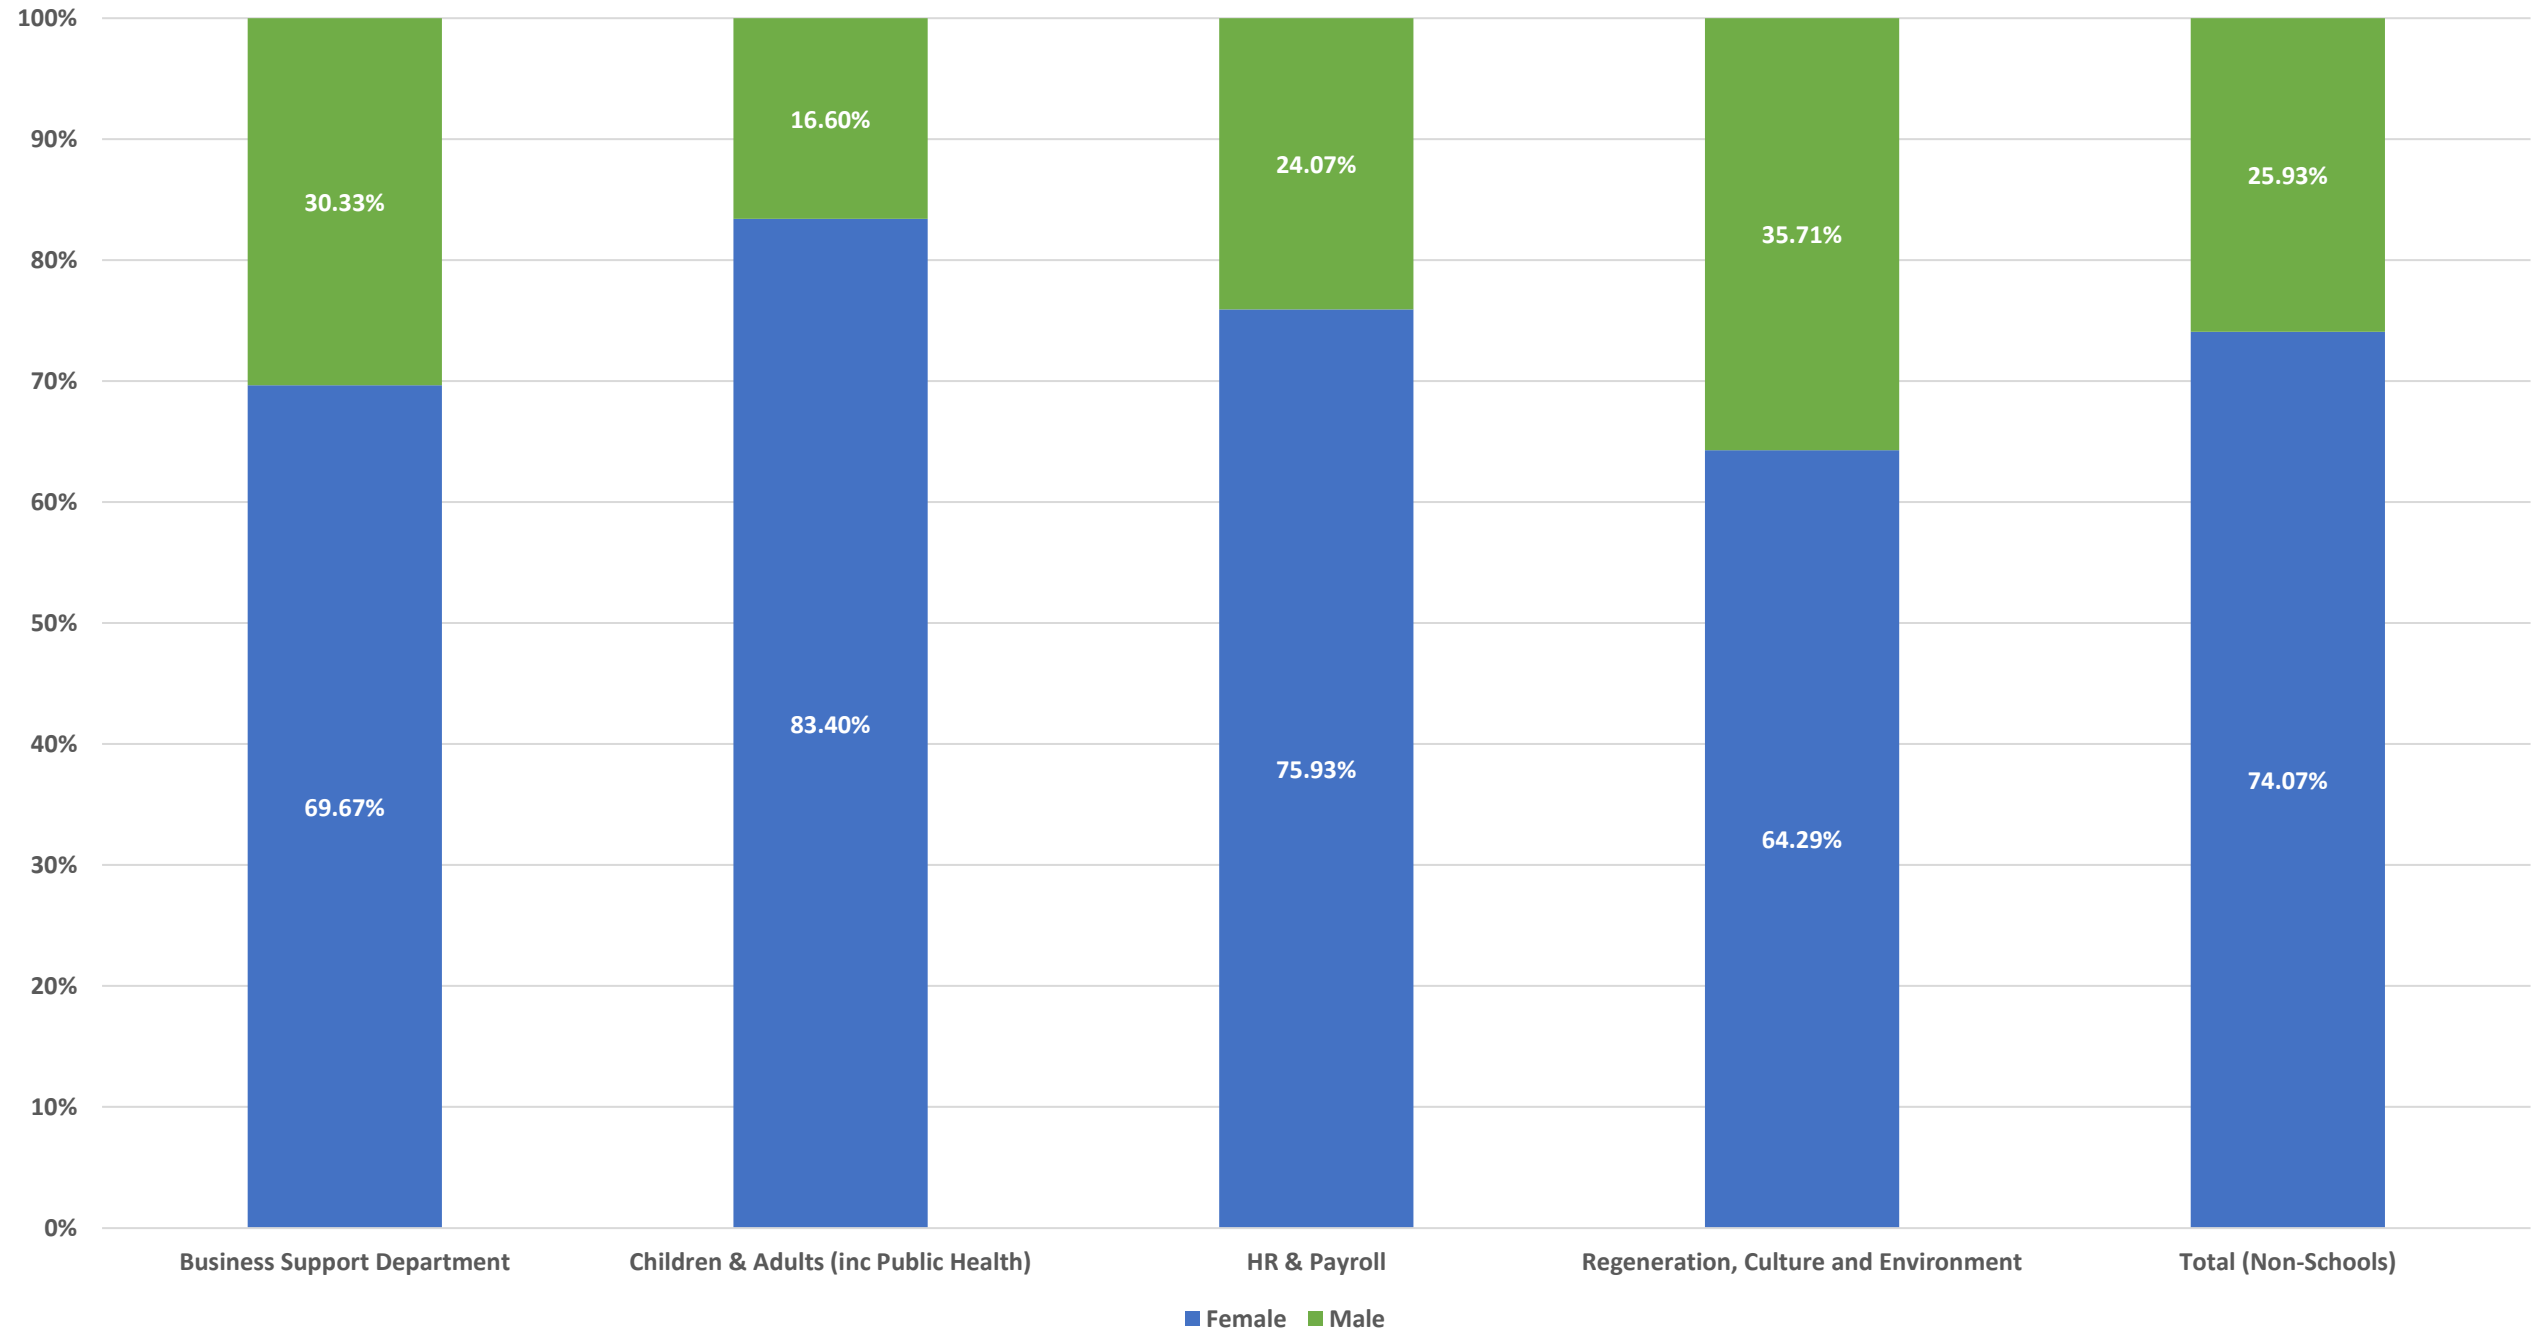

Medway Council - Mean and Median Gender Pay Gap

Gender breakdown as of 1 March 2021

APPENDIX 2

Disability breakdown as of 1 March 2021

Age breakdown as of 1 March 2021

APPENDIX 2

Ethnicity breakdown as of 1 March 2021

Sexual Orientation breakdown as of 1 March 2021