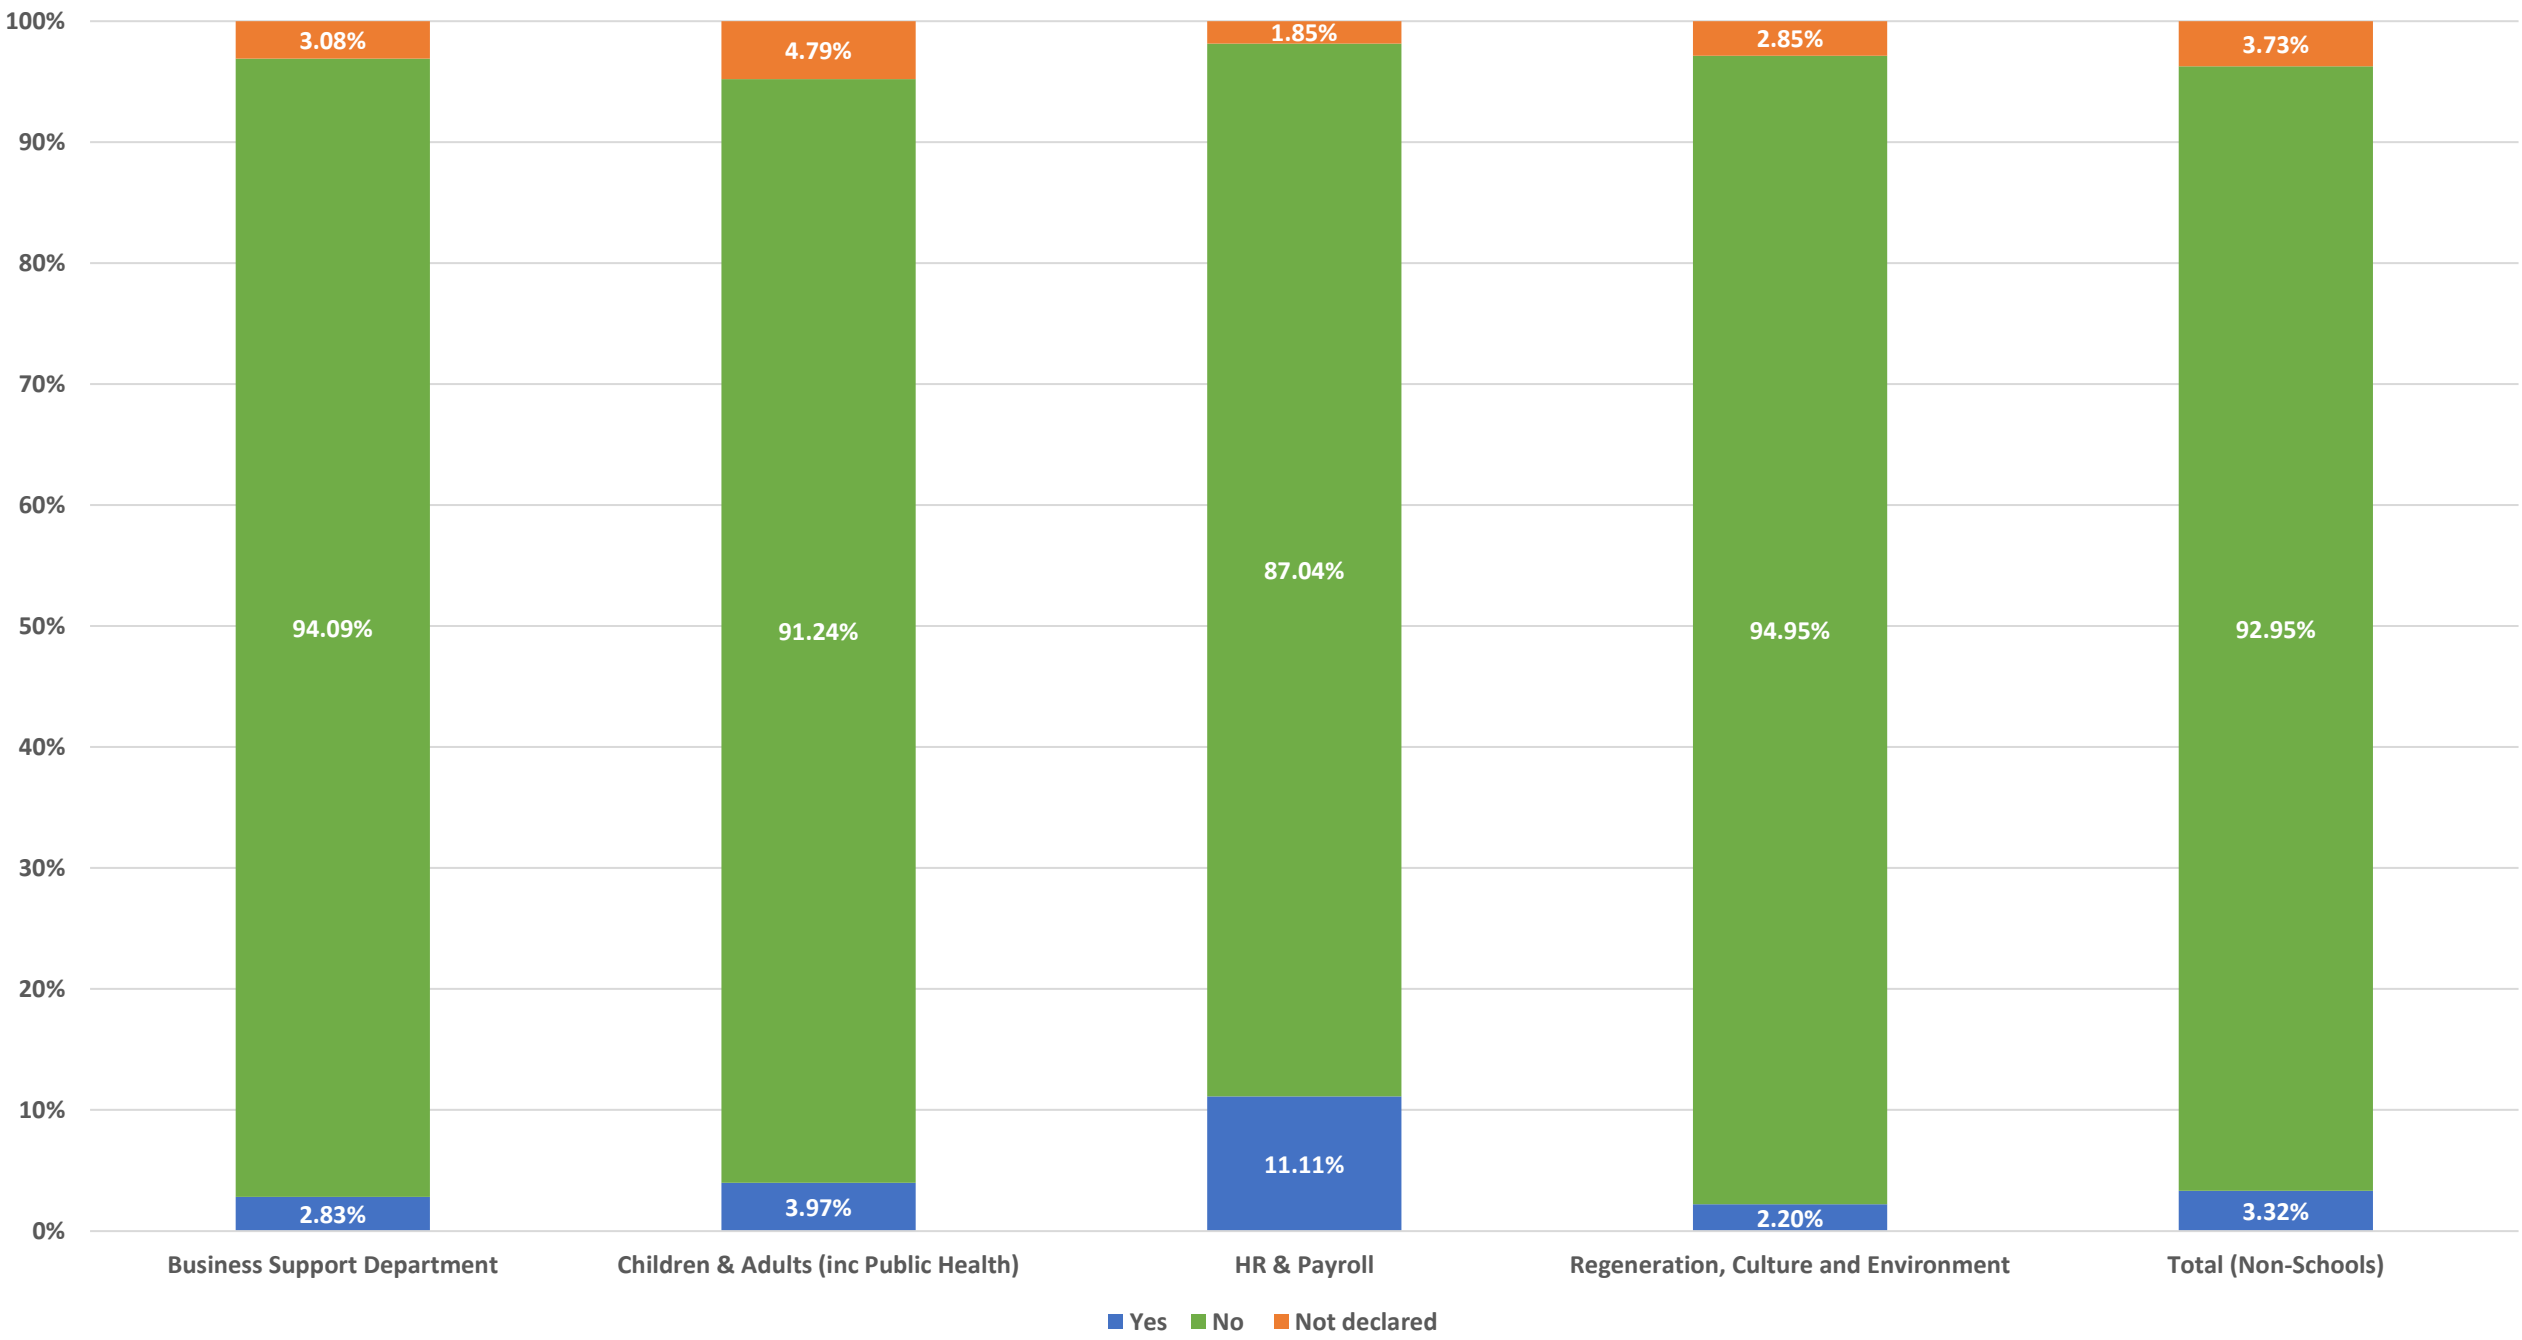

Medway Council - Mean and Median Gender Pay Gap

Gender breakdown as of 1 March 2021

APPENDIX 2

Disability breakdown as of 1 March 2021

Age breakdown as of 1 March 2021

APPENDIX 2

Ethnicity breakdown as of 1 March 2021

Sexual Orientation breakdown as of 1 March 2021