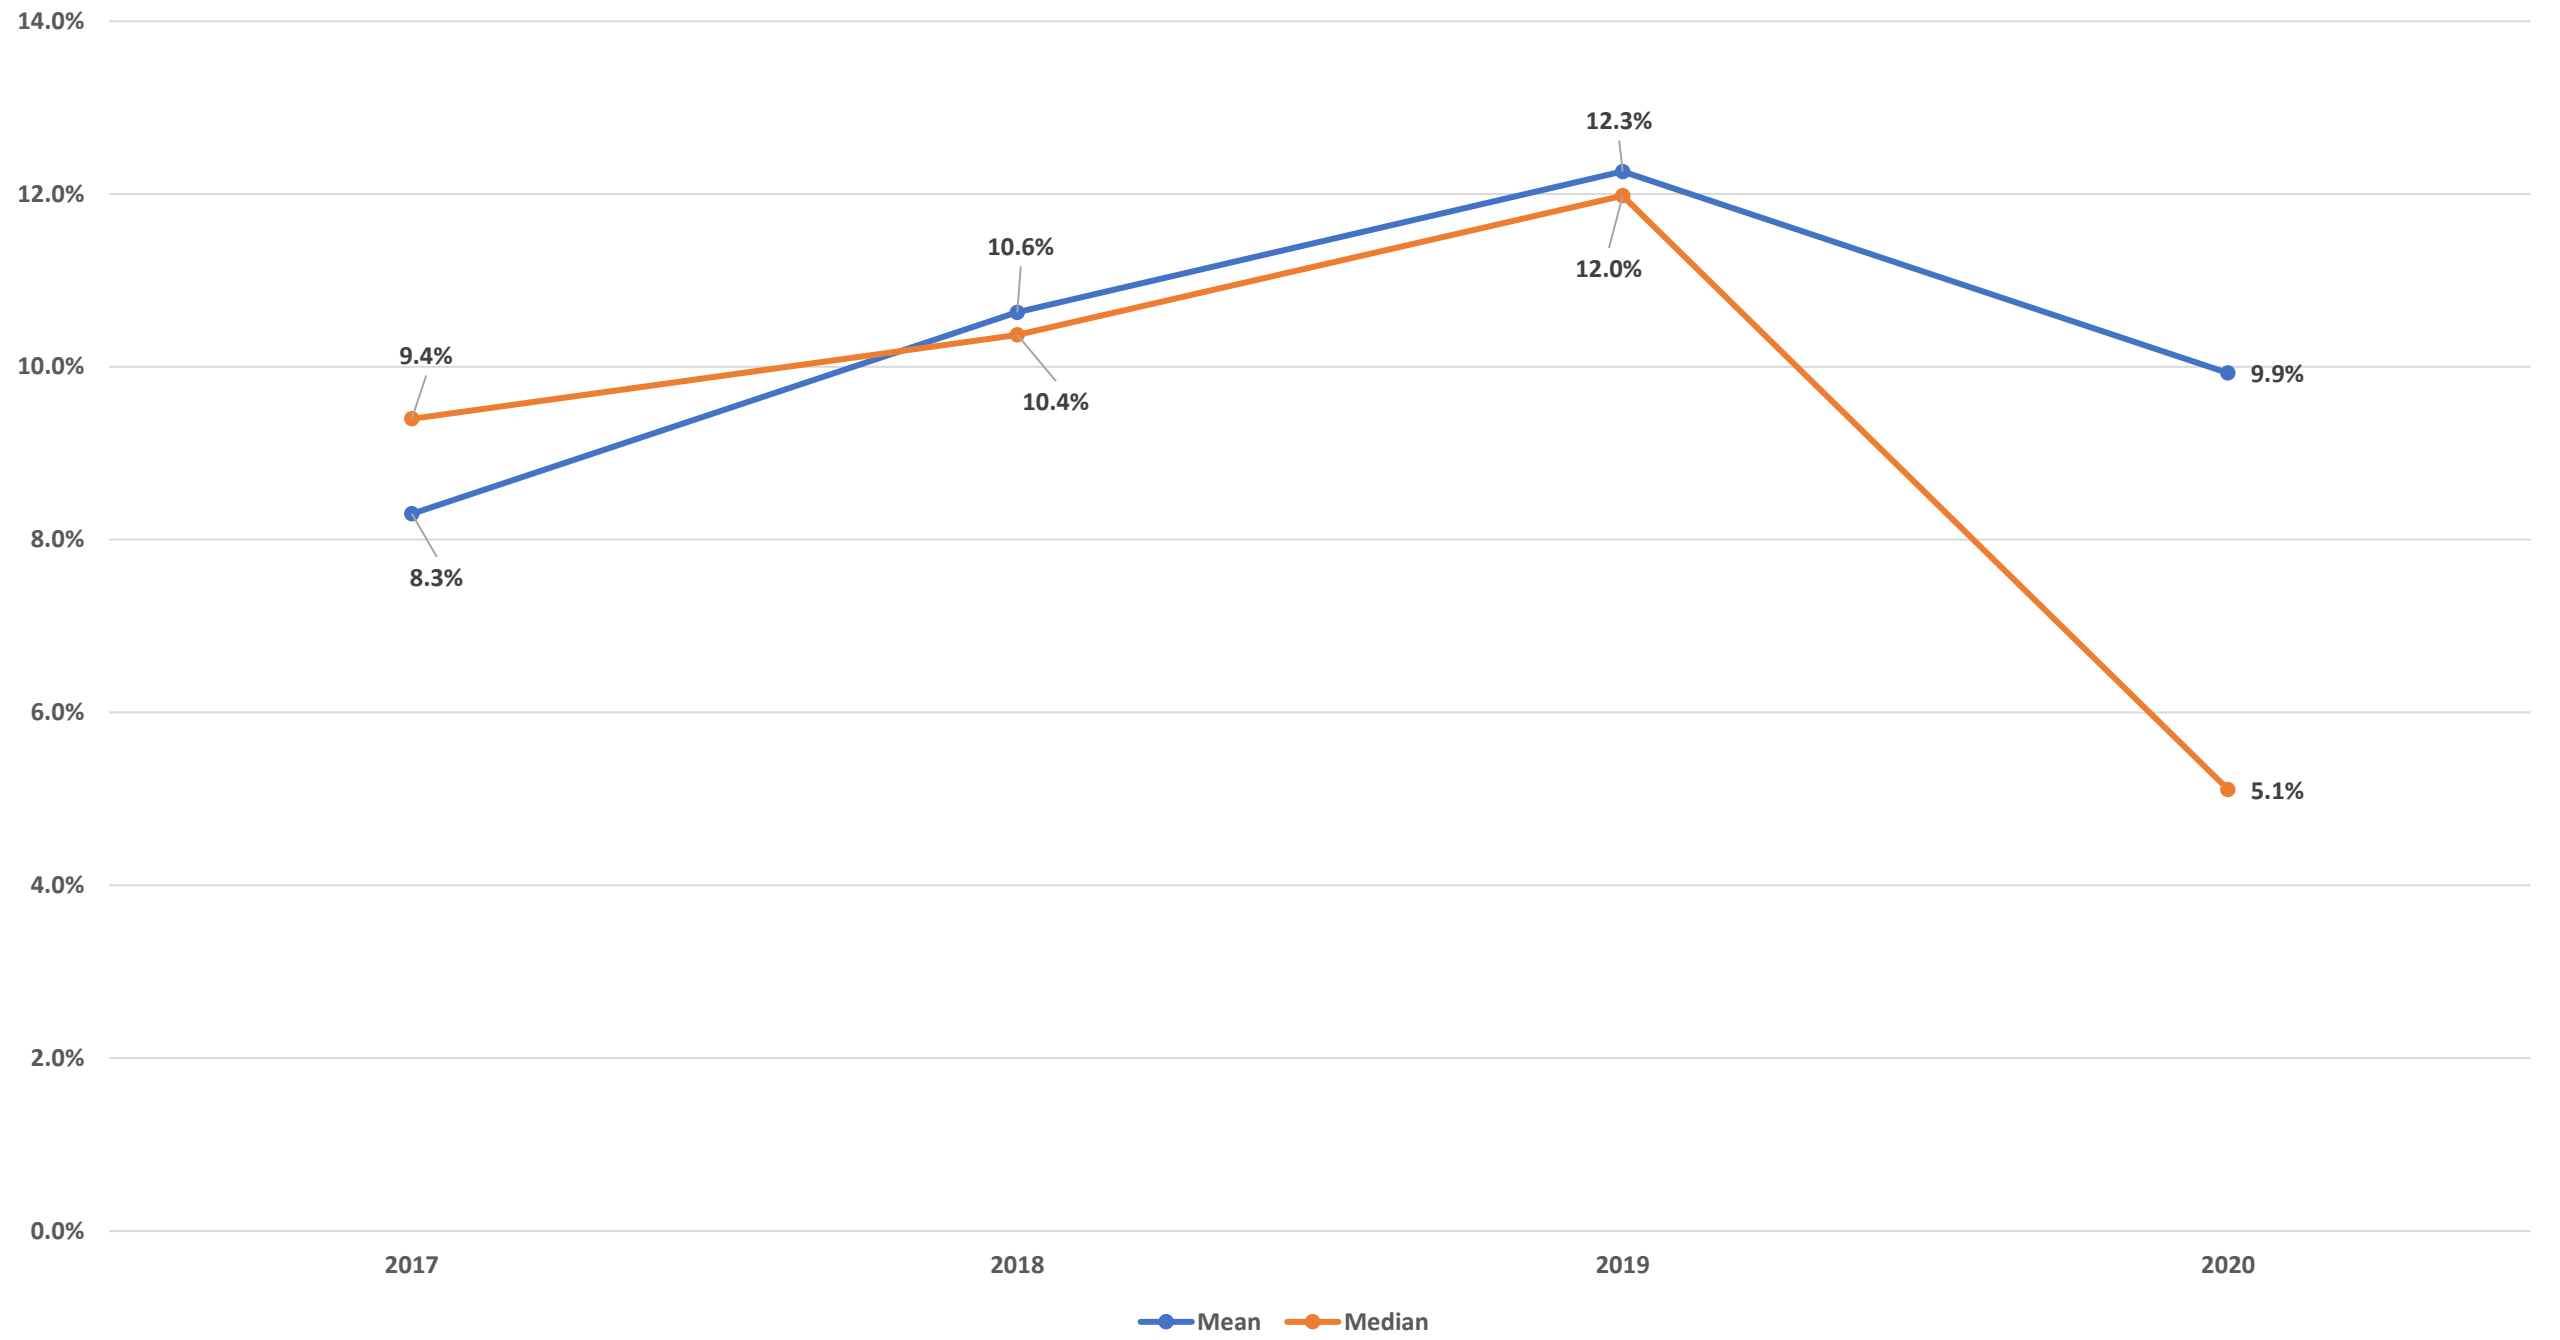

Medway Council - Mean and Median Gender Pay Gap

Gender breakdown as of 1 March 2021

APPENDIX 2

Disability breakdown as of 1 March 2021

Age breakdown as of 1 March 2021

APPENDIX 2

Ethnicity breakdown as of 1 March 2021

Sexual Orientation breakdown as of 1 March 2021