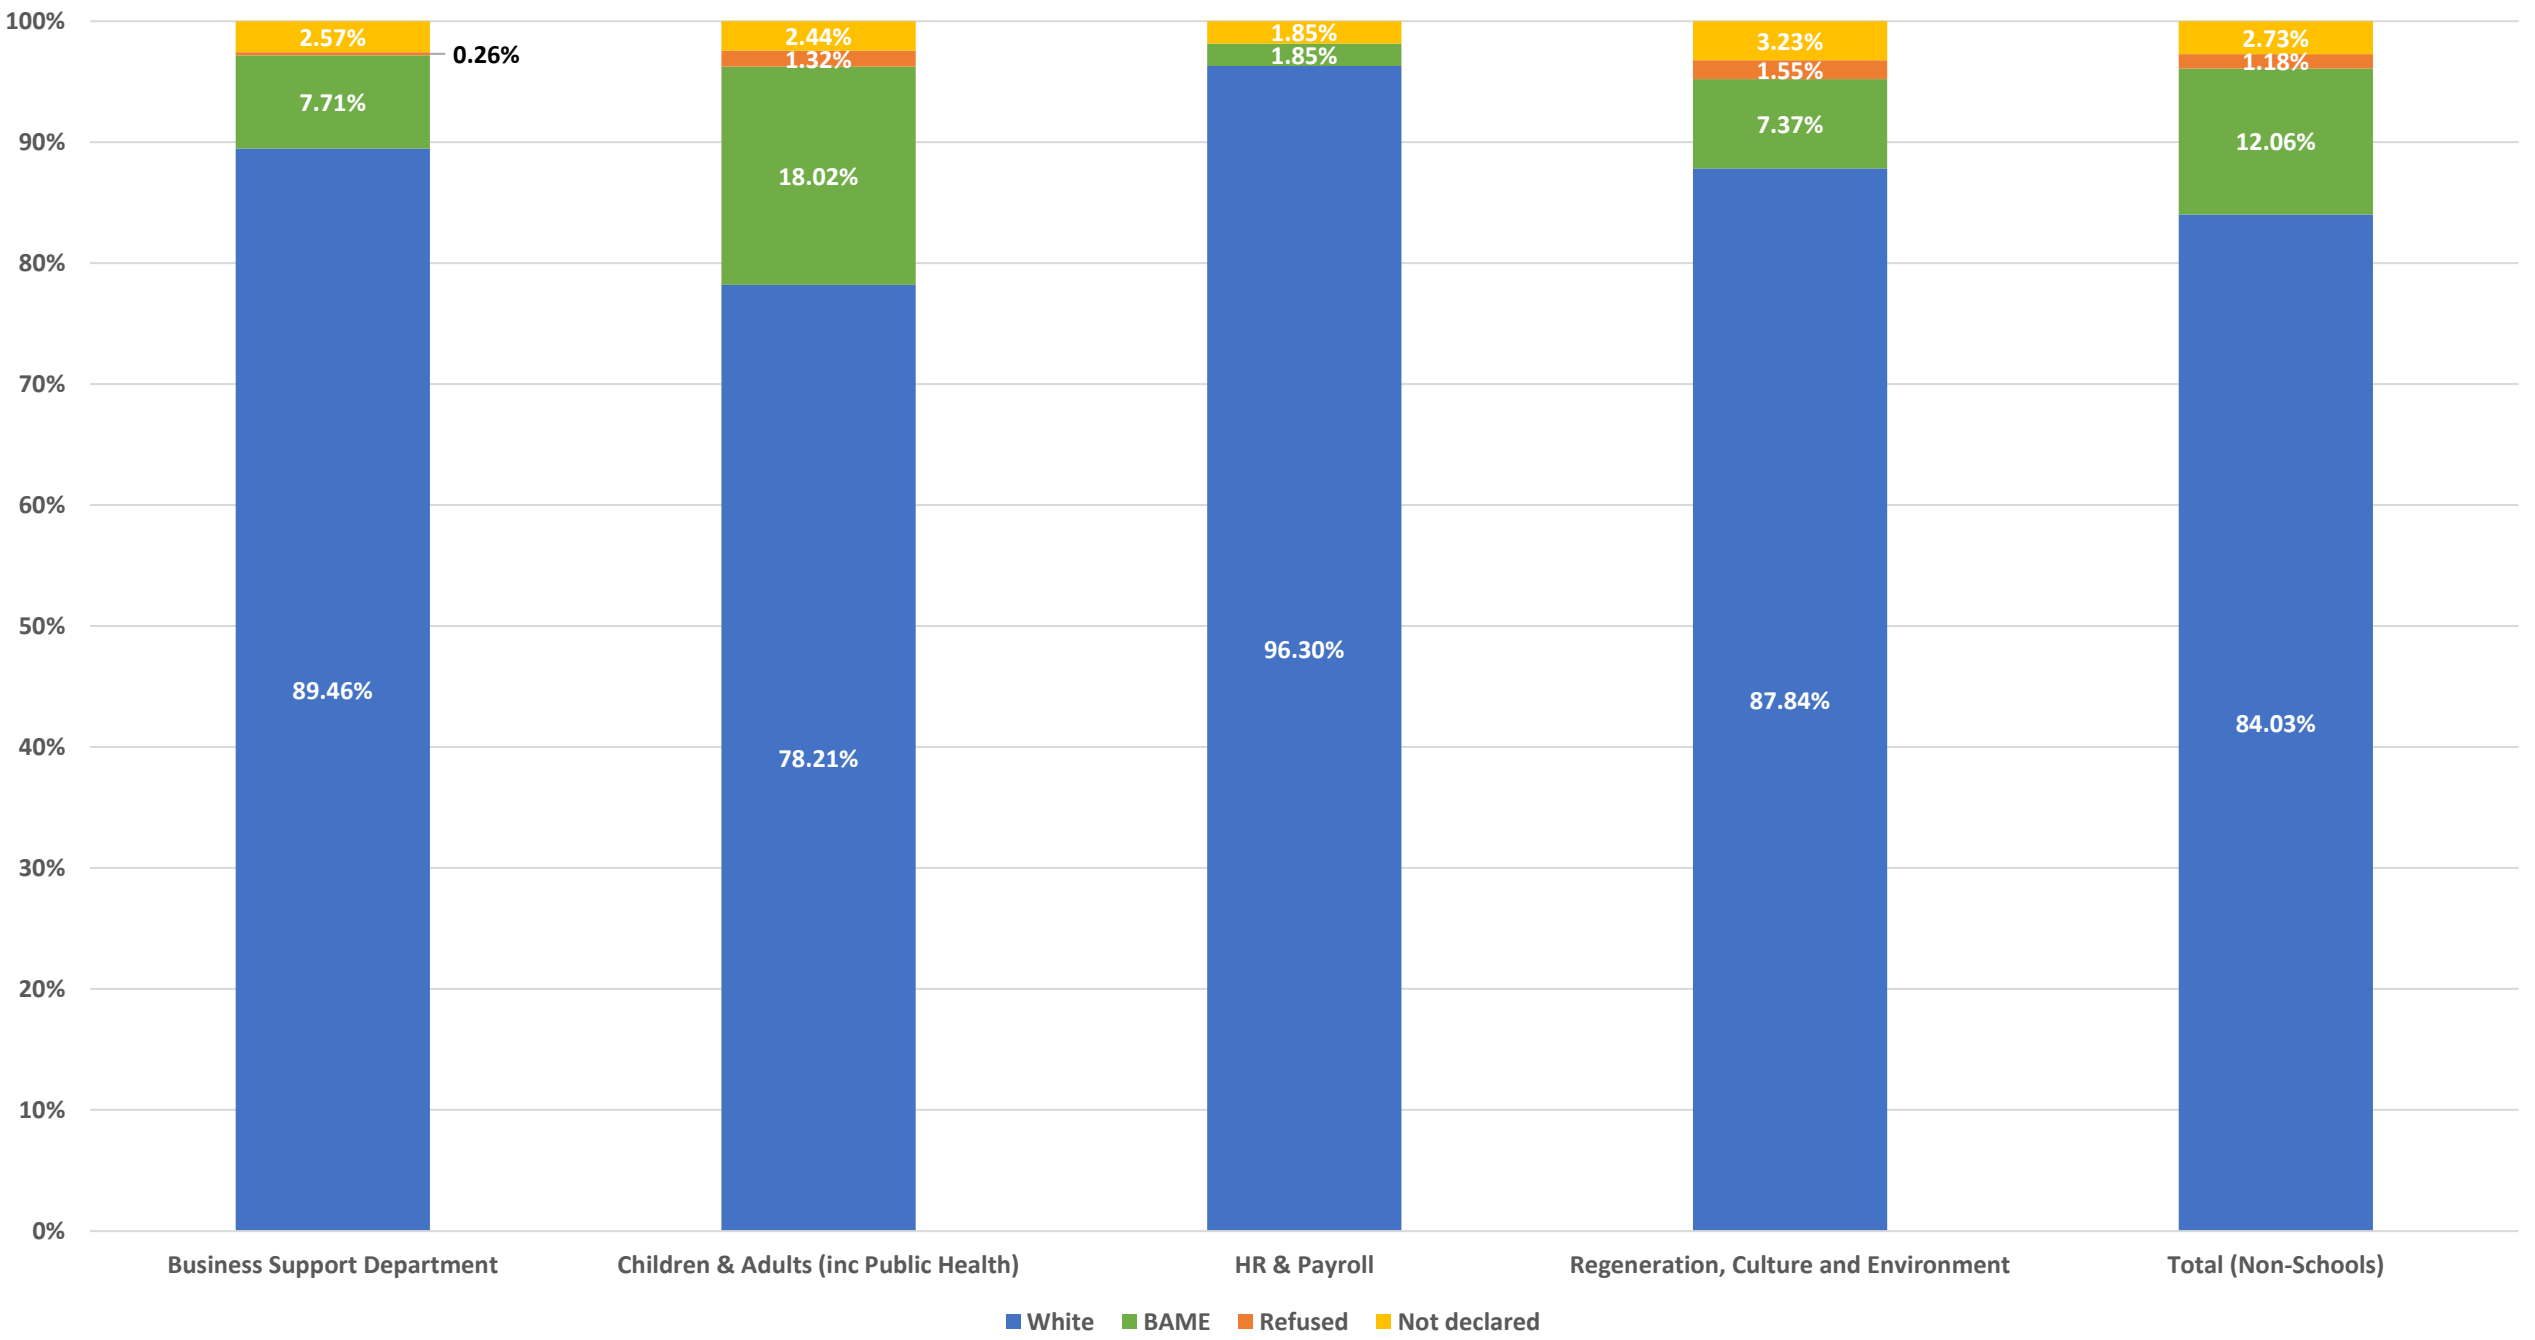

Medway Council - Mean and Median Gender Pay Gap

Gender breakdown as of 1 March 2021

APPENDIX 2

Disability breakdown as of 1 March 2021

Age breakdown as of 1 March 2021

APPENDIX 2

Ethnicity breakdown as of 1 March 2021

Sexual Orientation breakdown as of 1 March 2021