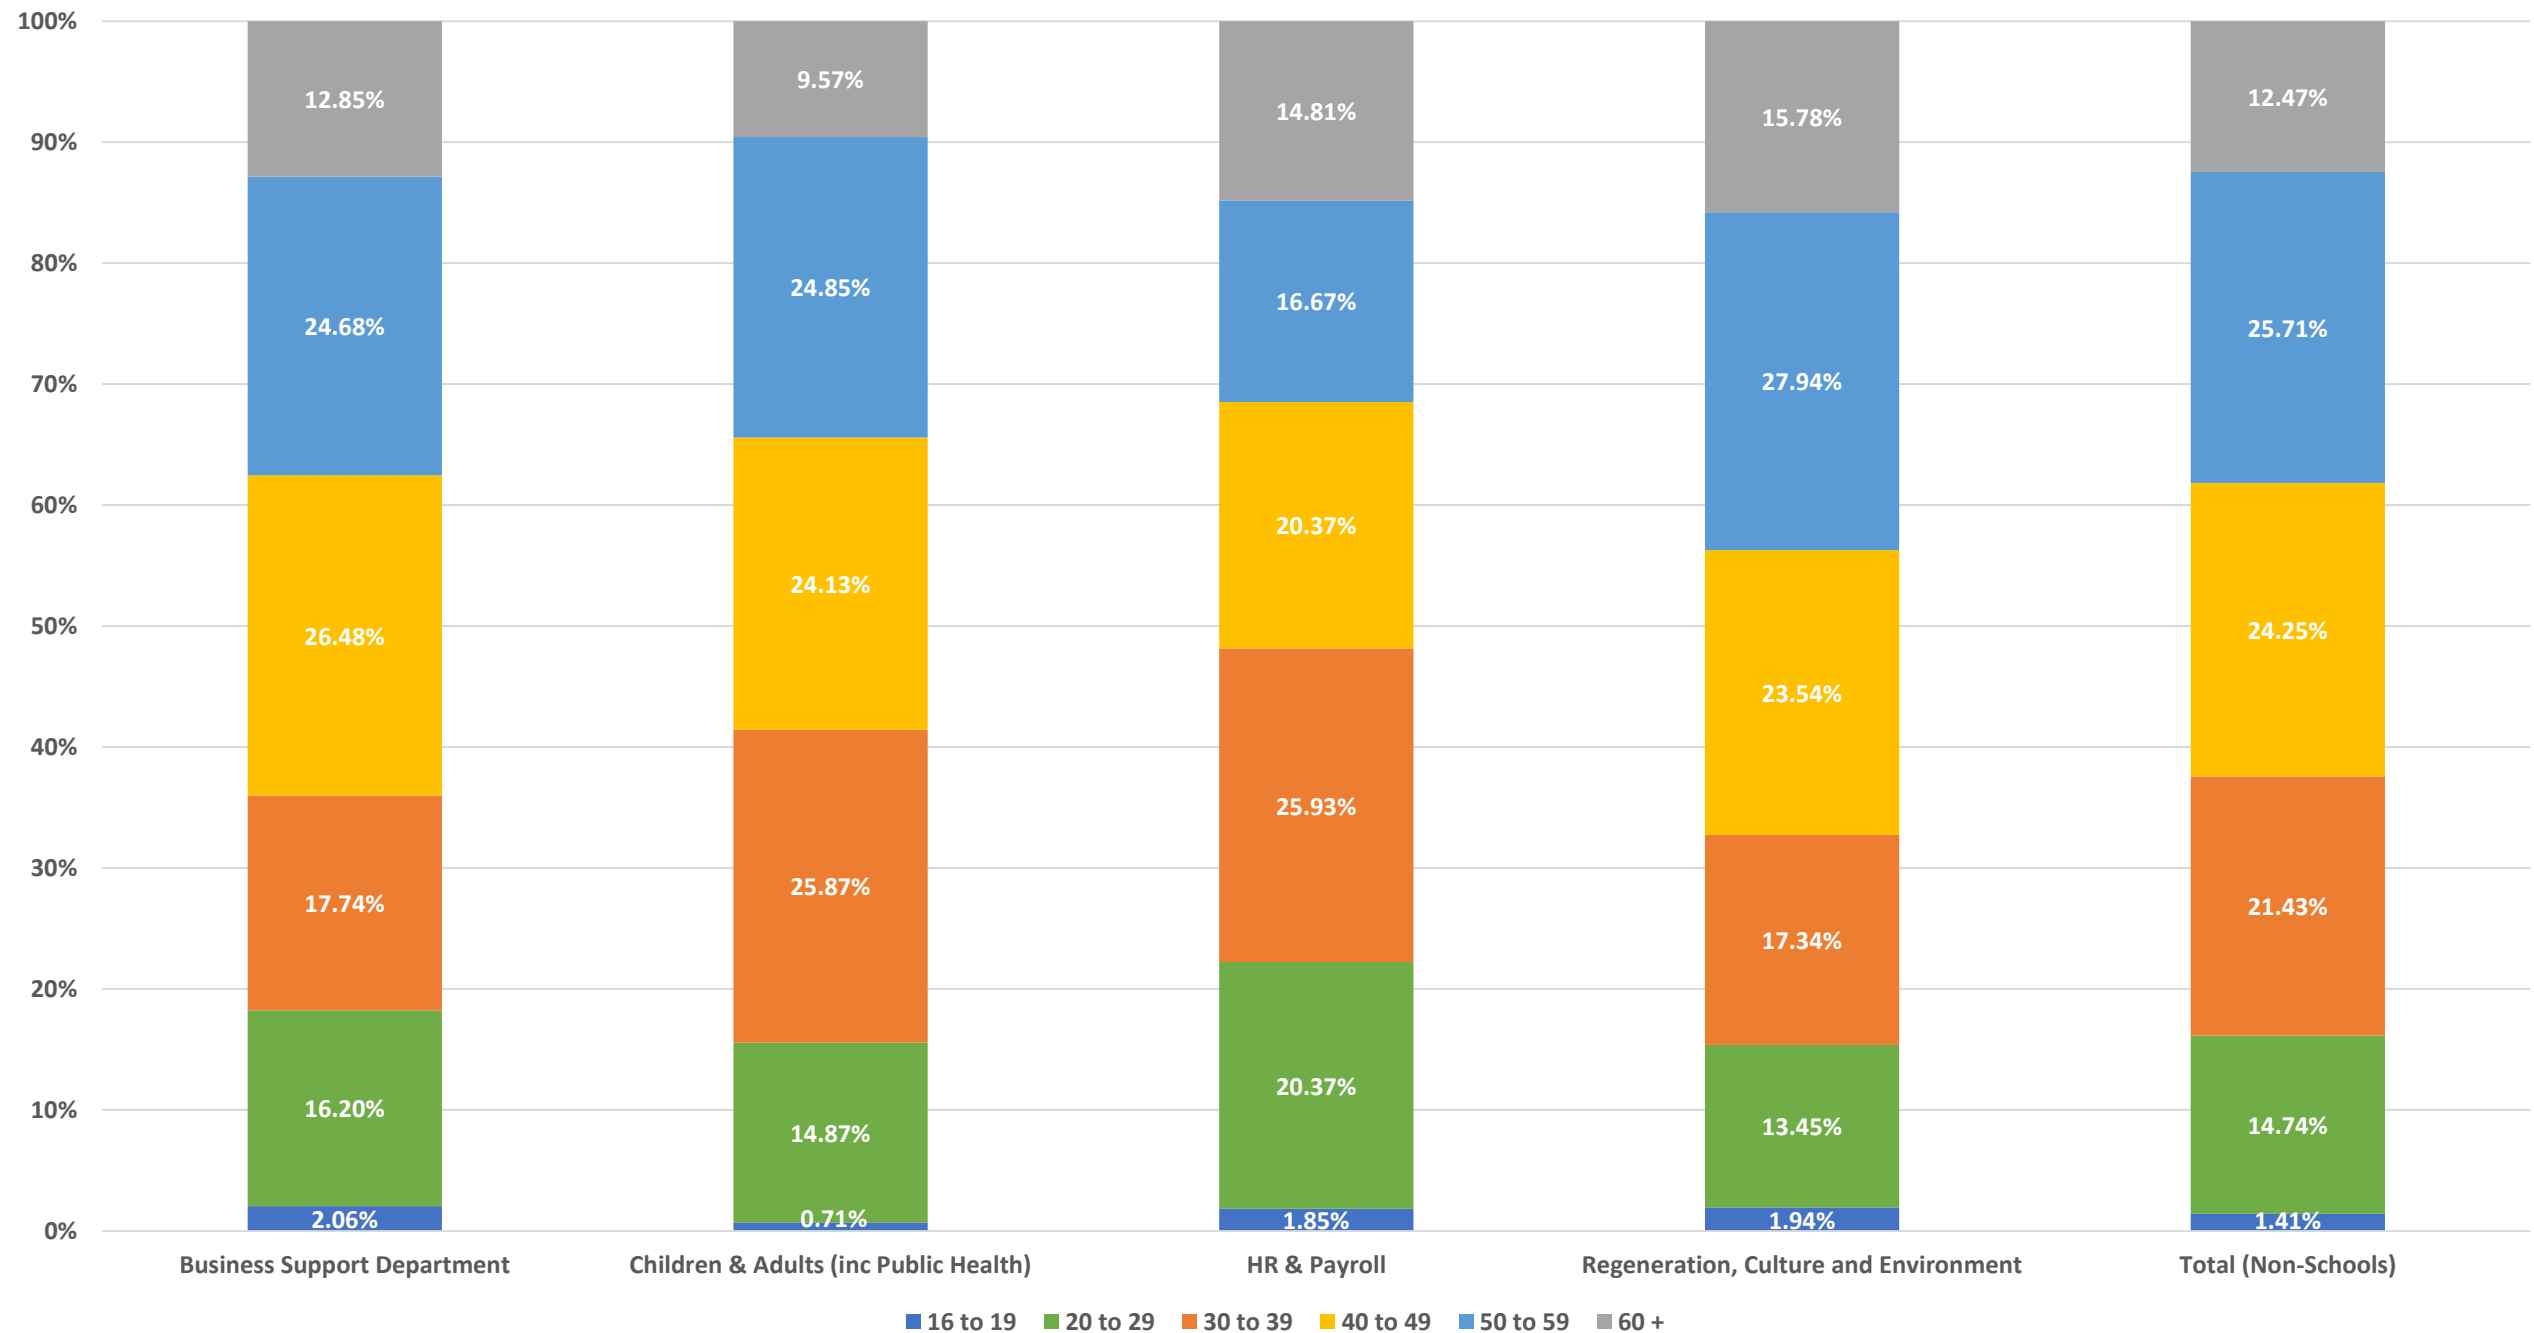

Medway Council - Mean and Median Gender Pay Gap

Gender breakdown as of 1 March 2021

APPENDIX 2

Disability breakdown as of 1 March 2021

Age breakdown as of 1 March 2021

APPENDIX 2

Ethnicity breakdown as of 1 March 2021

Sexual Orientation breakdown as of 1 March 2021