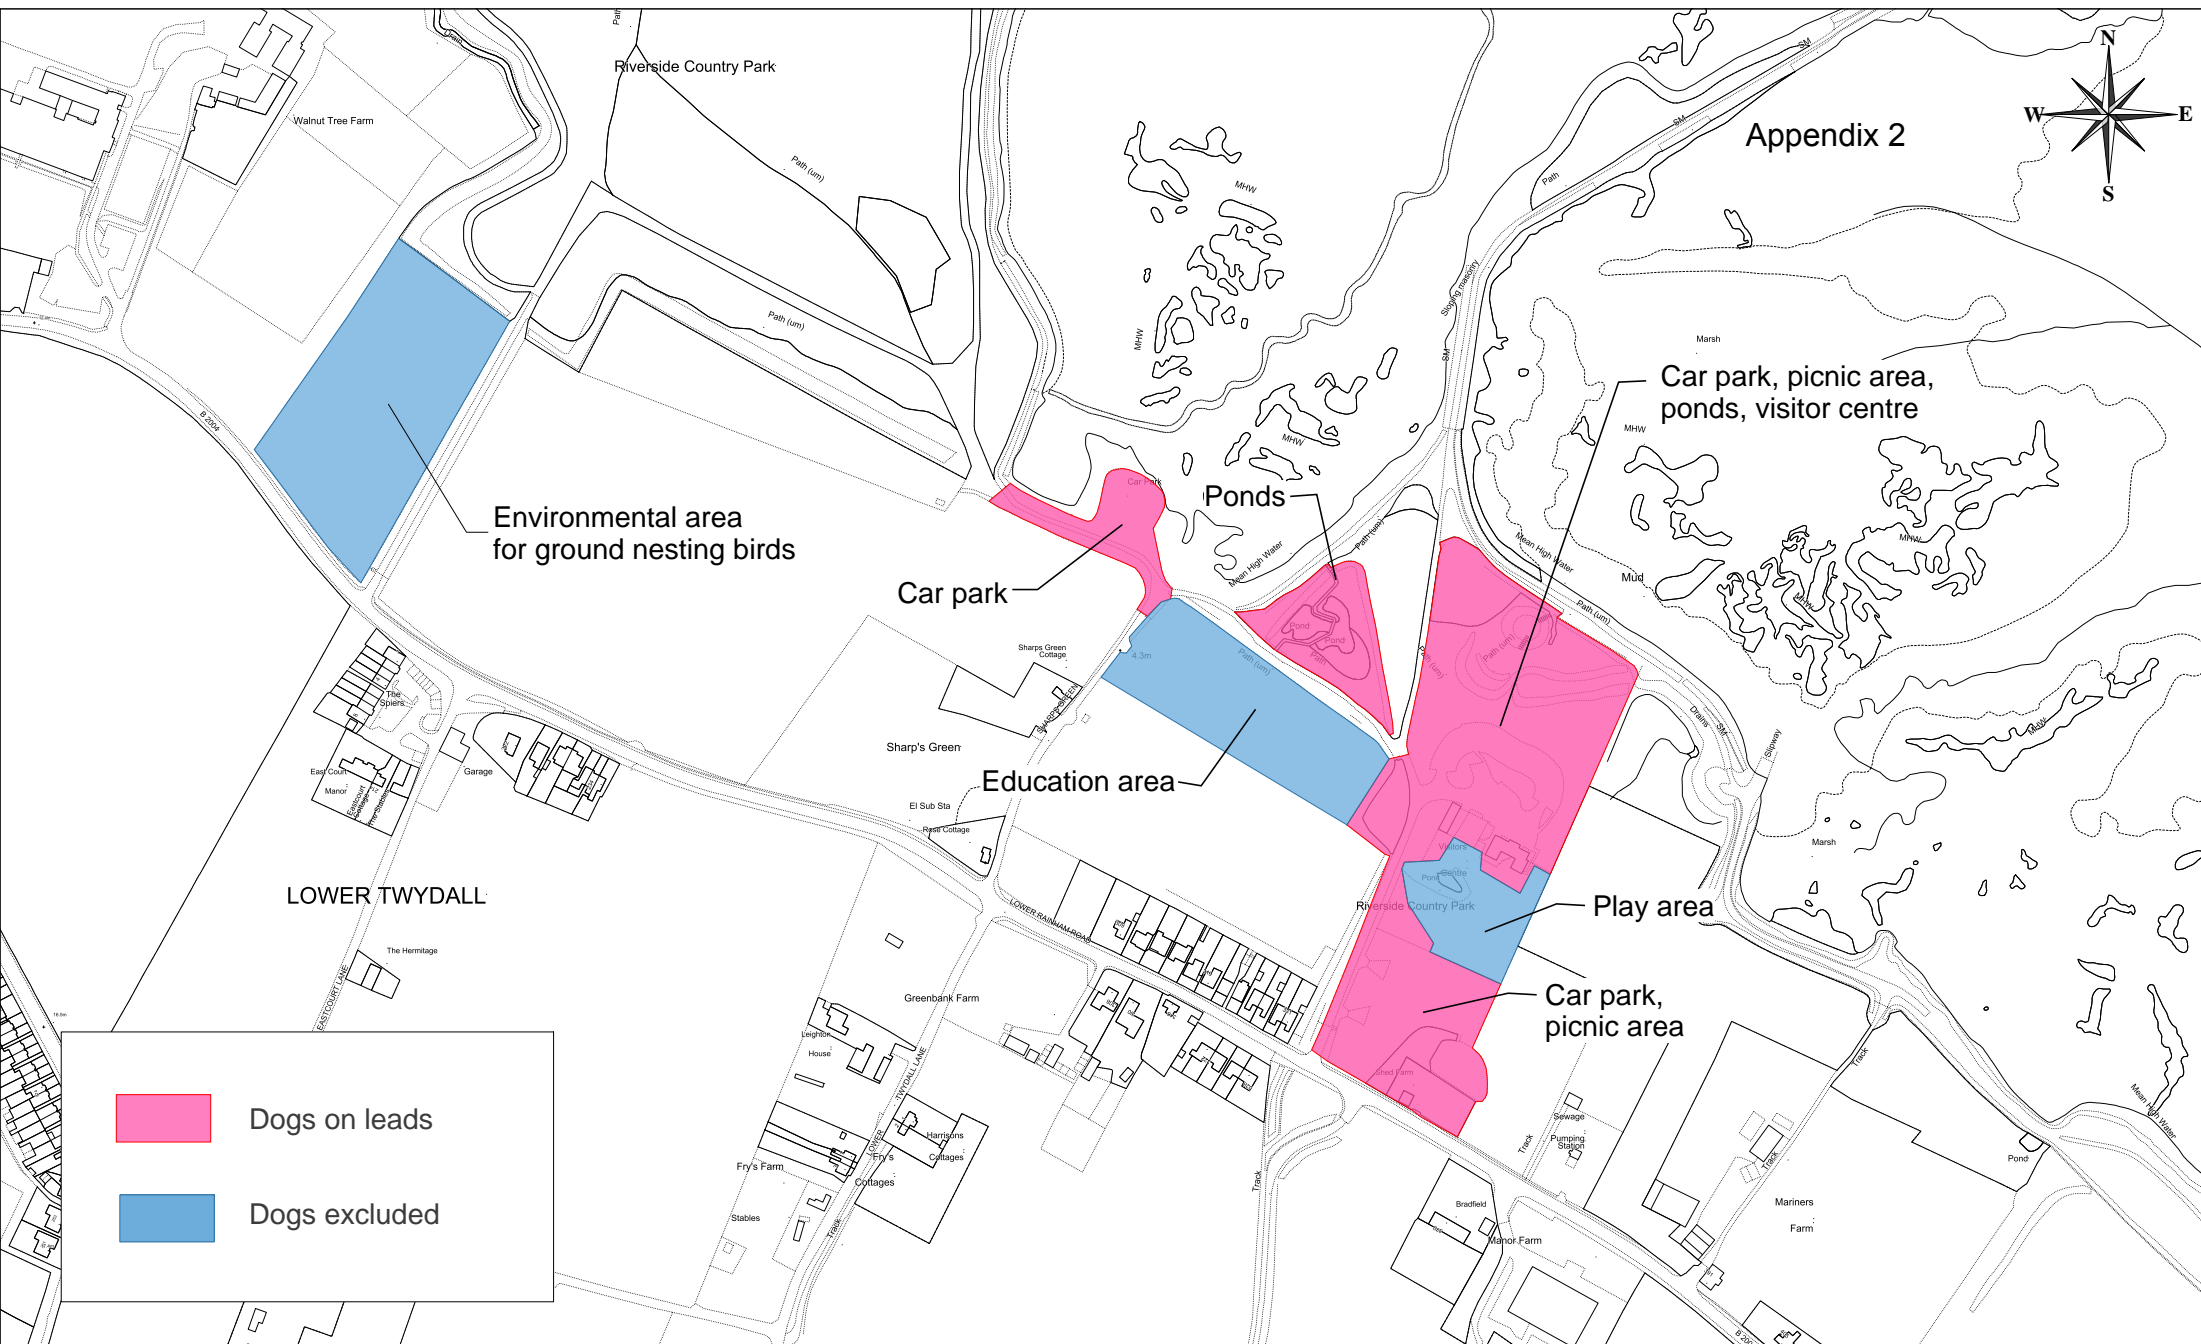

 Dogs on leads

 Dogs excluded

Capstone Farm Country Park

Scale: 1:5000 05/03/14

Appendix 2

Riverside Country Park

This map is reproduced from/based upon Ordnance Survey material with the permission of Ordnance Survey on behalf of the Controller of Her Majesty's Stationary Office © Crown copyright and/or database right, 2012. All rights reserved. Unauthorised reproduction infringes Crown copyright and may lead to prosecution or civil proceedings 100024225.