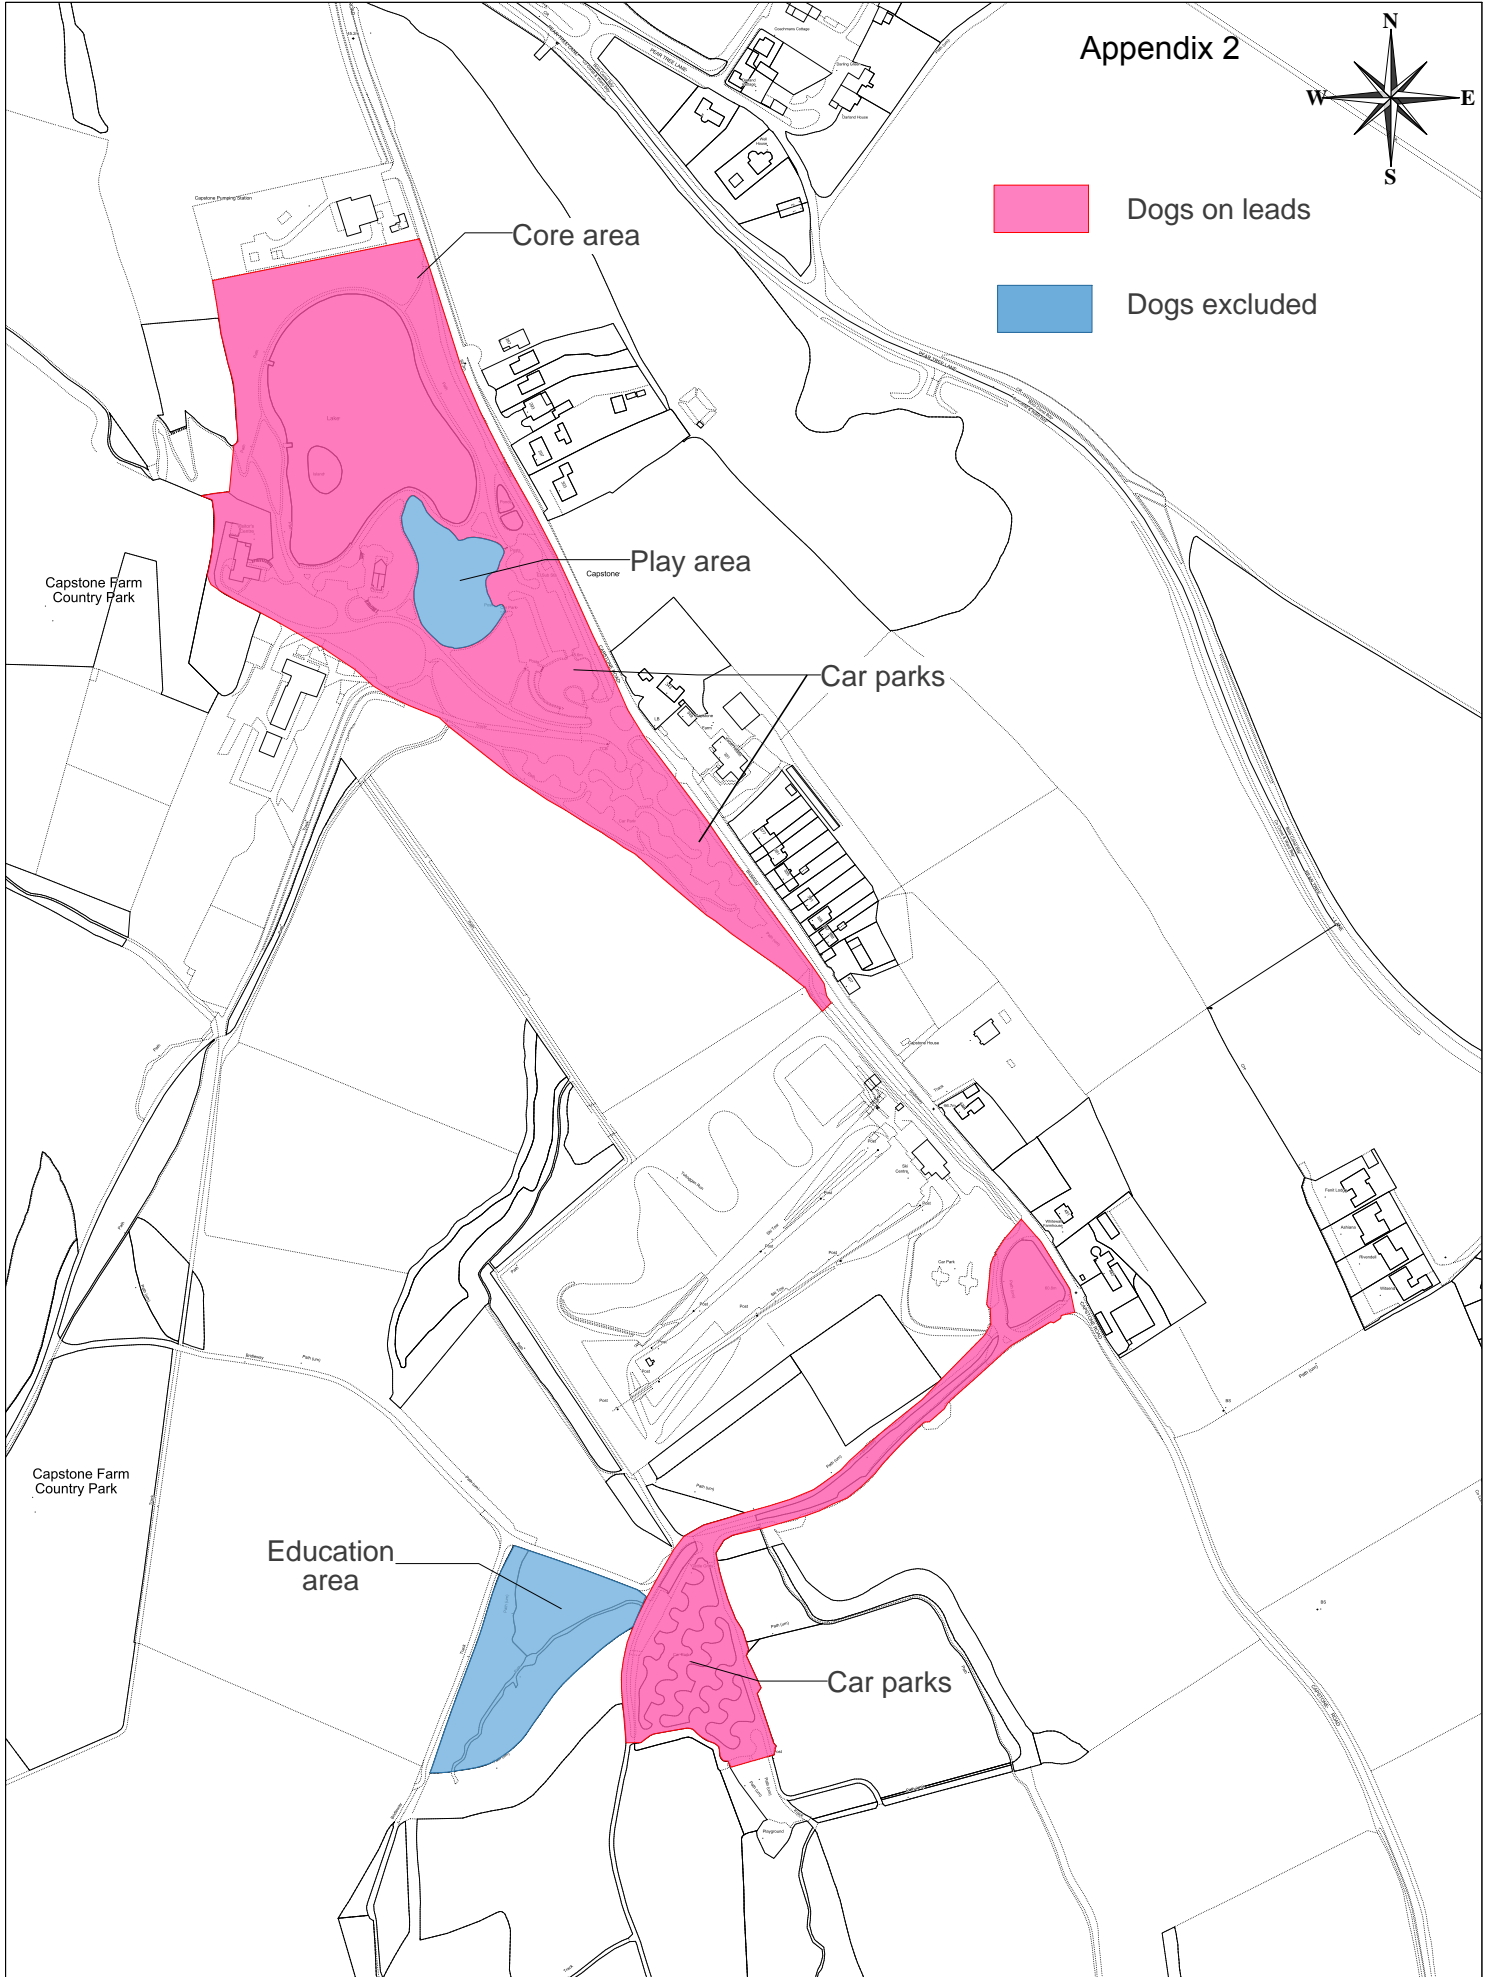

 Dogs on leads

 Dogs excluded

Capstone Farm Country Park

Scale: 1:5000 05/03/14

Appendix 2

Riverside Country Park

This map is reproduced from/based upon Ordnance Survey material with the permission of Ordnance Survey on behalf of the Controller of Her Majesty's Stationary Office © Crown copyright and/or database right, 2012. All rights reserved. Unauthorised reproduction infringes Crown copyright and may lead to prosecution or civil proceedings 100024225.