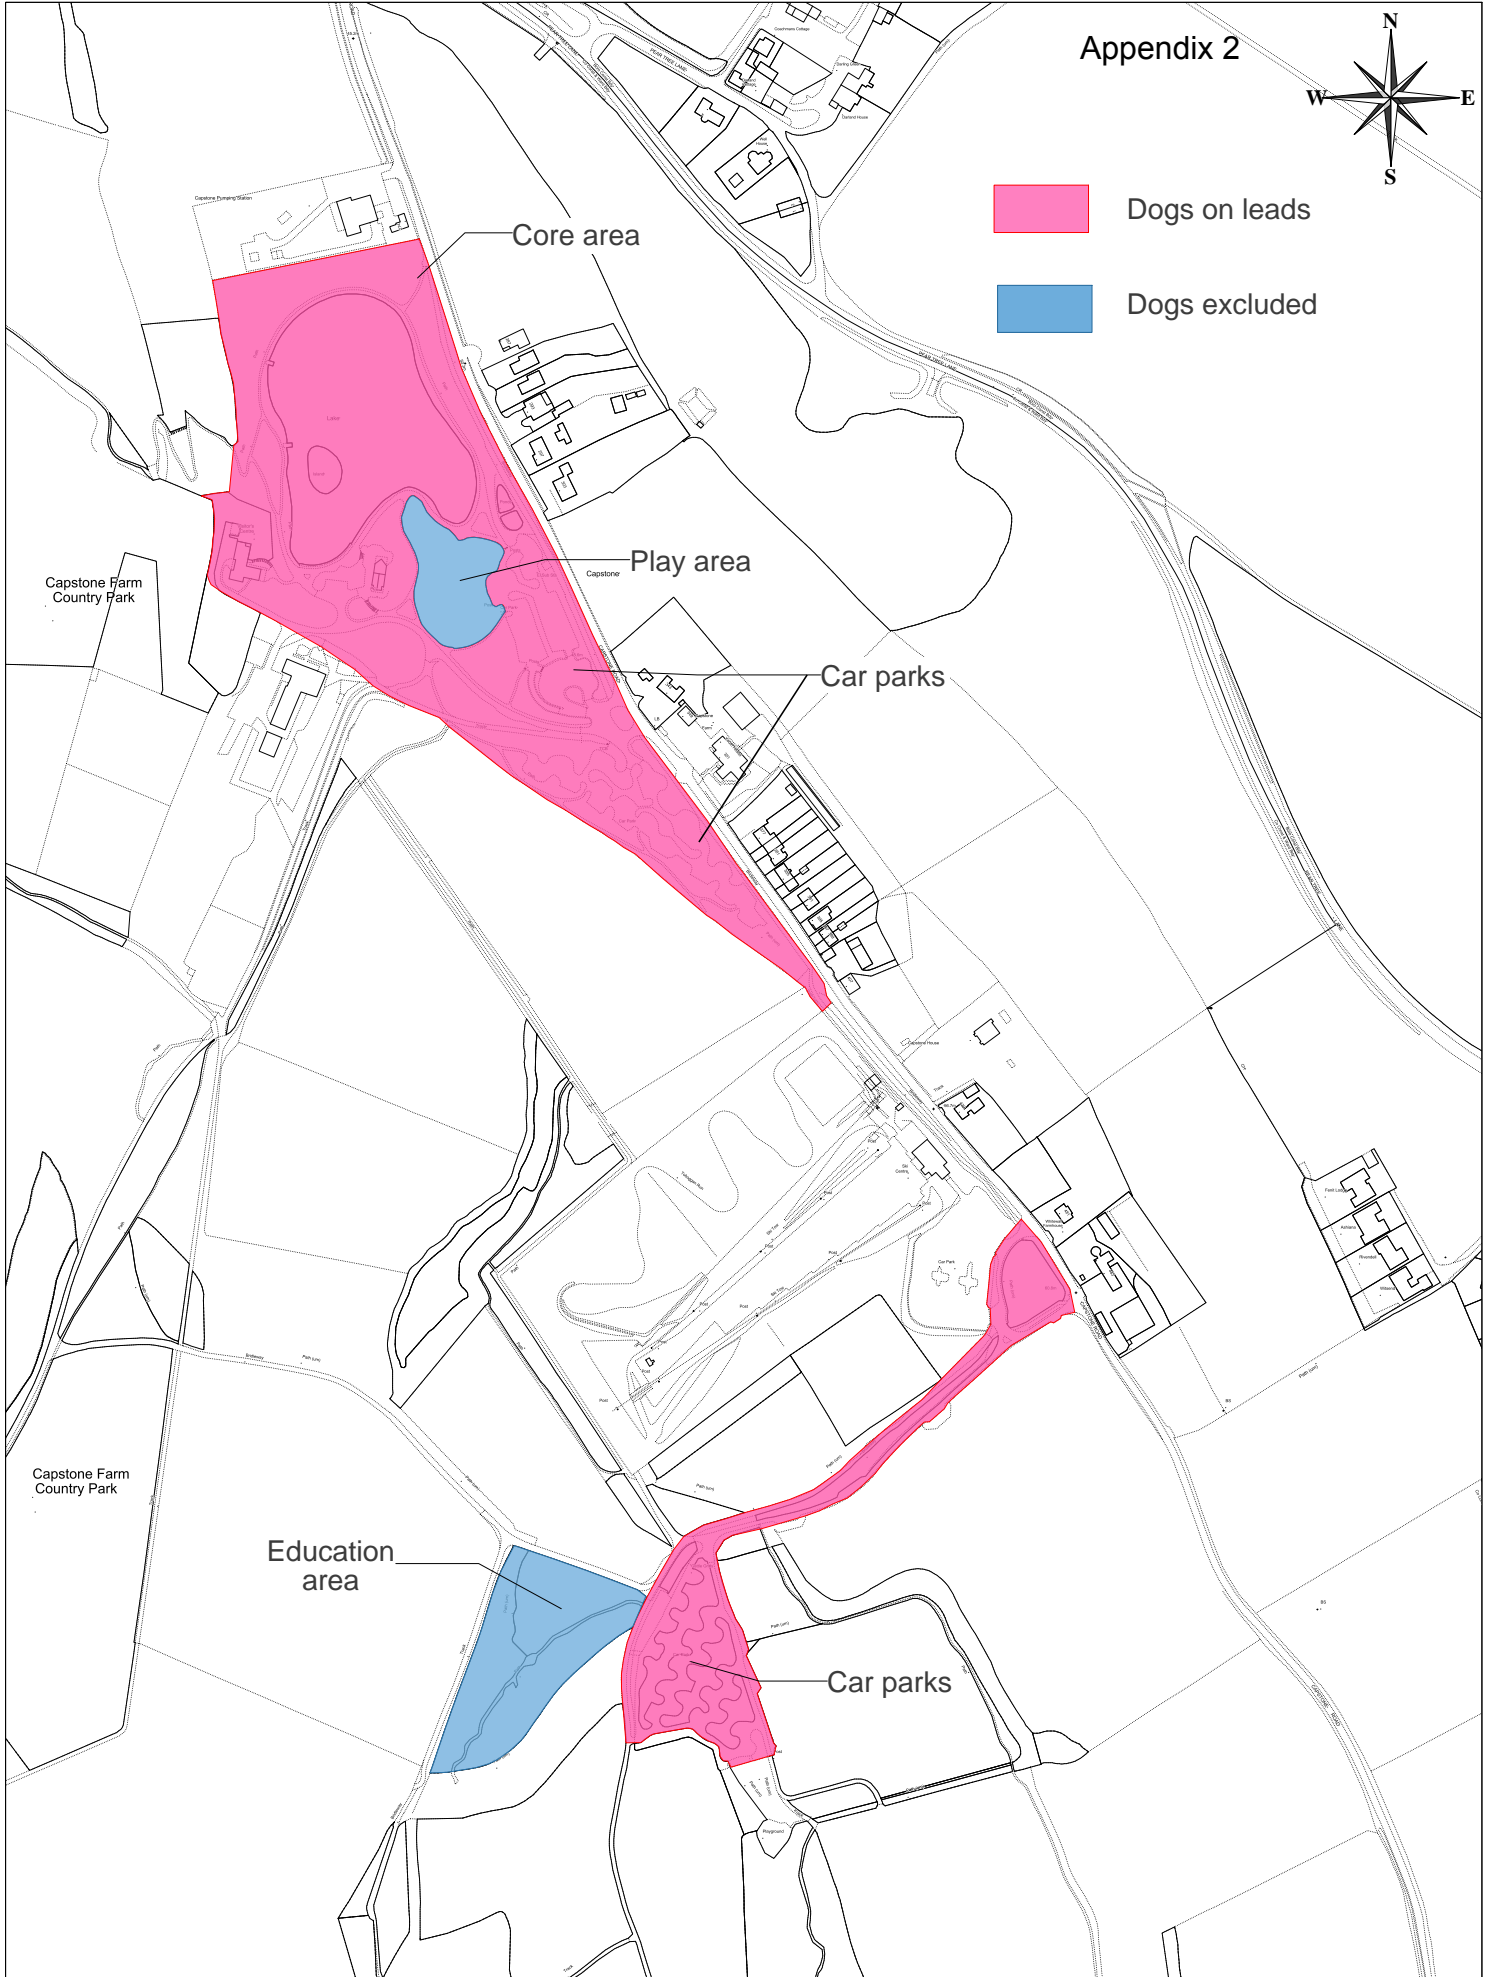

 Dogs on leads

 Dogs excluded

Capstone Farm Country Park

Scale: 1:5000 05/03/14

Appendix 2

	Dogs on leads
	Dogs excluded

Riverside Country Park

This map is reproduced from/based upon Ordnance Survey material with the permission of Ordnance Survey on behalf of the Controller of Her Majesty's Stationary Office © Crown copyright and/or database right, 2012. All rights reserved. Unauthorised reproduction infringes Crown copyright and may lead to prosecution or civil proceedings 100024225.