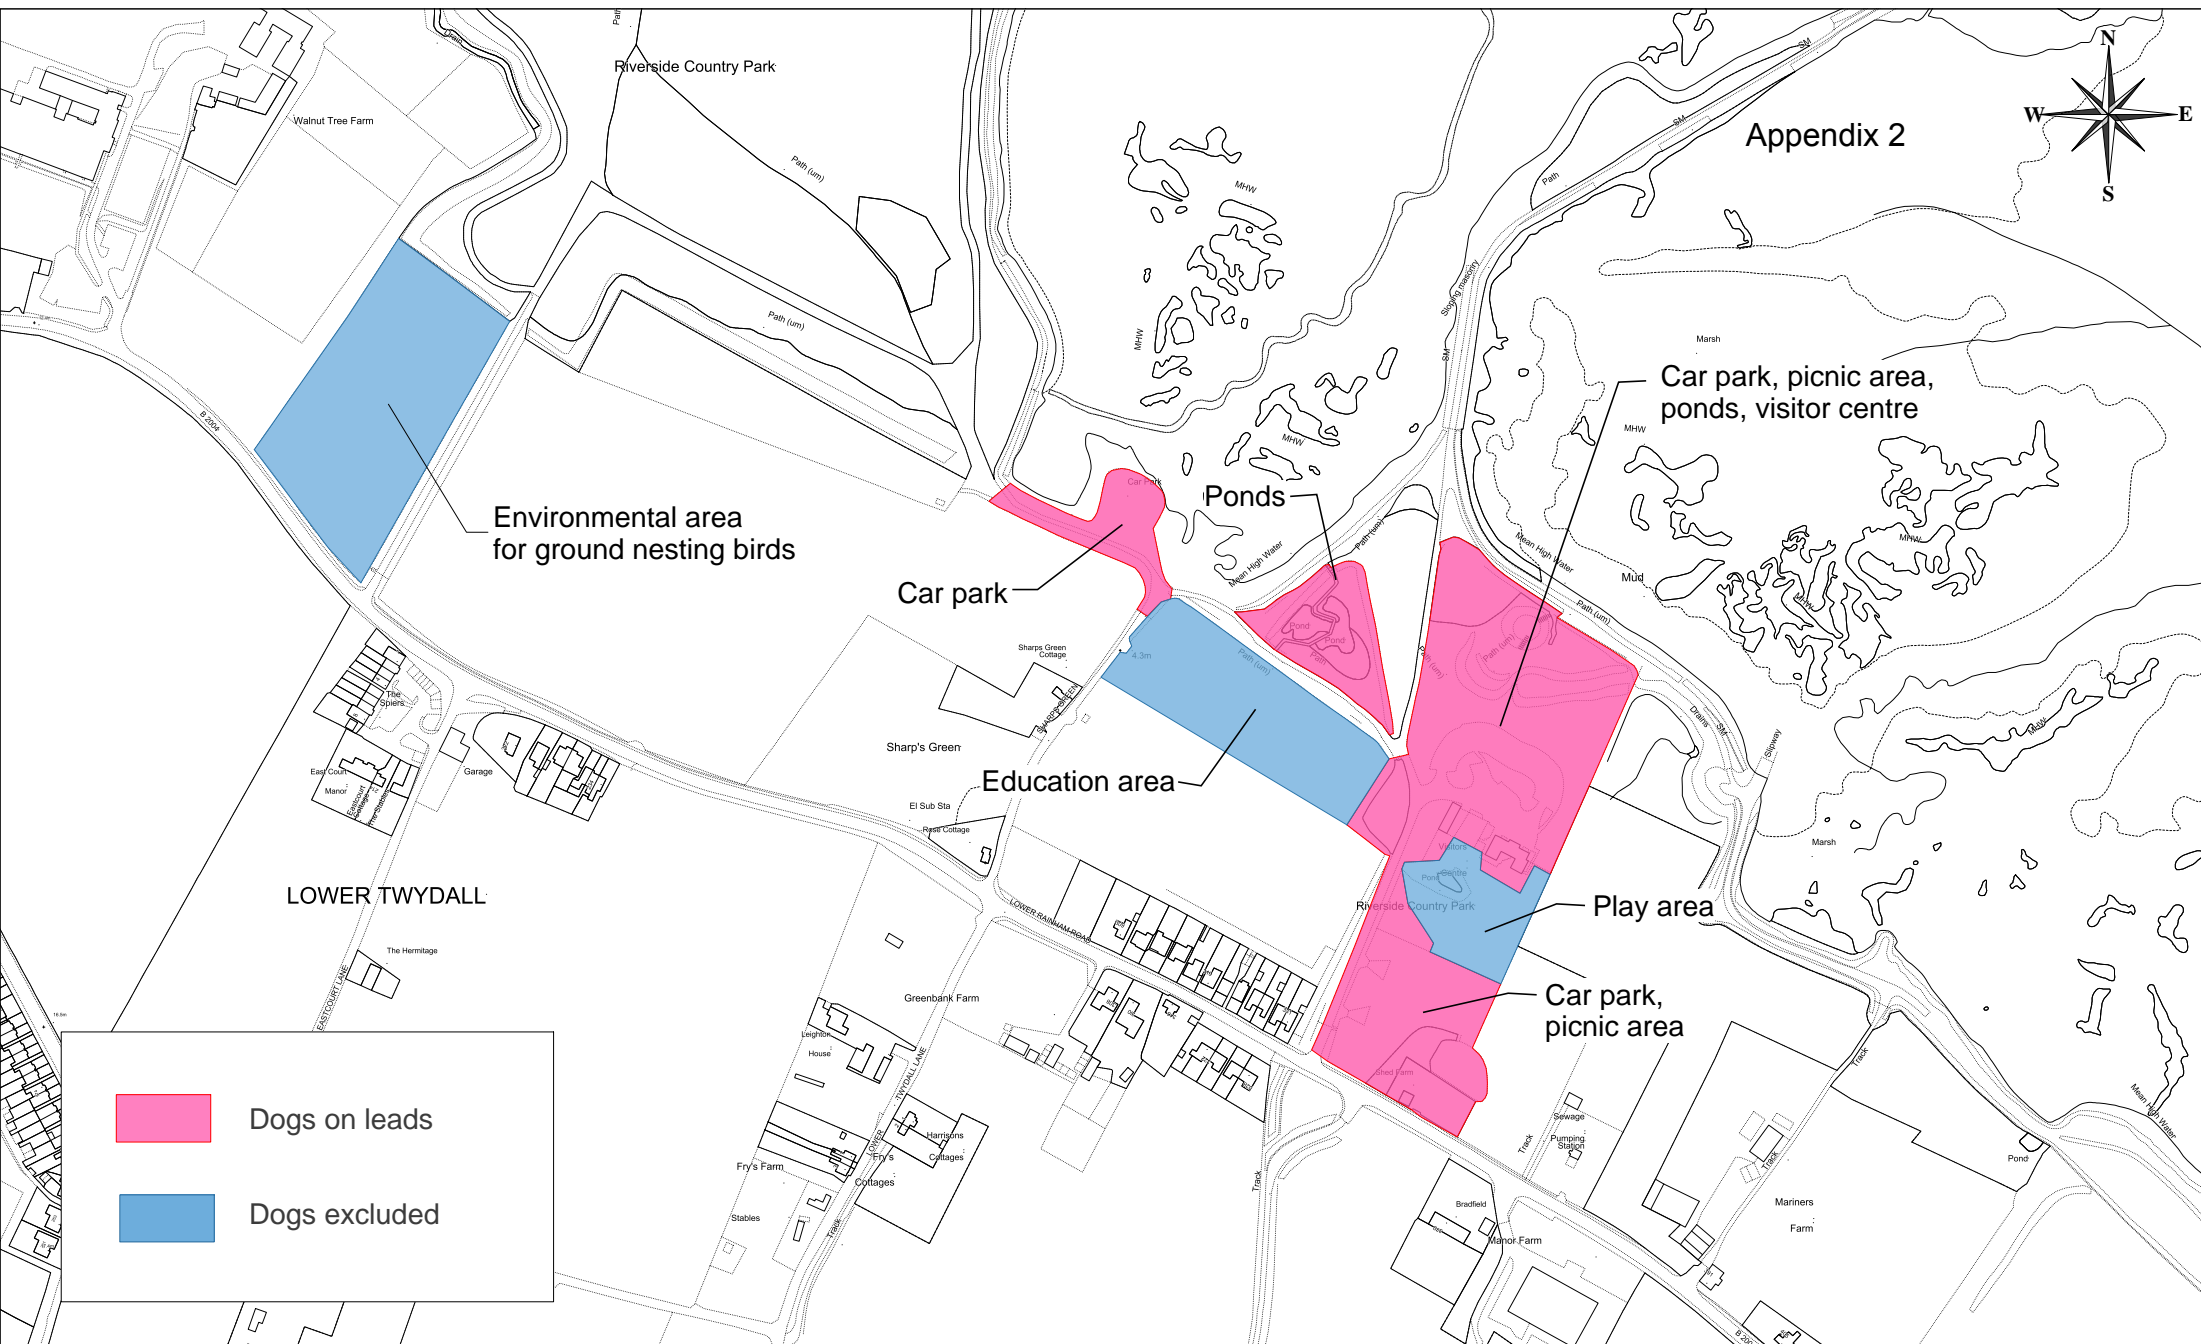

 Dogs on leads

 Dogs excluded

Capstone Farm Country Park

Scale: 1:5000 05/03/14

Appendix 2

	Dogs on leads
	Dogs excluded

Riverside Country Park

This map is reproduced from/based upon Ordnance Survey material with the permission of Ordnance Survey on behalf of the Controller of Her Majesty's Stationary Office © Crown copyright and/or database right, 2012. All rights reserved. Unauthorised reproduction infringes Crown copyright and may lead to prosecution or civil proceedings 100024225.