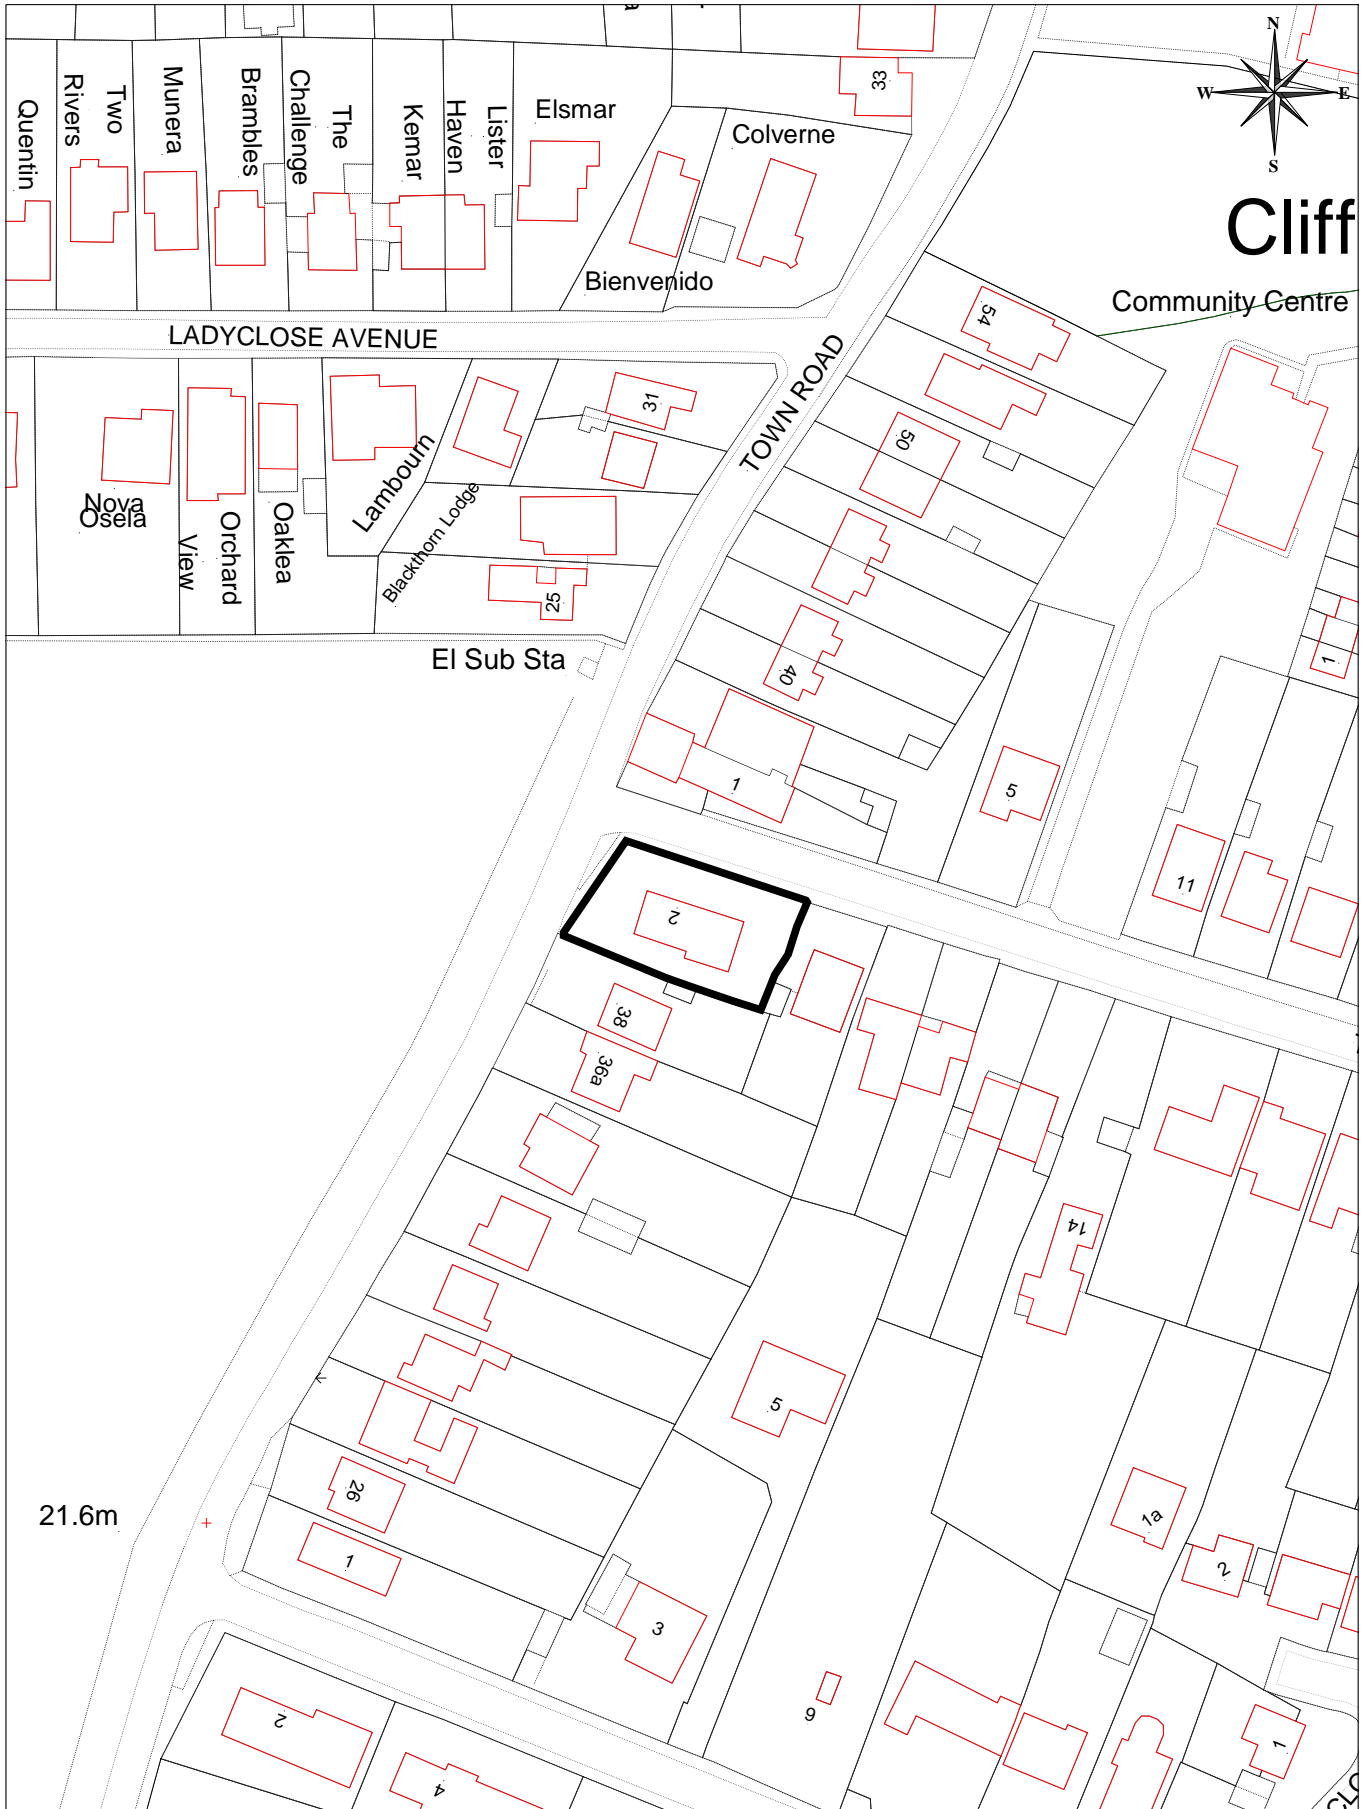

Cliff

Community Centre

21.6m

MC/17/2723 2 Tennyson Avenue, Cliffe Woods, Rochester

Scale: 1:1250 10/11/17

© Medway Council, 2012

© Crown copyright and database rights 2012 Ordnance Survey licence number 100024225.