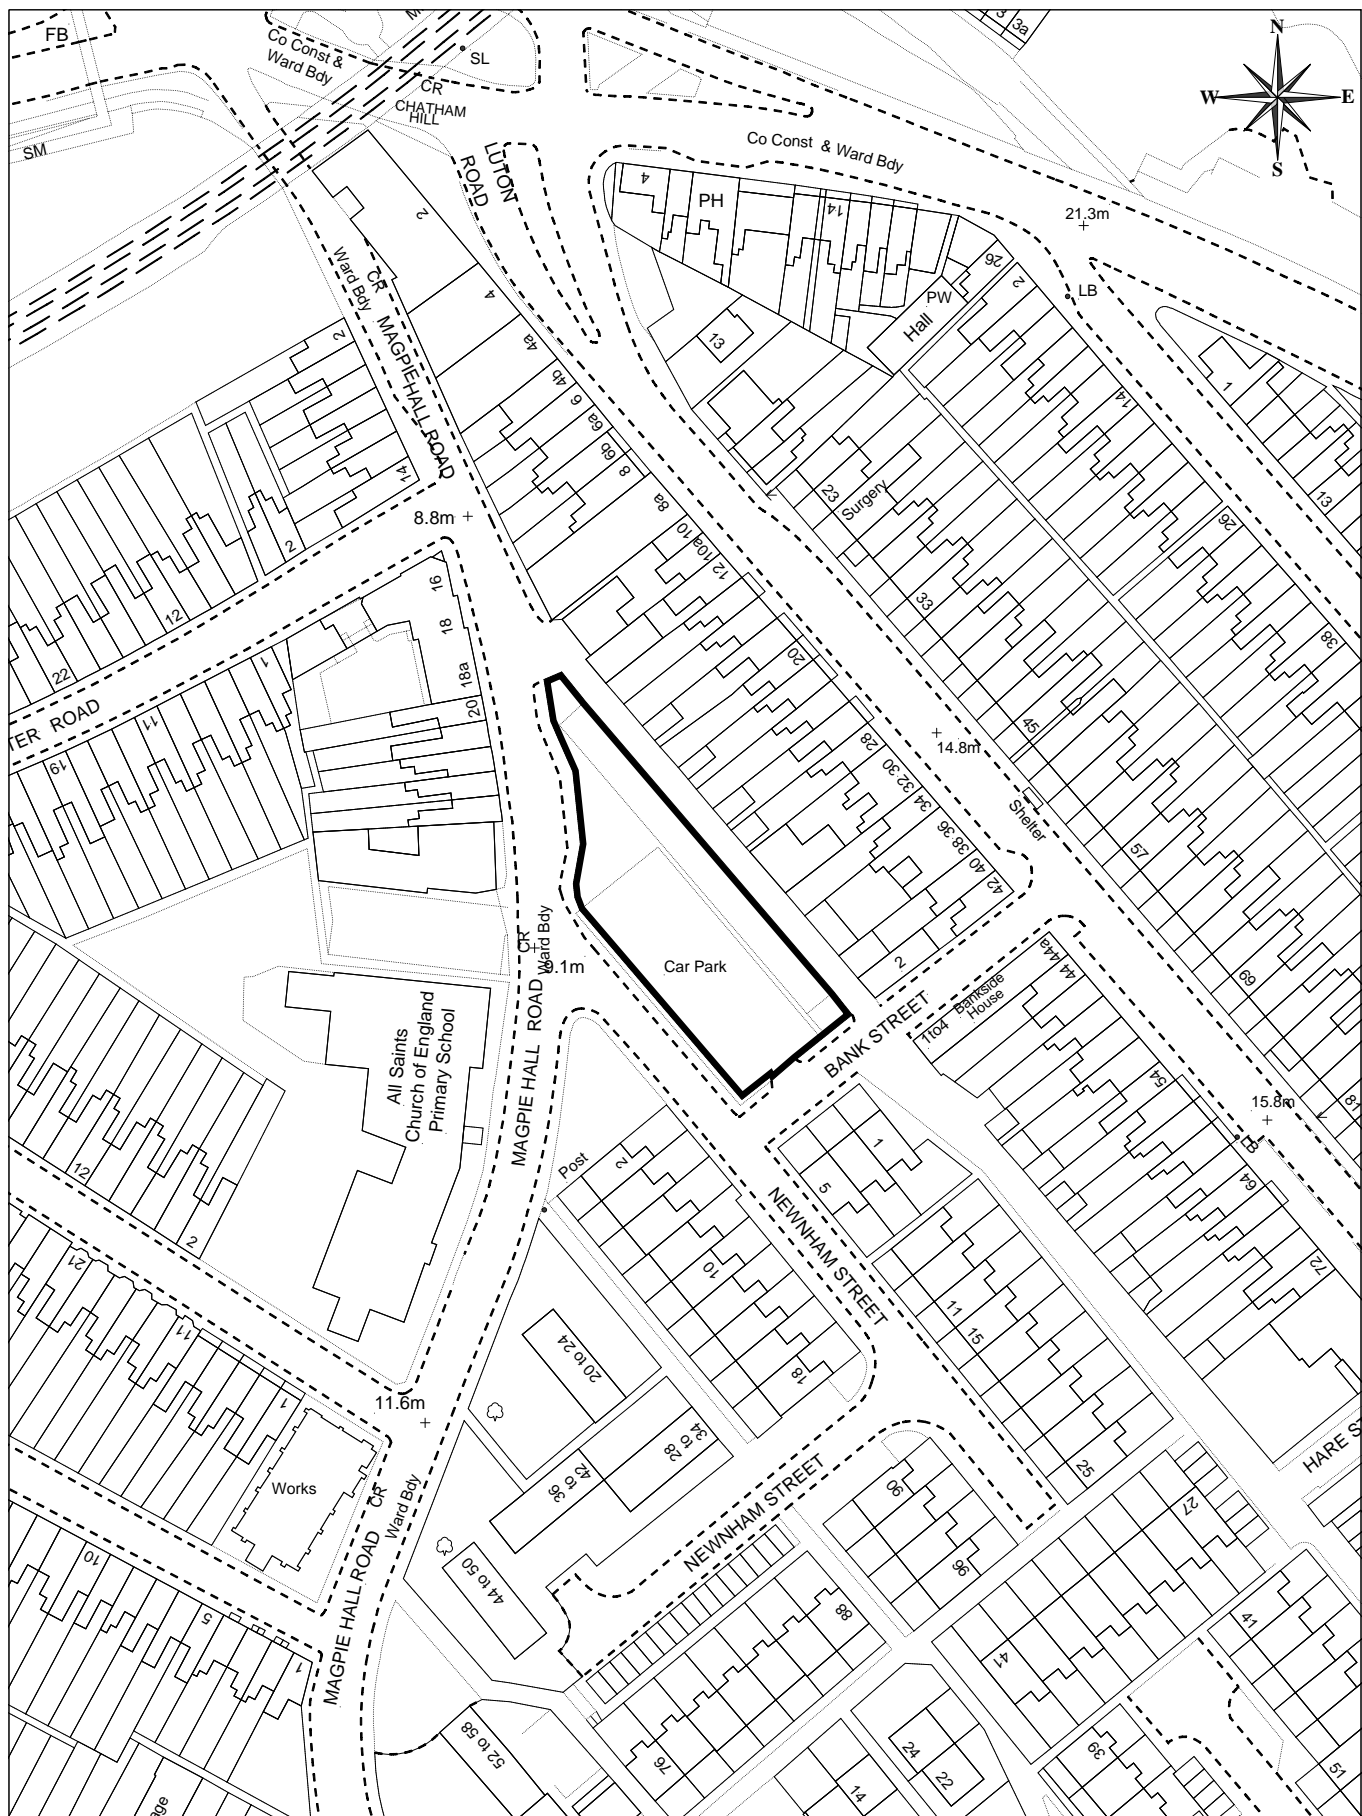

**White Road Community Centre**  
**Area = 6,183 m<sup>2</sup>**

*Serving You*

Scale: 1:1250 11/05/16

© Medway Council, 2012

**Land east of Esplanade "impromptu car park"**  
**Rochester**  
**Area = 3,764 m<sup>2</sup>**

**Serving You**

Scale: 1:1250 15/04/16

© Medway Council, 2012

**Henry Street Car Park (Magpie Hall Road)**  
**Area = 1,357 m<sup>2</sup>**

*Serving You*

Scale: 1:1250 15/04/16

**Aburound House  
Woodlands Road, Gillingham**

*Serving You*

Scale: 1:1250 18/04/16