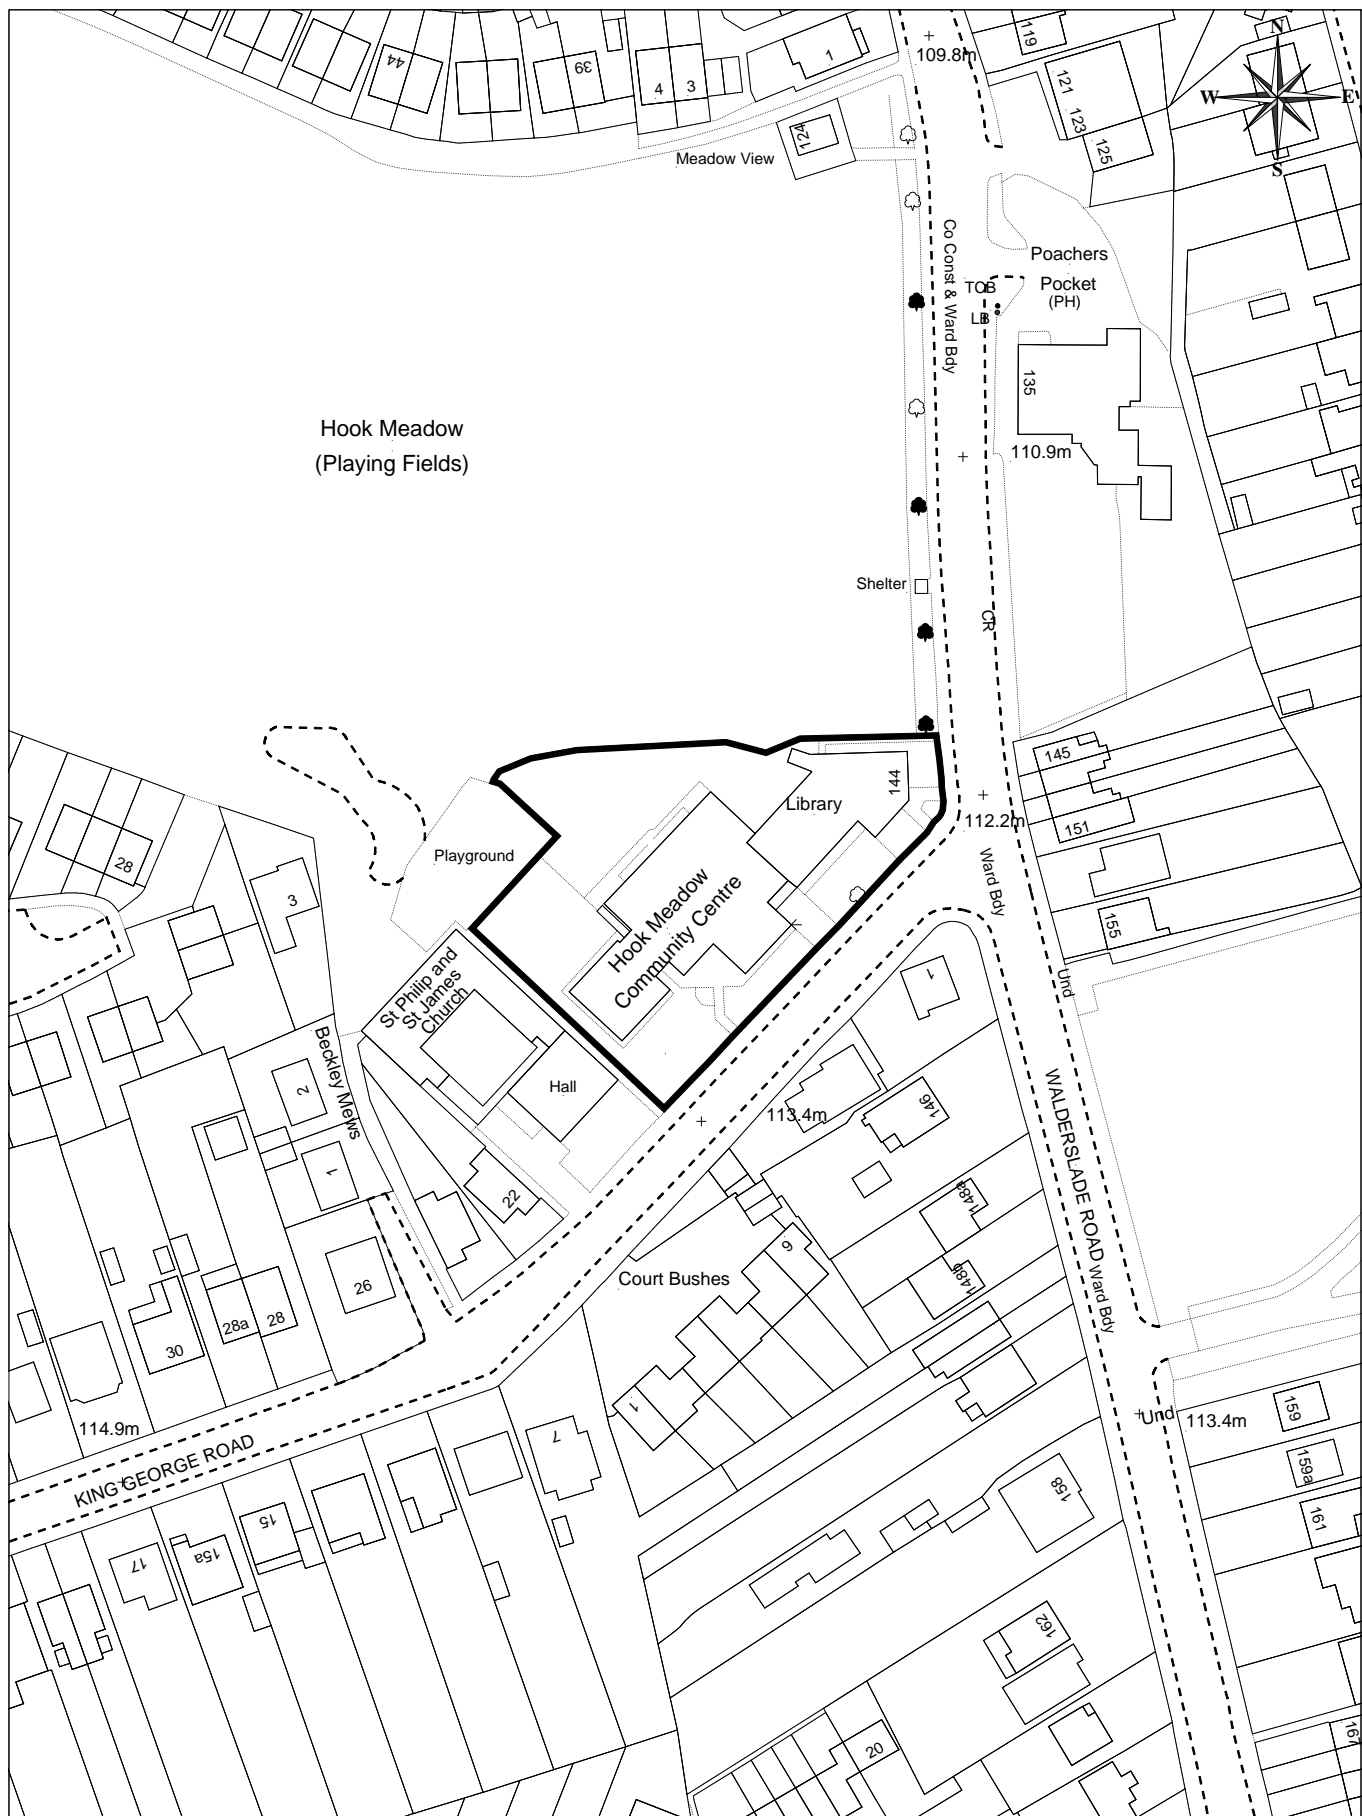

**Disabled Car Park  
Rochester  
Area = 584 m<sup>2</sup>**

**Serving You**

Scale: 1:1250 15/04/16

Hook Meadow  
(Playing Fields)

# Hook Meadow Community Centre / Library

Area = 2,967 m<sup>2</sup>

© Crown copyright and database rights 2012 Ordnance Survey licence number 100024225.

Serving You

Scale: 1:1250 18/04/16

© Medway Council, 2012

**White Road Community Centre**  
**Area = 6,183 m<sup>2</sup>**

*Serving You*

Scale: 1:1250 11/05/16

© Medway Council, 2012

**Land east of Esplanade "impromptu car park"**  
**Rochester**  
**Area = 3,764 m<sup>2</sup>**

*Serving You*

Scale: 1:1250 18/04/16