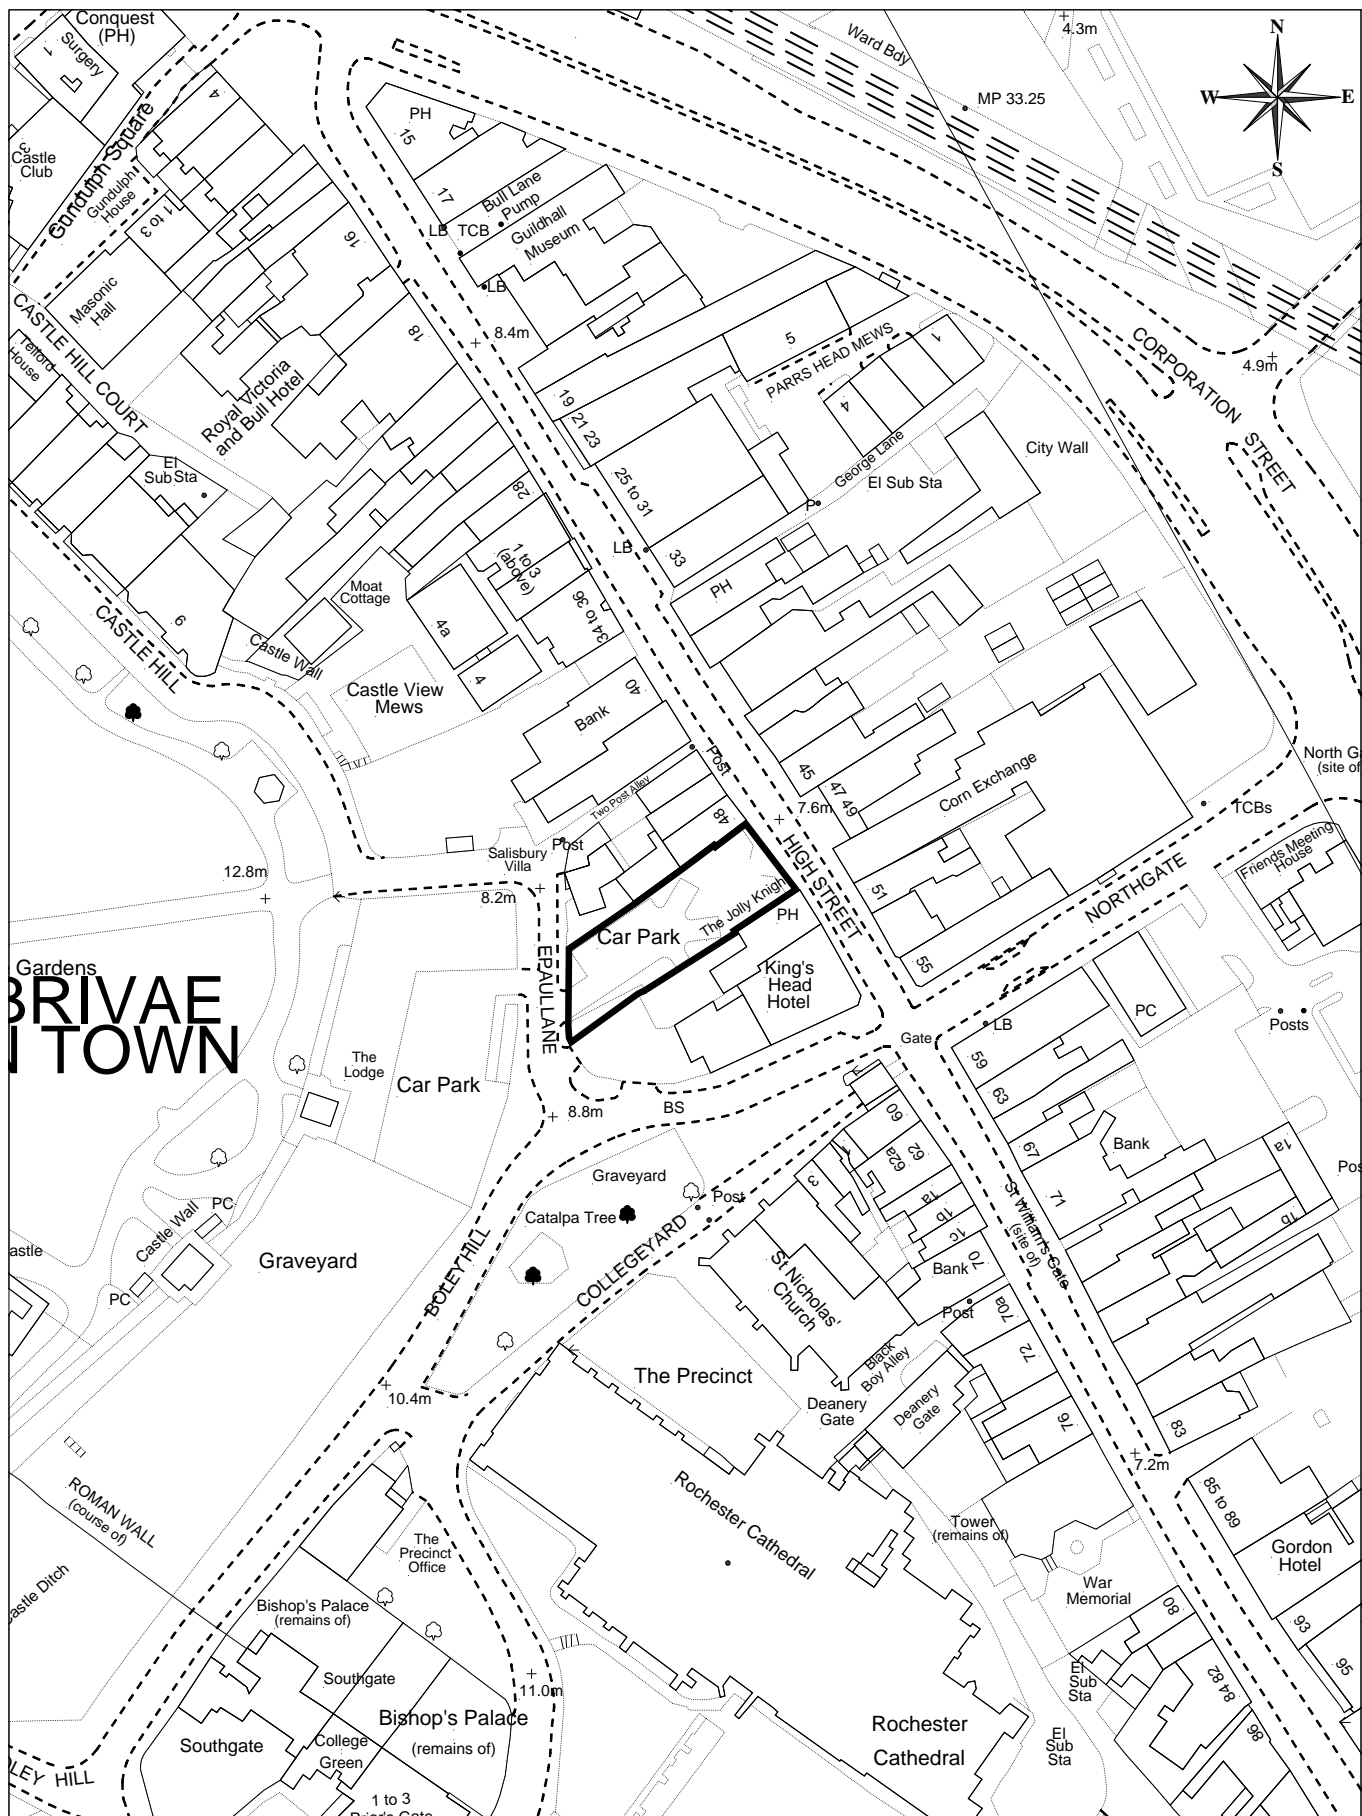

**Whiffens Avenue Car Park**  
**Chatham**  
**Area = 4,998 m<sup>2</sup>**

© Crown copyright and database rights 2012 Ordnance Survey licence number 100024225.

Serving You

Scale: 1:1250 15/04/16

© Medway Council, 2012

**Disabled Car Park  
Rochester  
Area = 584 m<sup>2</sup>**

**Serving You**

Scale: 1:1250 15/04/16

Hook Meadow  
(Playing Fields)

# Hook Meadow Community Centre / Library

Area = 2,967 m<sup>2</sup>

© Crown copyright and database rights 2012 Ordnance Survey licence number 100024225.

Serving You

Scale: 1:1250 18/04/16

© Medway Council, 2012

**White Road Community Centre**  
**Area = 6,183 m<sup>2</sup>**

*Serving You*

Scale: 1:1250 11/05/16

© Medway Council, 2012

**Land east of Esplanade "impromptu car park"**  
**Rochester**  
**Area = 3,764 m<sup>2</sup>**