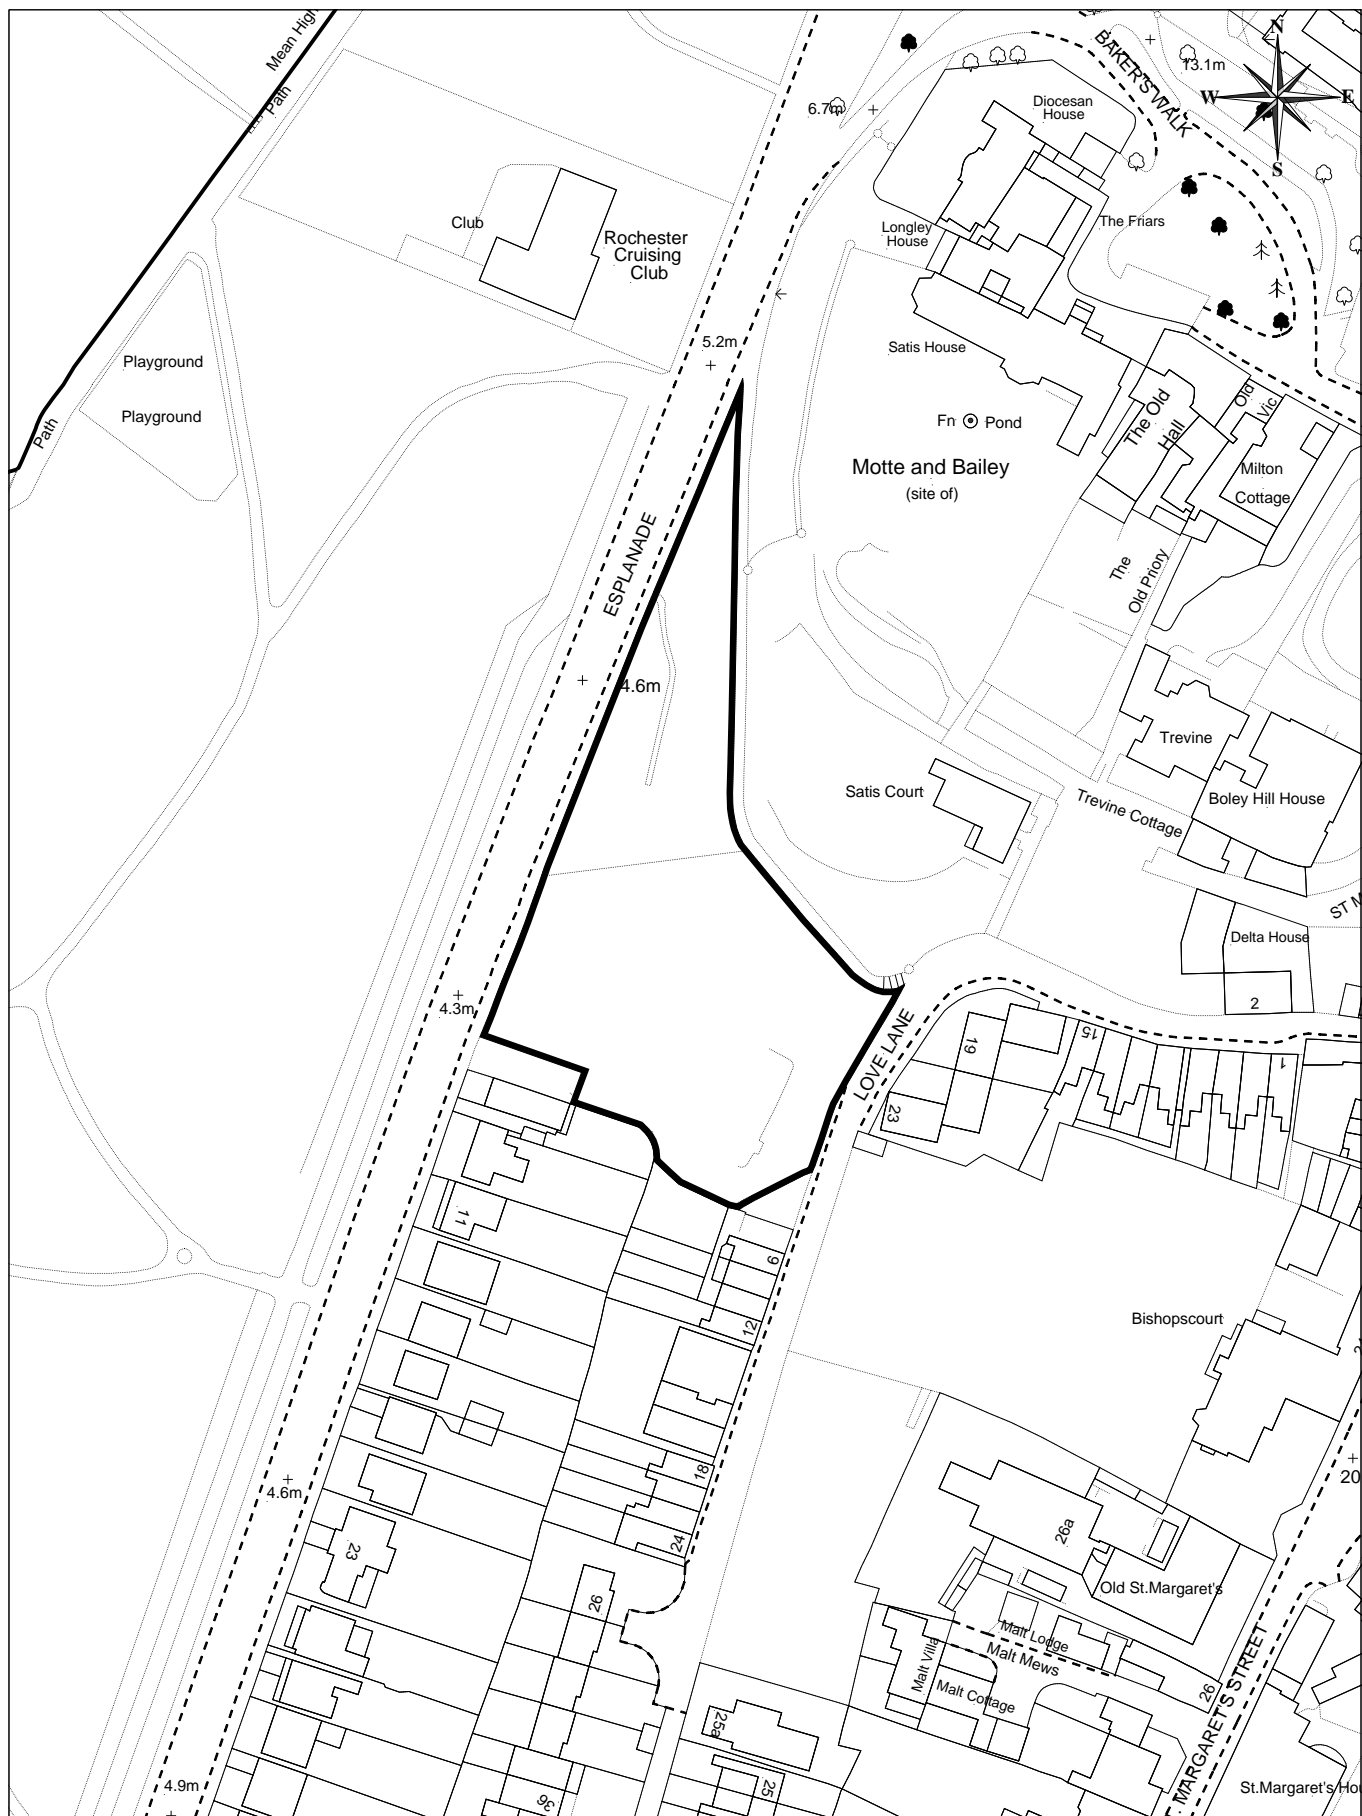

**Disabled Car Park  
Rochester  
Area = 584 m<sup>2</sup>**

**Serving You**

Scale: 1:1250 15/04/16

Hook Meadow  
(Playing Fields)

# Hook Meadow Community Centre / Library

Area = 2,967 m<sup>2</sup>

© Crown copyright and database rights 2012 Ordnance Survey licence number 100024225.

Serving You

Scale: 1:1250 18/04/16

© Medway Council, 2012

**White Road Community Centre**  
**Area = 6,183 m<sup>2</sup>**

*Serving You*

Scale: 1:1250 11/05/16

© Medway Council, 2012

**Land east of Esplanade "impromptu car park"**  
**Rochester**  
**Area = 3,764 m<sup>2</sup>**

*Serving You*

Scale: 1:1250 18/04/16