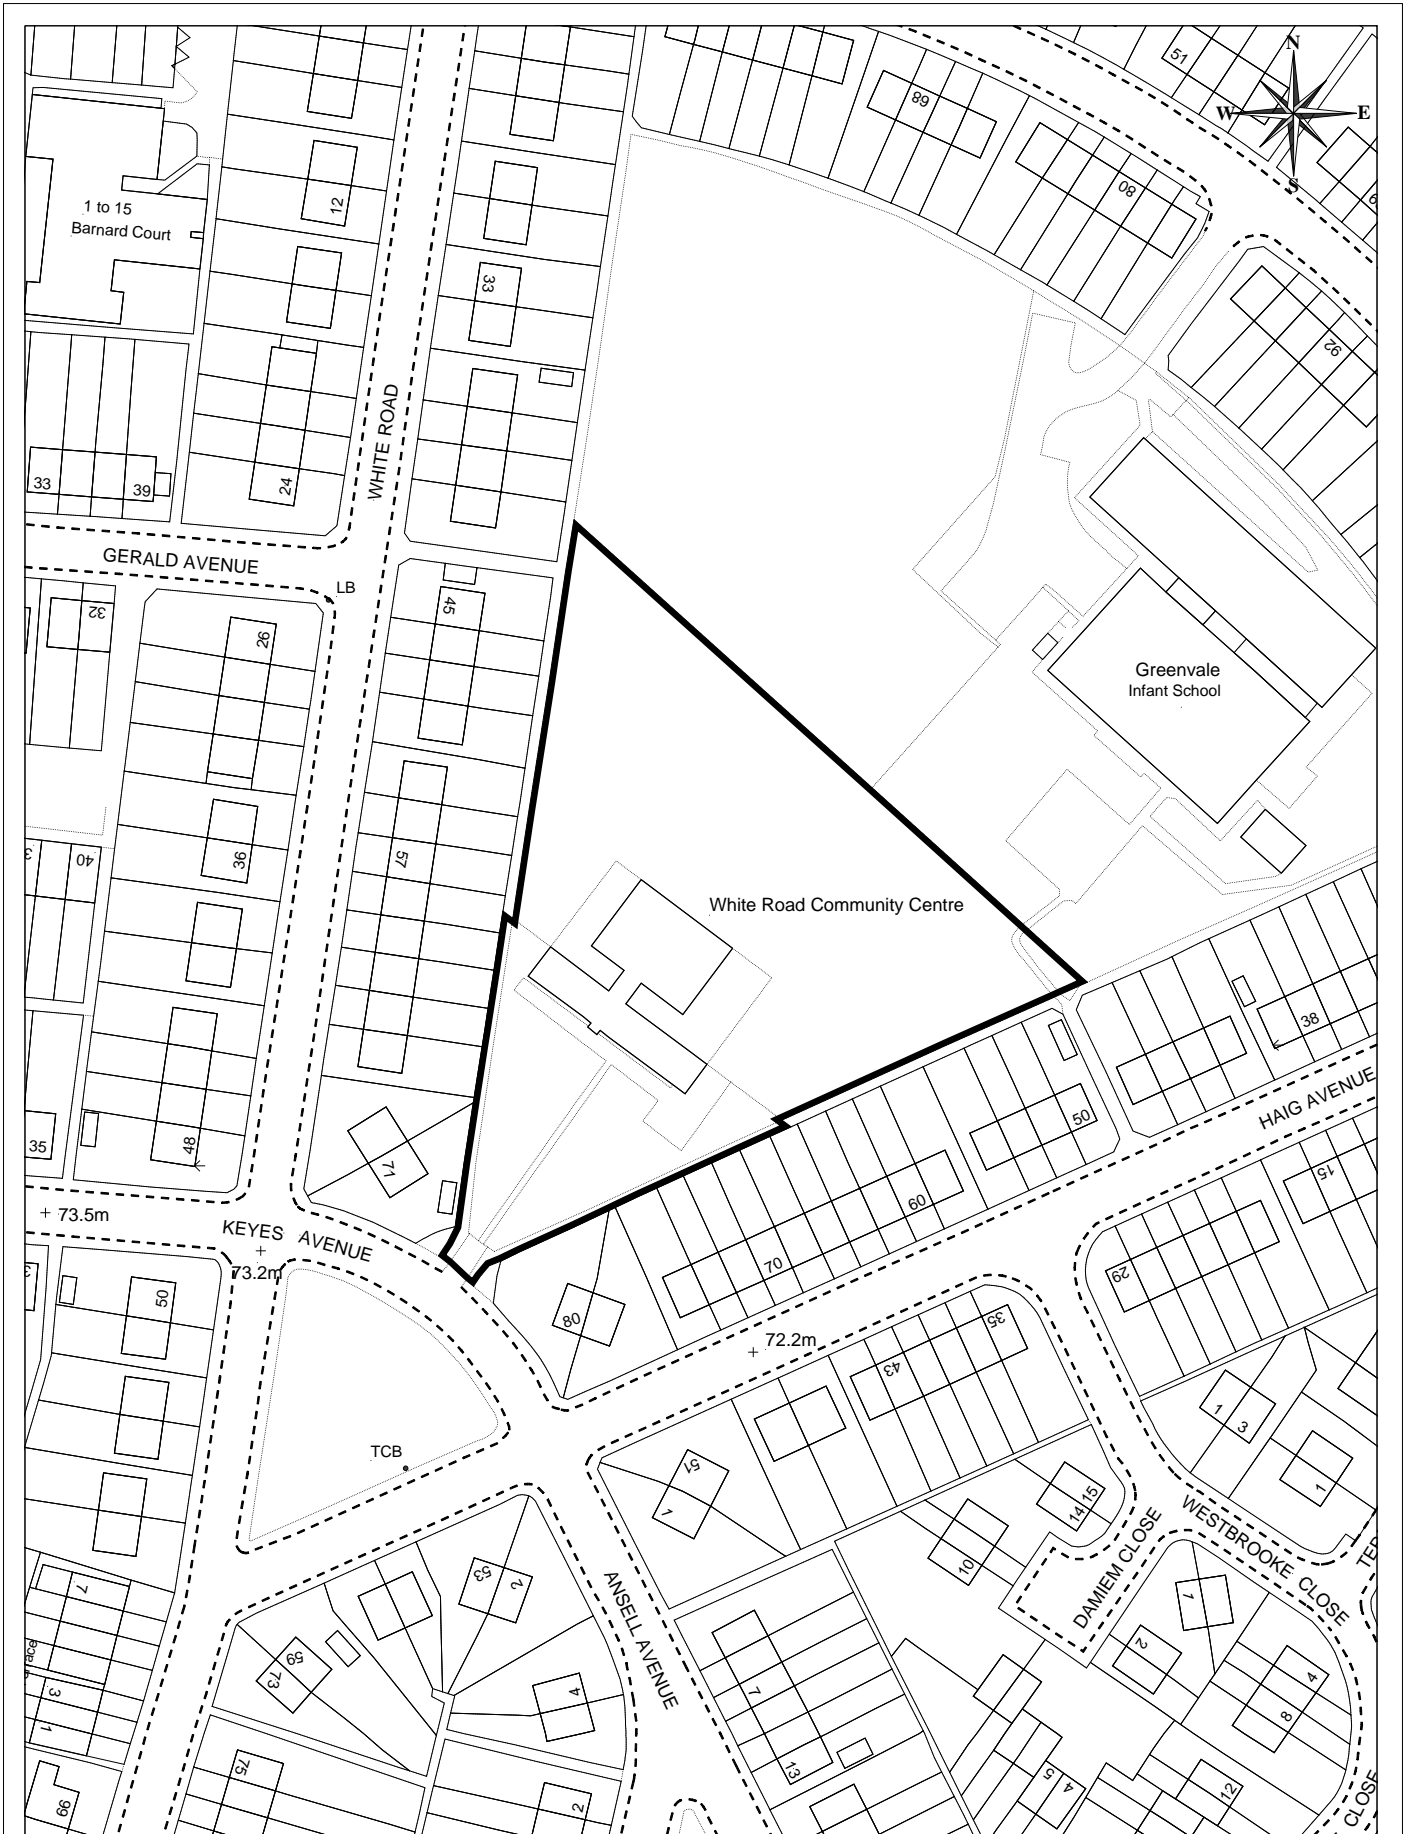

**Disabled Car Park  
Rochester  
Area = 584 m<sup>2</sup>**

**Serving You**

Scale: 1:1250 15/04/16

Hook Meadow  
(Playing Fields)

# Hook Meadow Community Centre / Library

Area = 2,967 m<sup>2</sup>

© Crown copyright and database rights 2012 Ordnance Survey licence number 100024225.

Serving You

Scale: 1:1250 18/04/16

© Medway Council, 2012

**White Road Community Centre**  
**Area = 6,183 m<sup>2</sup>**

*Serving You*

Scale: 1:1250 11/05/16

© Medway Council, 2012

**Land east of Esplanade "impromptu car park"**  
**Rochester**  
**Area = 3,764 m<sup>2</sup>**

*Serving You*

Scale: 1:1250 18/04/16