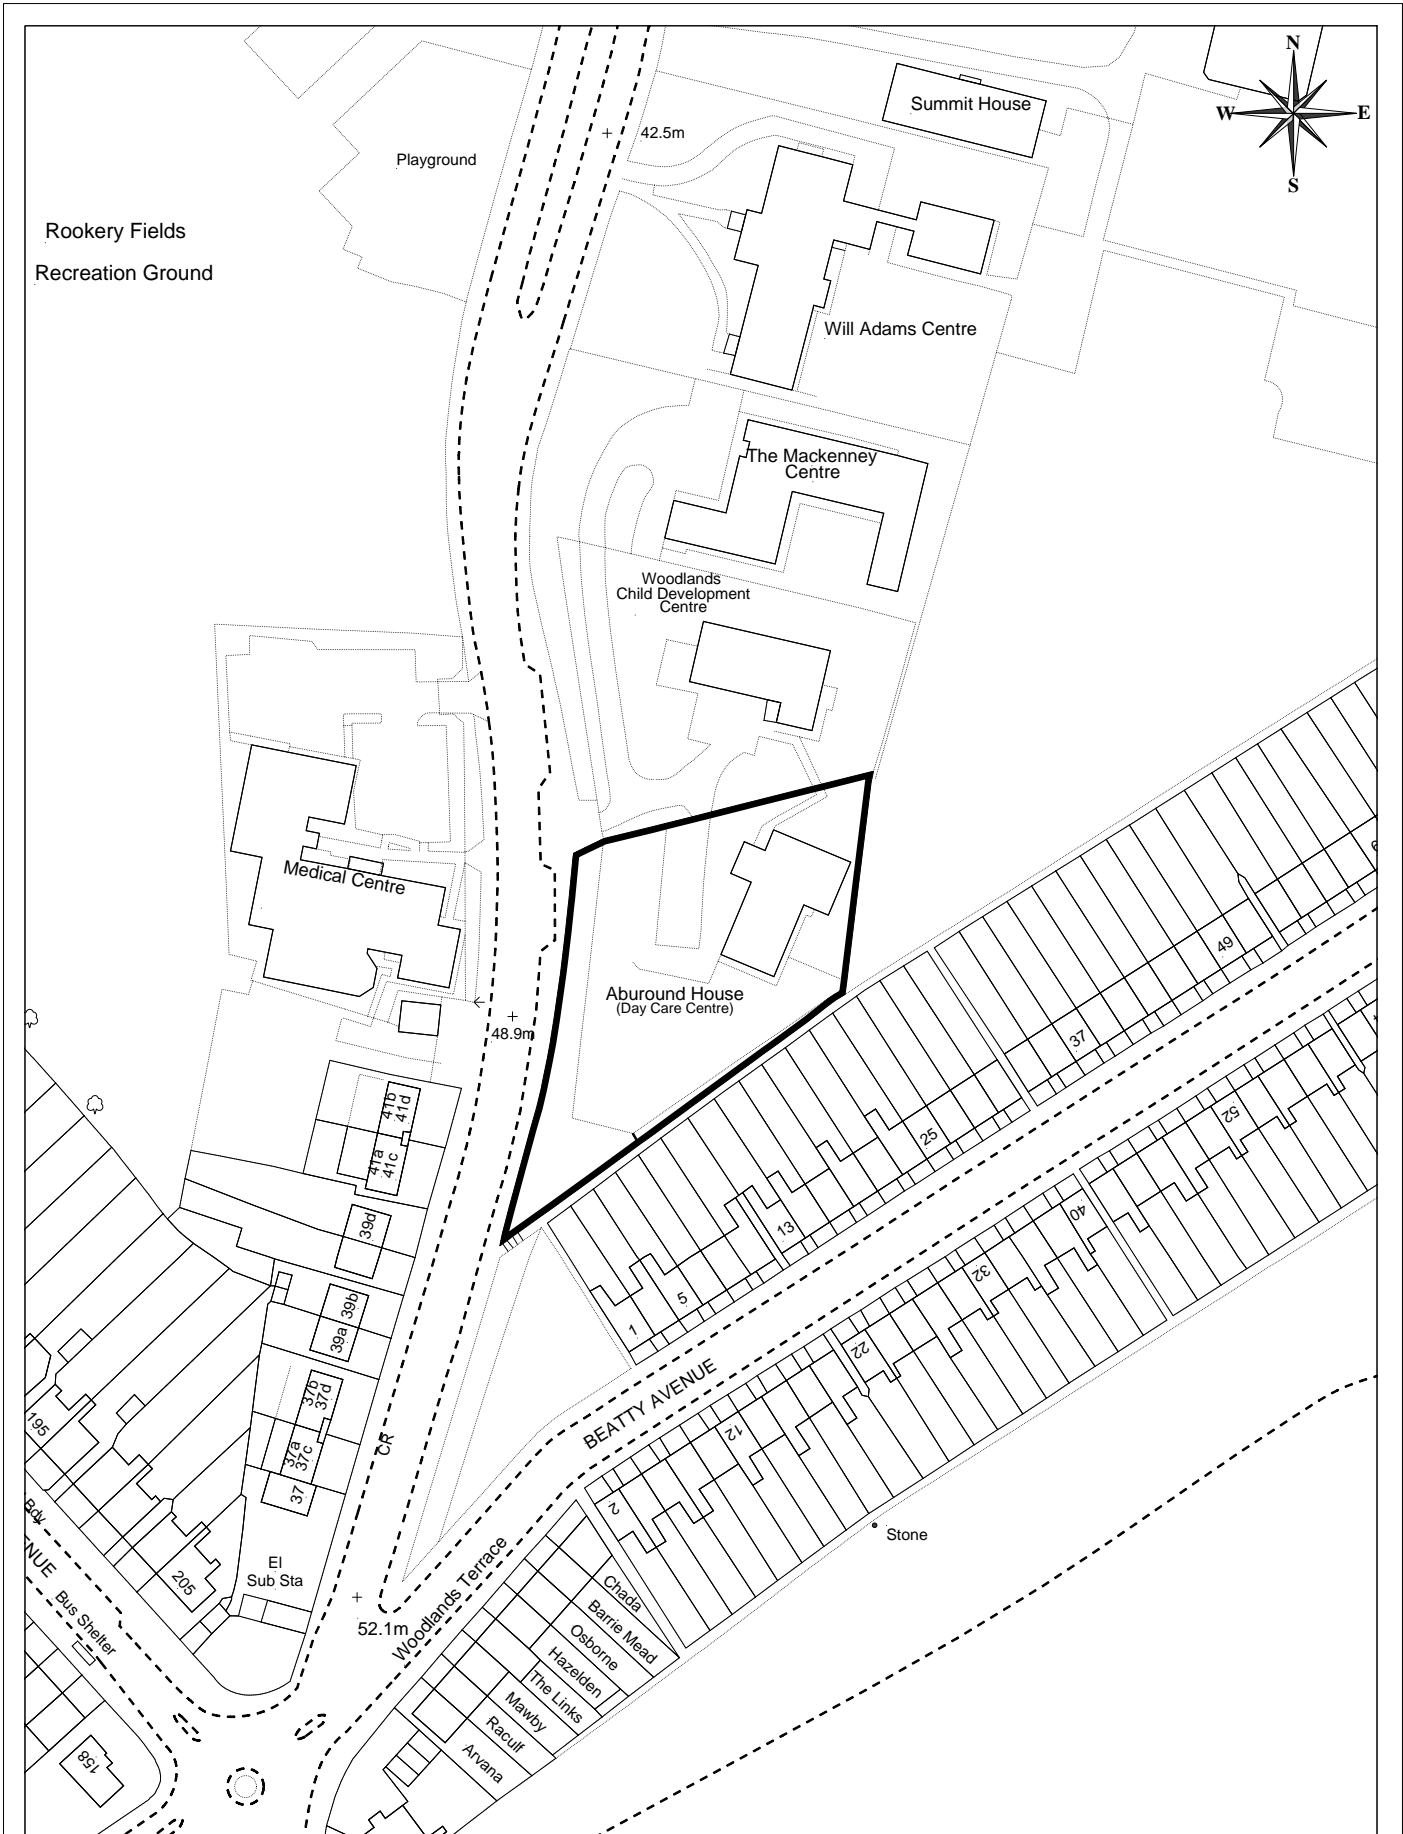

**White Road Community Centre**  
**Area = 6,183 m<sup>2</sup>**

*Serving You*

Scale: 1:1250 11/05/16

© Medway Council, 2012

**Land east of Esplanade "impromptu car park"**  
**Rochester**  
**Area = 3,764 m<sup>2</sup>**

**Serving You**

Scale: 1:1250 15/04/16

© Medway Council, 2012

**Henry Street Car Park (Magpie Hall Road)**  
**Area = 1,357 m<sup>2</sup>**

*Serving You*

Scale: 1:1250 15/04/16

**Aburound House  
Woodlands Road, Gillingham**

*Serving You*

Scale: 1:1250 18/04/16