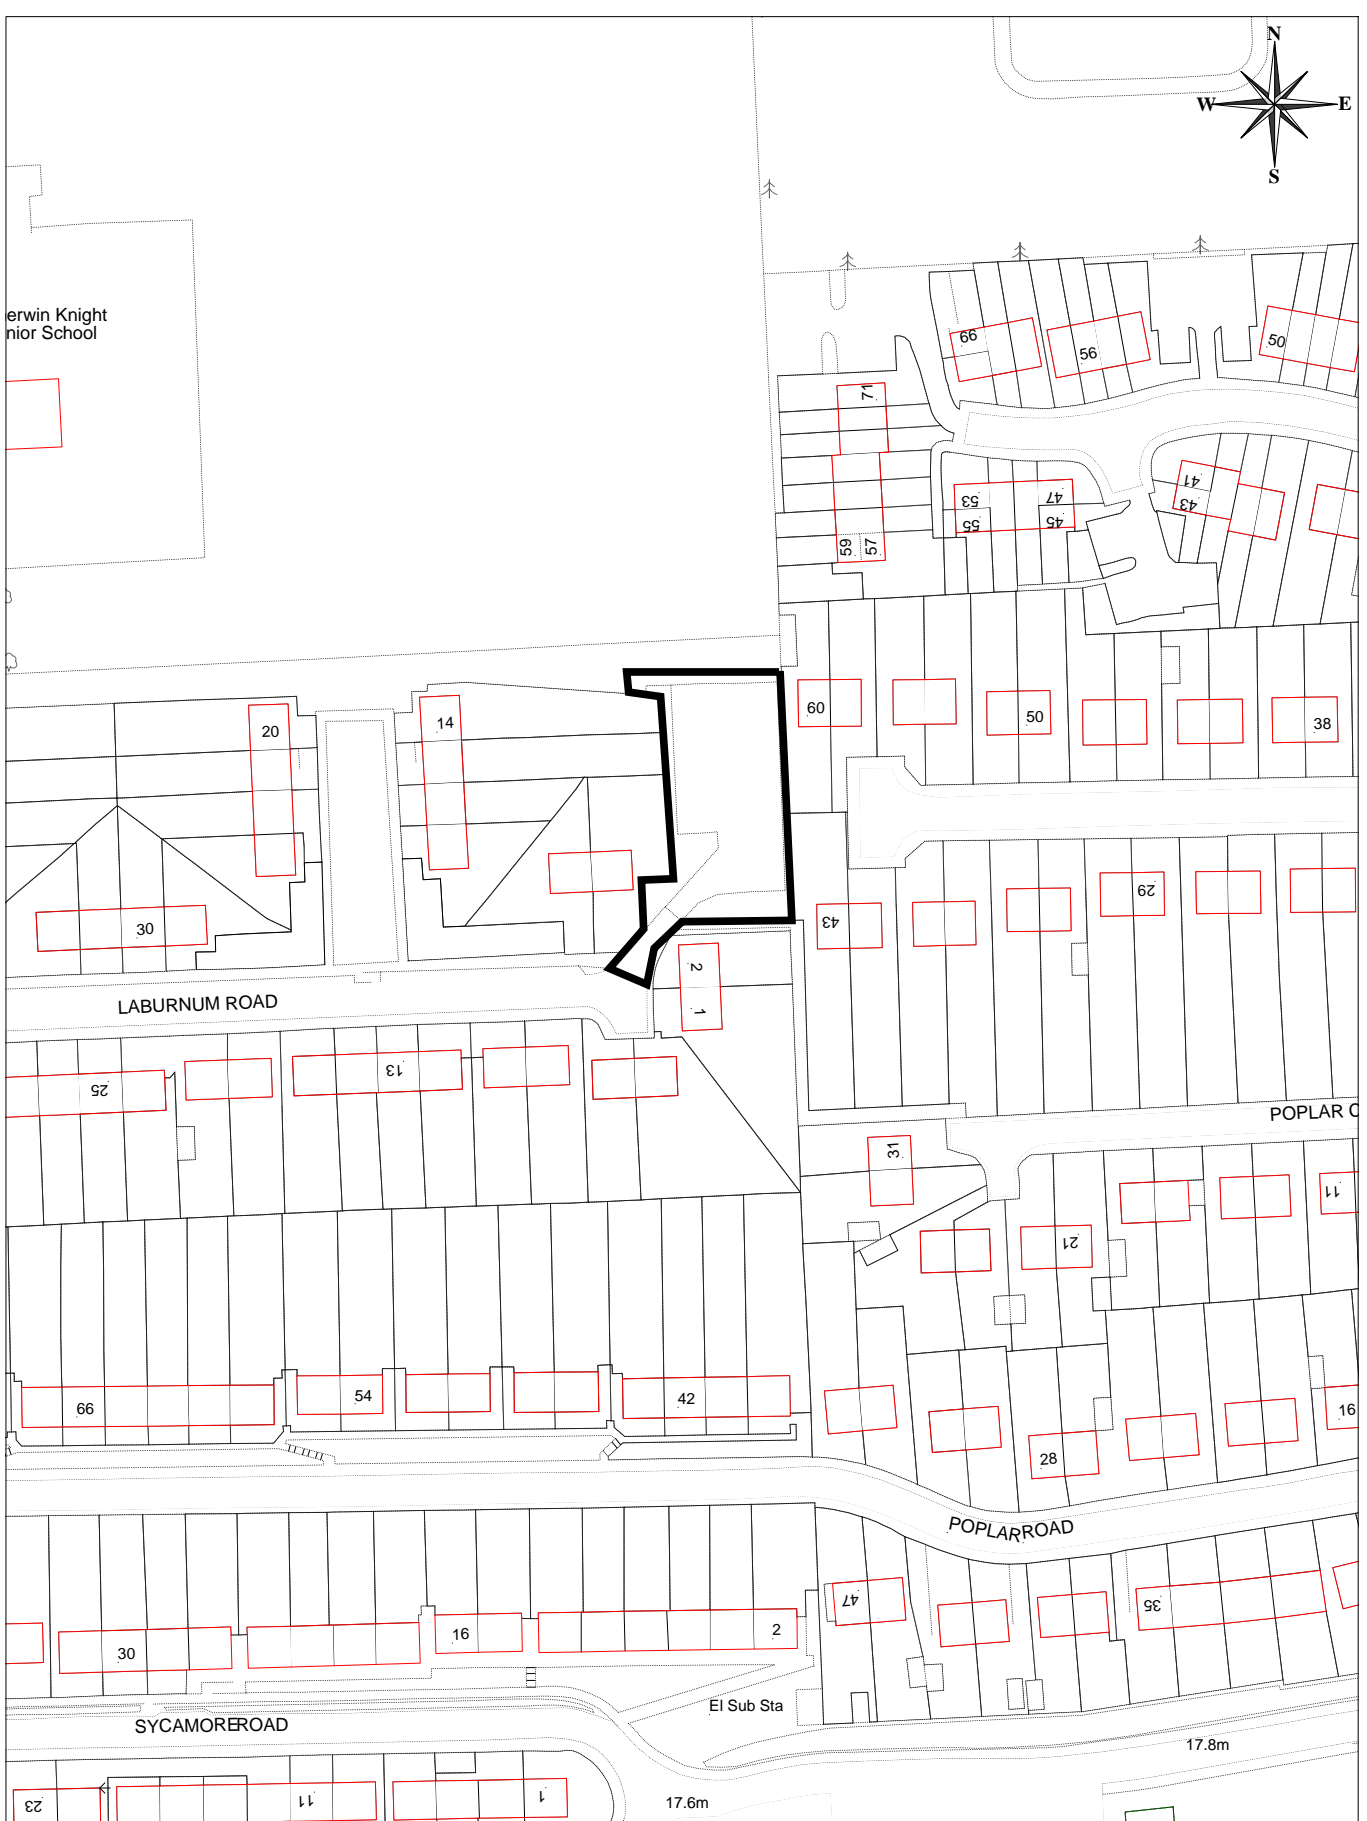

Erwin Knight
Senior School

MC/15/4129 Land Adj 2 & 4 Laburnum Road Strood

Scale: 1:1250 18/04/16
© Medway Council, 2012

Metres
© Crown copyright and database rights 2012 Ordnance Survey licence number 100024225.