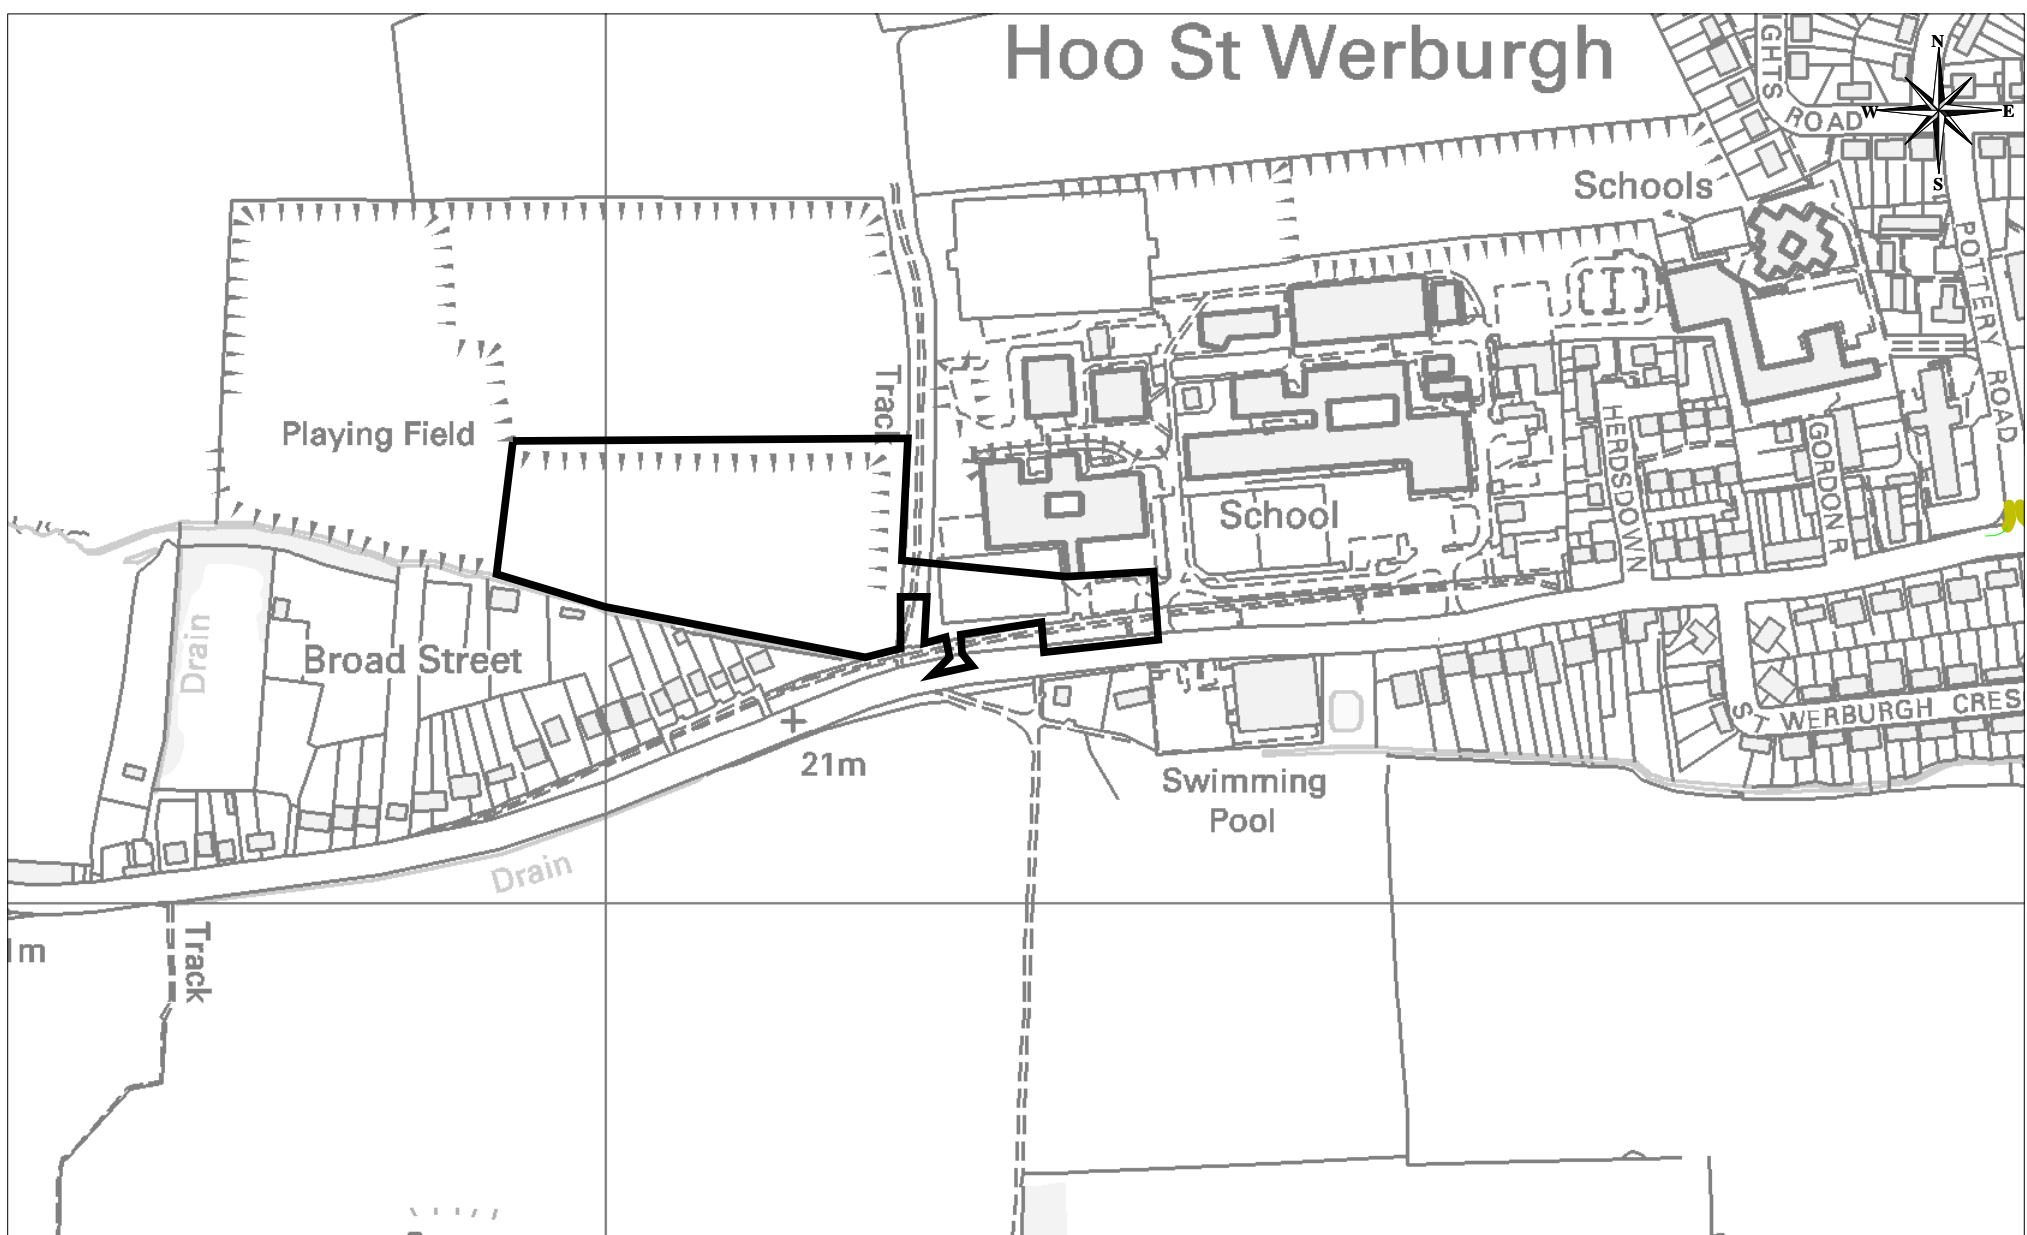

Hoo St Werburgh

MC/16/1845 Land to the West of The Hundred Hoo Academy Main Road Hoo St Werburgh Rochester

Scale: 1:4000 11/07/16

© Medway Council, 2012