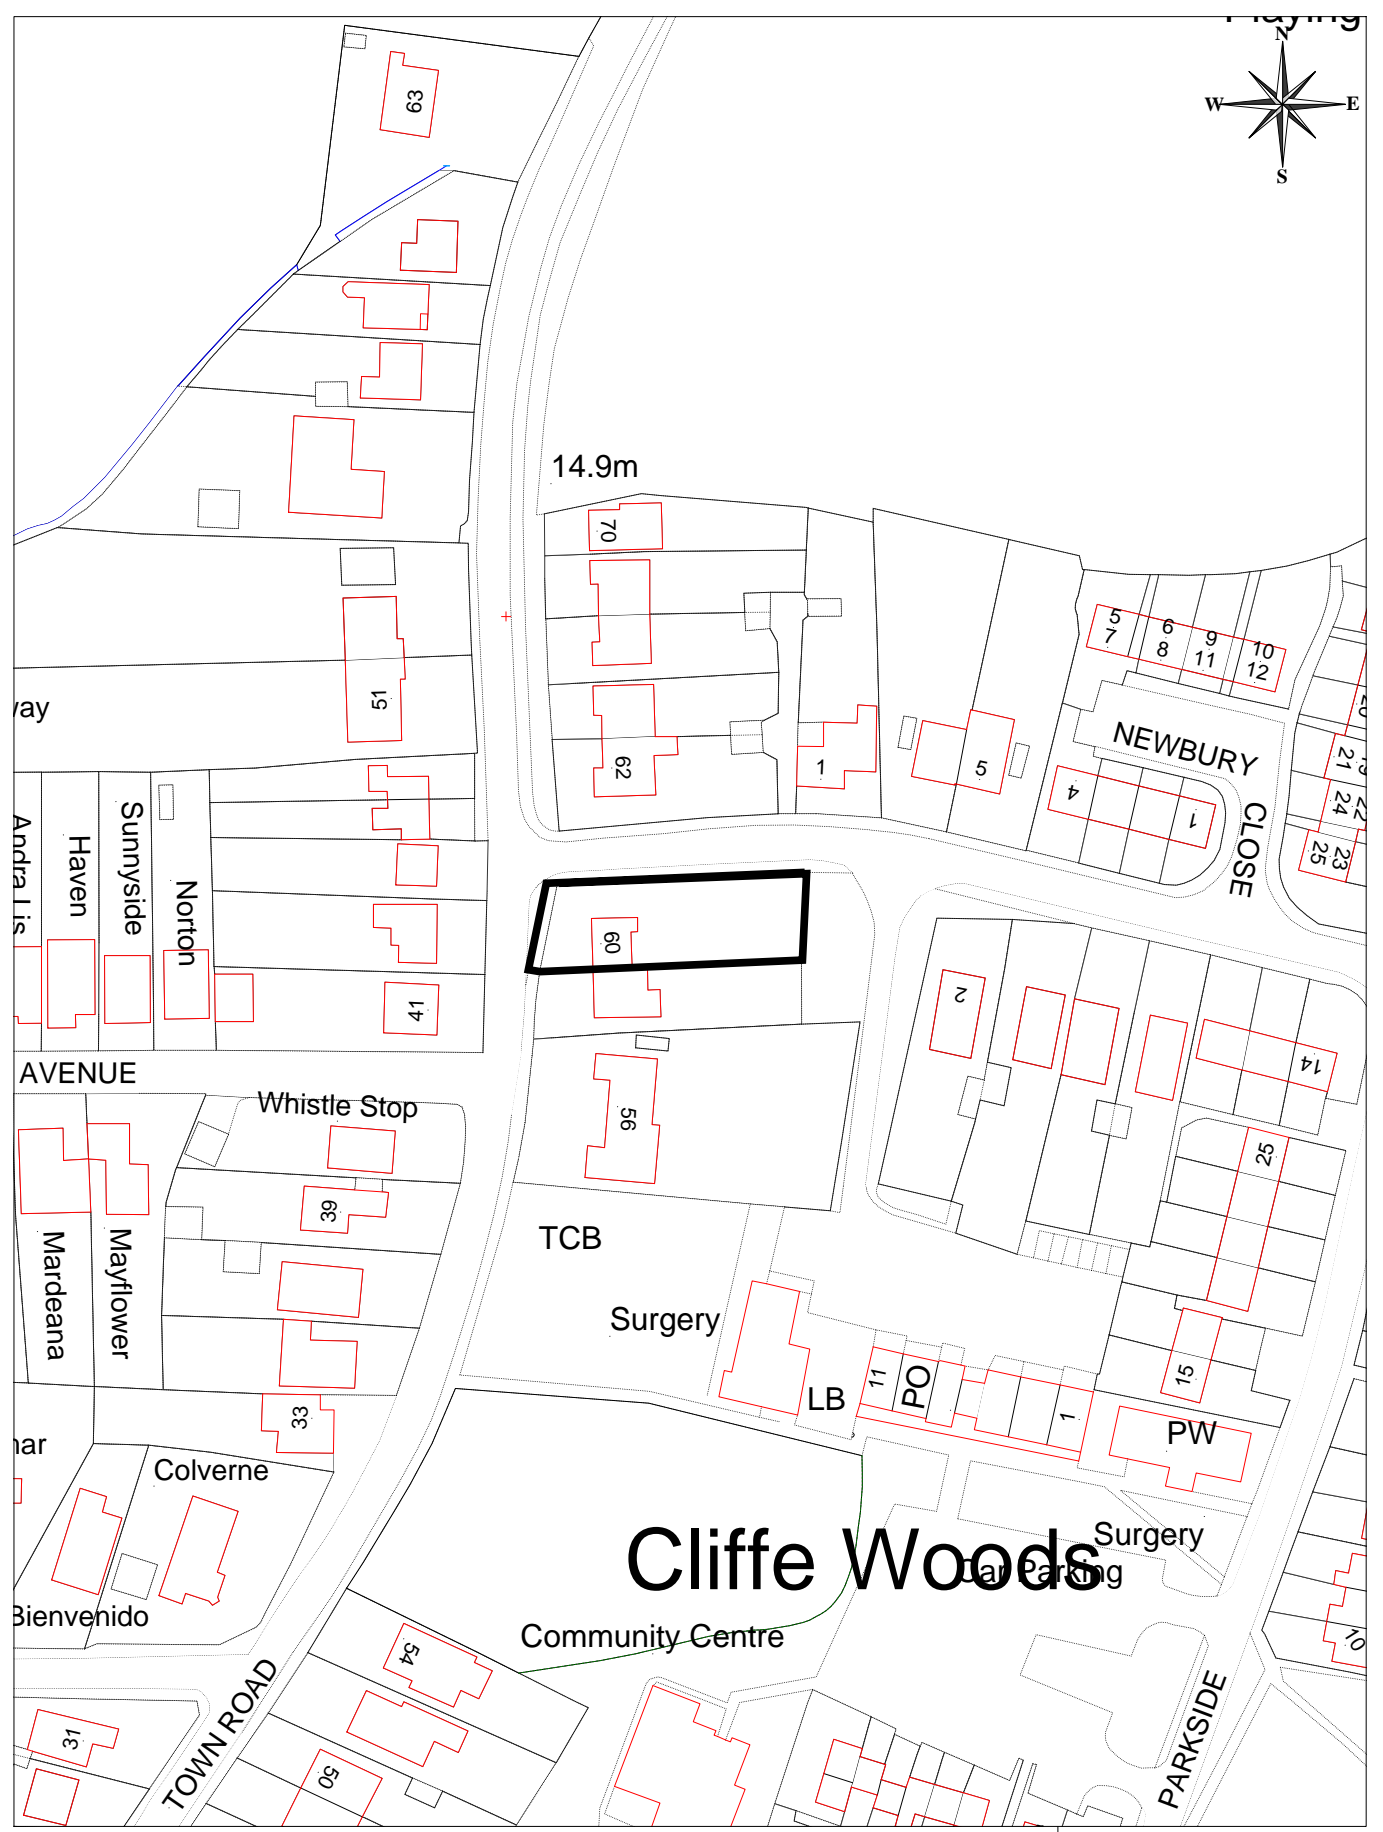

14.9m

Cliffe Woods

MC/16/0403 Felicity, 60 Town Road Cliffe Woods Rochester

Scale: 1:1250 18/04/16
© Medway Council, 2012

© Crown copyright and database rights 2012 Ordnance Survey licence number 100024225.