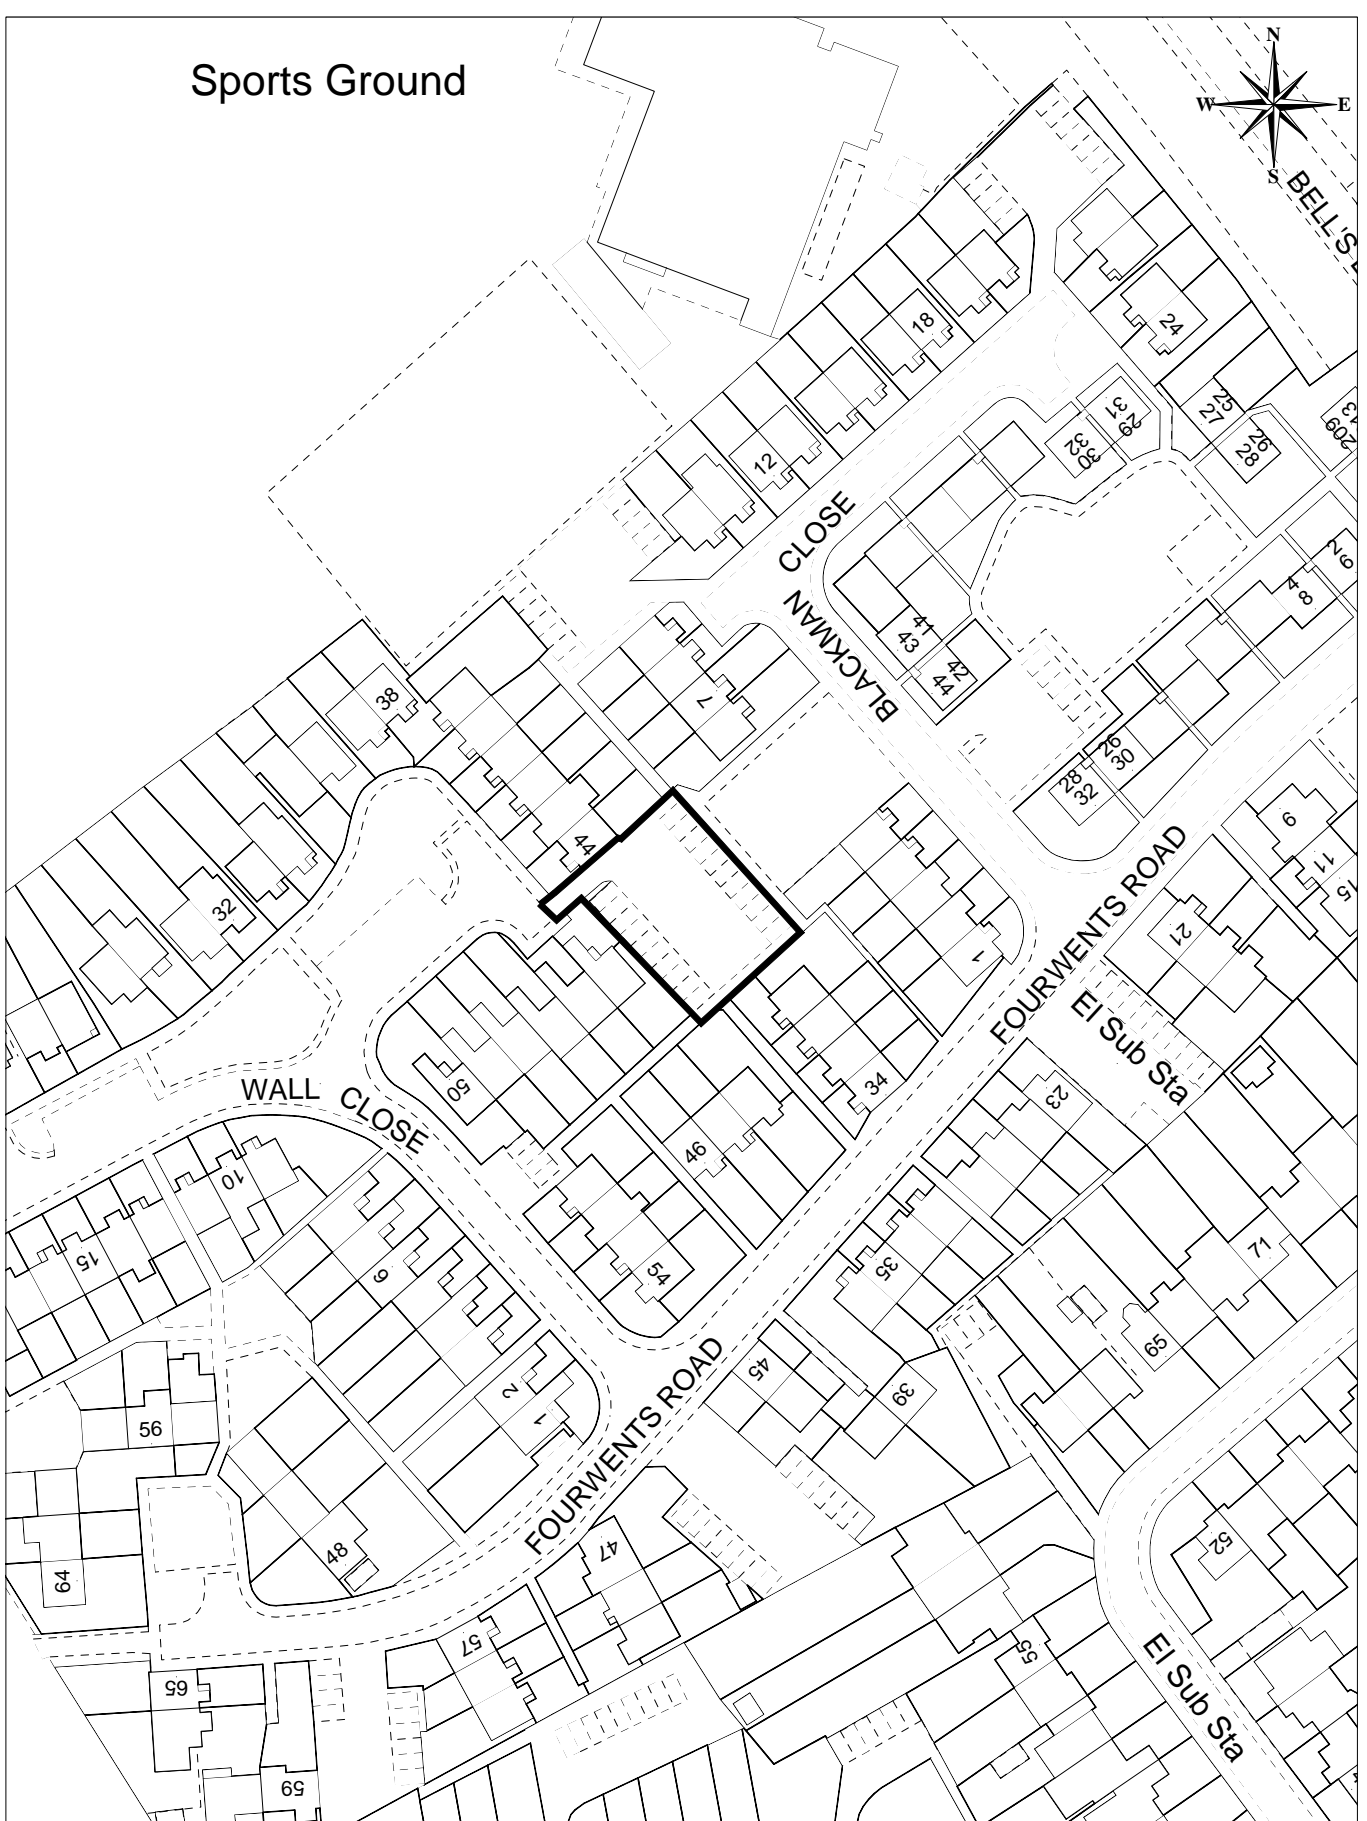

Sports Ground

MC/14/2723 Garage Site Adjacent to 44 Wall Close Hoo

Serving You

Scale: 1:1250 27/10/14

This map is reproduced from/based upon Ordnance Survey material with the permission of Ordnance Survey on behalf of the Controller of Her Majesty's Stationery Office. © Crown Copyright and/or database right, 2013. Unauthorised reproduction of this map is prohibited and may lead to prosecution or civil proceedings. 100024225.