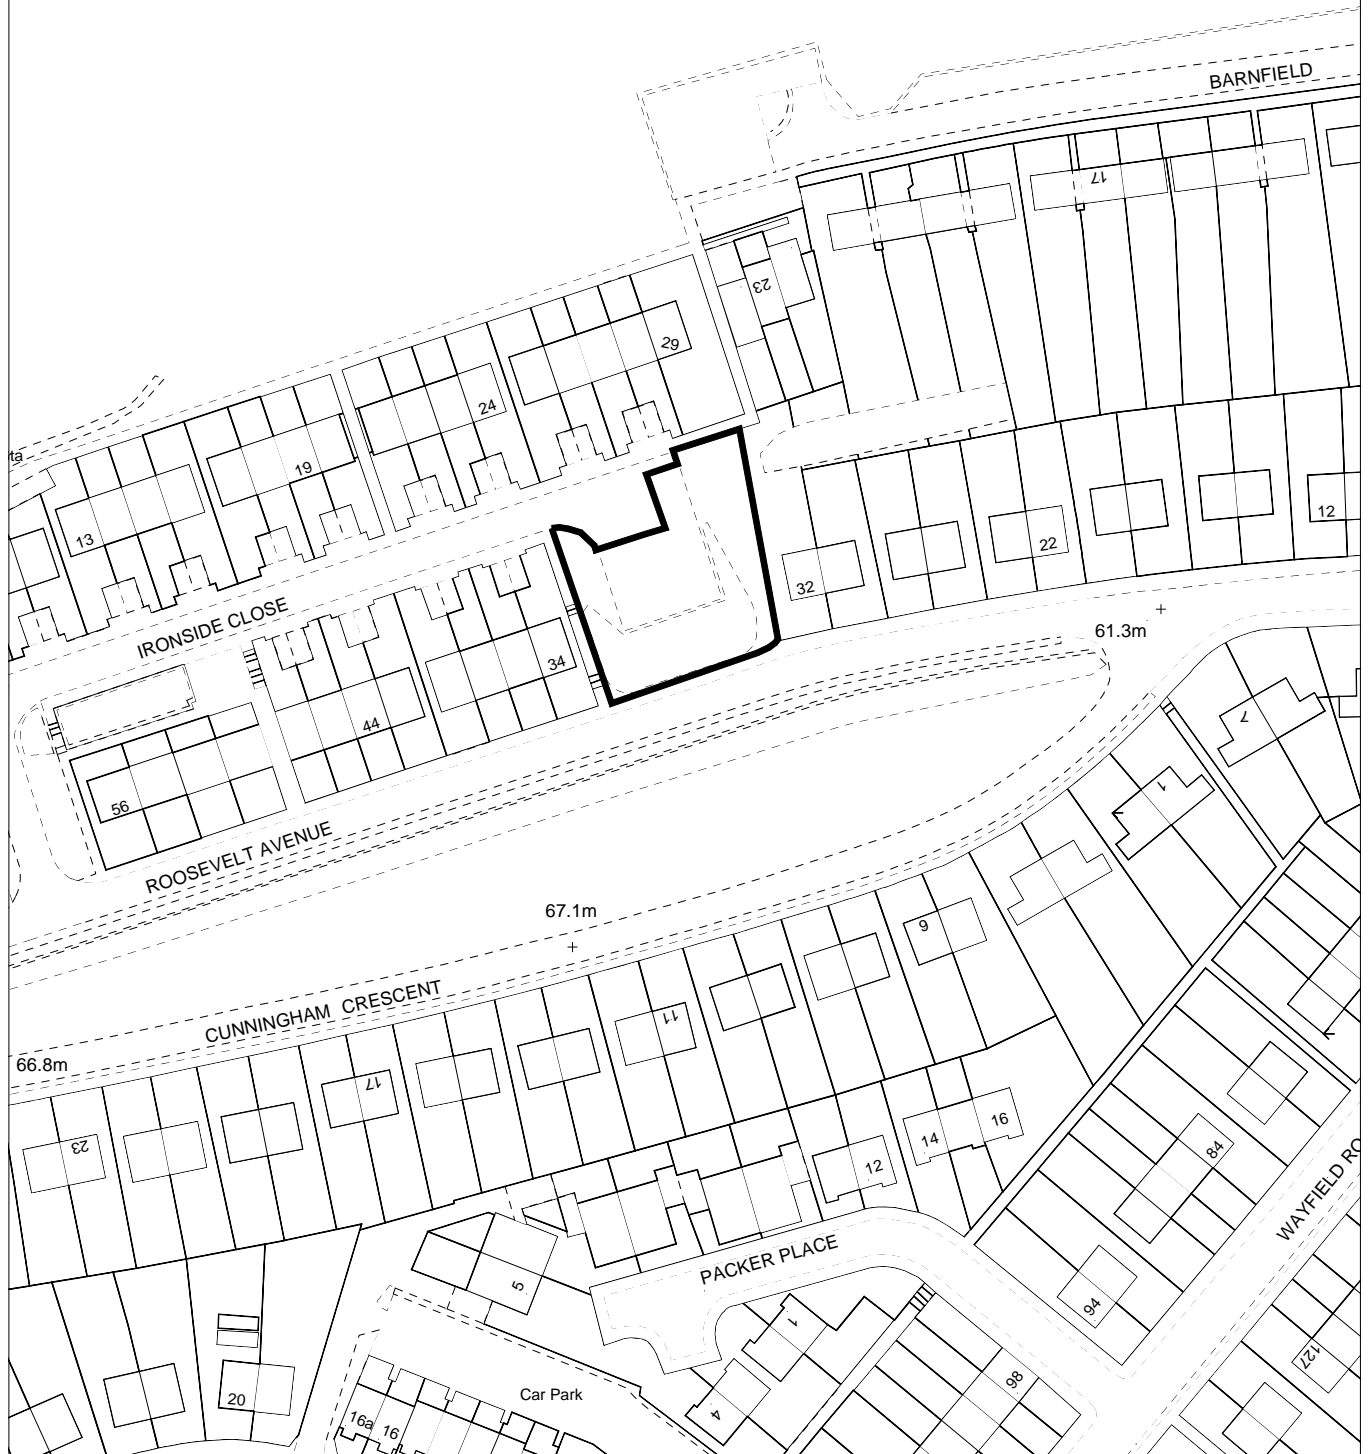

Playing Fields

MC/14/1188 - Land Between 32 And 34 Roosevelt Avenue Wayfield Chatham

Scale: 1:1250 26/06/14

© Medway Council, 2013

This map is reproduced from/based upon Ordnance Survey material with the permission of Ordnance Survey on behalf of the Controller of Her Majesty's Stationery Office. © Crown Copyright and/or database right, 2013. Unauthorised reproduction infringes Crown Copyright and may lead to prosecution or civil proceedings. 100024225.