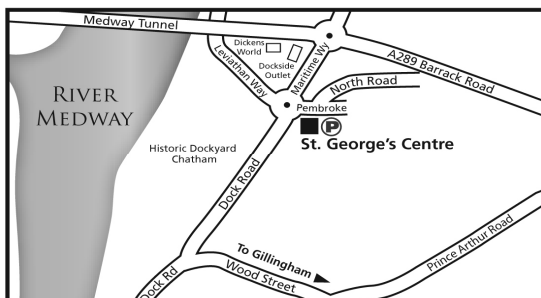

Council – Supplementary agenda No.2

A meeting of the Council will be held on:

Date: 25 April 2013

Time: 7.00pm

Venue: St George's Centre, Pembroke Road, Chatham Maritime, Chatham
ME4 4UH

Items

8 Leader's report – tabled version

**(Pages
1 - 2)**

**For further information please contact Julie Keith, Head of Democratic Services
on Telephone: 01634 332760 or Email: democratic.services@medway.gov.uk**

Date: 25 April 2013

This agenda and reports are
available on our website
www.medway.gov.uk

A summary of this information can be made available in other formats from **01634 333333**

If you have any questions about this meeting and you want to speak to someone in your own language please ring **01634 335577**

উংলা	331780	युंजुराती	331782	ਪੰਜਾਬੀ	331784	كوردی	331841	ارو	331785	Русский	332374
中文	331781	हिंदी	331783	Polski	332373	ଏ଼ହ୍‌ବ୍‌ସ୍‌଼ବ୍‌	331786	فارسی	331840	Lietuviškai	332372