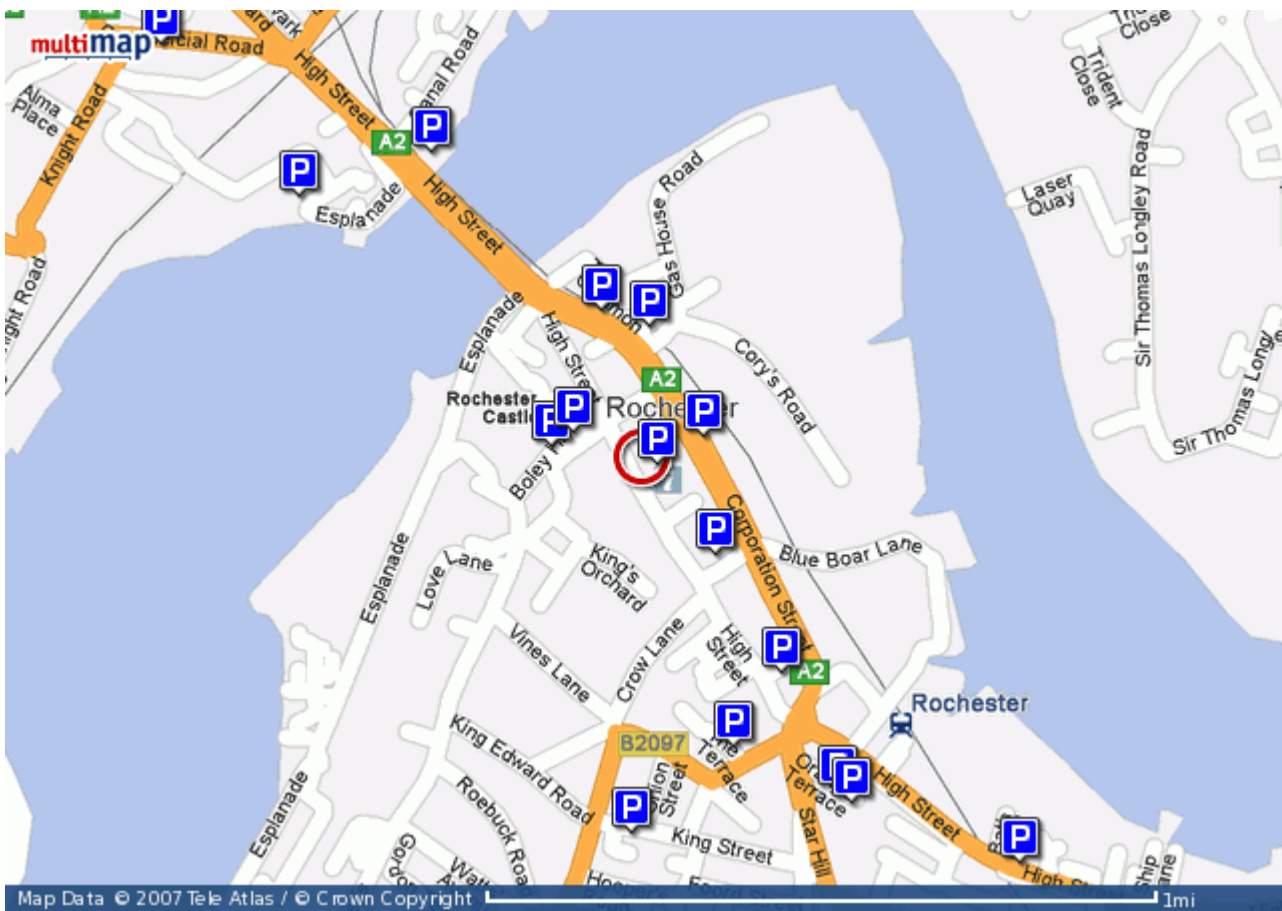

from Microsoft® Live Search

### Map of ME1 1LX

#### Nearest transport link

Railway: Rochester (0.35mi, 0.56km)  
Airport: Biggin Hill Airport (20.92mi, 33.66km)

#### Your notes

CORN EXCHANGE  
ROCHESTER  
KENT ME1 1LX